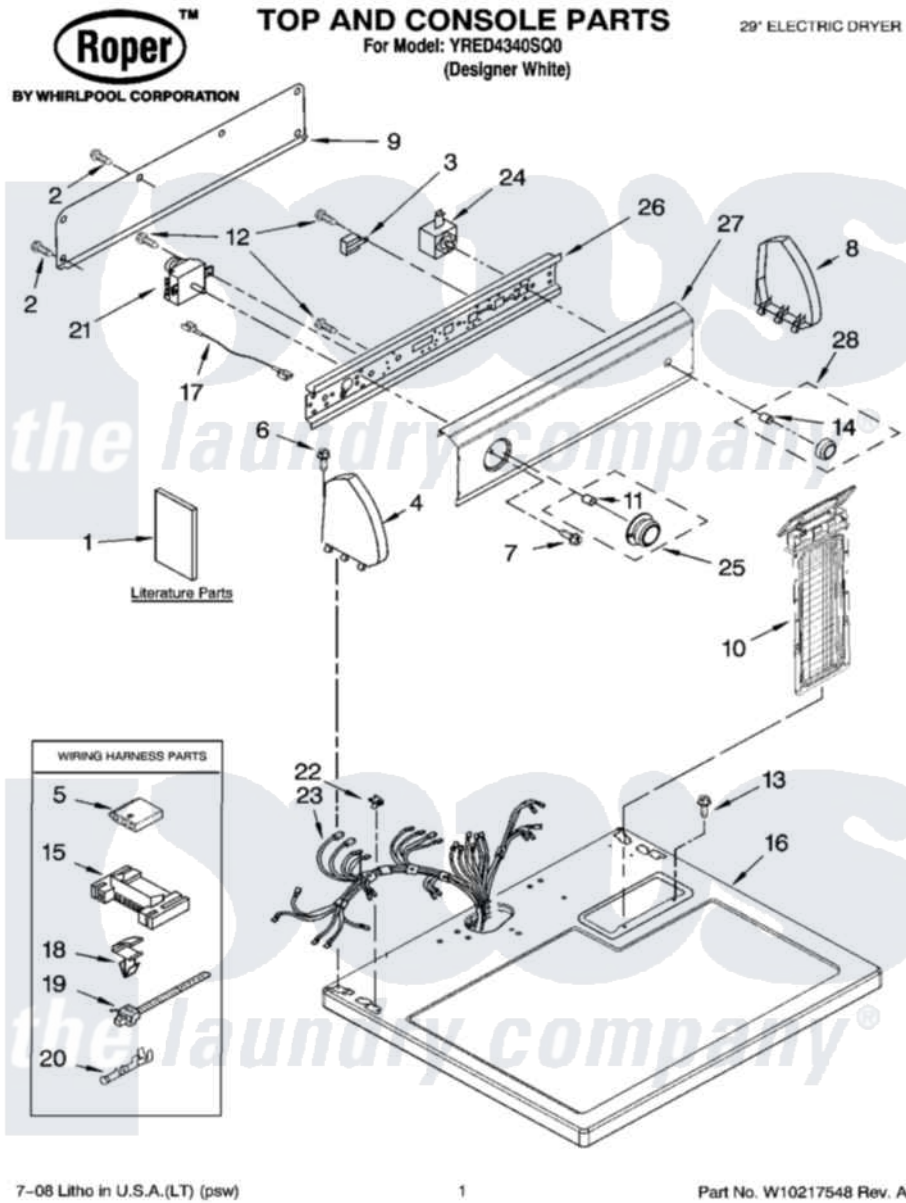

# Whirlpool YRED4340SQ0 01 - TOP AND CONSOLE PARTS

7-06 Litho in U.S.A.(LT) (psw)

1

Part No. W10217548 Rev. A

Whirlpool [Residential Whirlpool YRED4340SQ0 Dryer Parts](#) Parts Diagram 01 - TOP AND CONSOLE PARTS  
 Click on the part number to view part

Item	Original Part Number	Replaced By	Status	Part Description
1	W10151576		Not Available	Guide, Use & Care
"	8535831		Not Available	Instructions, Installation
"	W10043010		Not Available	Sheet, Cycle Feature
"	8528188		Not Available	Wiring Diagram
"	BLANK		Not Available	Following May Be Purchased DO-IT-YOURSELF REPAIR MANUALS
"	677818		Not Available	Manual, Do-It- Yourself Repair (Dryer)
2	<a href="#">693995</a>			Screw, Hex Head
3	<a href="#">694419</a>			Mini-Buzzer
4	8274437	<a href="#">279960</a>		Endcap
5	<a href="#">3936144</a>			Do-It-Yourself Repair Manuals
6	<a href="#">388326</a>			Screw, 8-18 X 1.25
7	8533951	<a href="#">3400859</a>		Screw, Grounding
8	8274434	<a href="#">279960</a>		Endcap
9	<a href="#">8274261</a>			Do-It-Yourself Repair Manuals

10	<a href="#">8558467</a>		Screen, Lint
11	<a href="#">688805</a>		Clip, Spring Knob
12	8533971	<a href="#">90767</a>	Screw, 8A X 3/8 HeX Washer Head Tapping
13	688983	<a href="#">487240</a>	Screw, For Mtg. Service Capacitor
14	<a href="#">8536939</a>		Clip, Knob
15	<a href="#">3395683</a>		Receptacle, Multi-Terminal
16	8557930	<a href="#">8563985</a>	Top
17	3393815	<a href="#">3393812</a>	Wire, Jumper
18	<a href="#">3394427</a>		Clip-Harness
19	<a href="#">3391249</a>		Cable Tie, Push Mount
20	<a href="#">94614</a>		Terminal
21	<a href="#">8299781</a>		Timer, 60 Hz
22	<a href="#">357213</a>		Nut, Push-In
23	8299868	Not Available	Harness, Wiring
24	<a href="#">3977456</a>		Switch, Push-To-Start
25	<a href="#">8538953</a>		Timer Knob Assembly
26	<a href="#">8271418</a>		Bracket, Control
27	<a href="#">8579655</a>		Panel, Control
28	<a href="#">8538959</a>		Knob, Push-To-Start