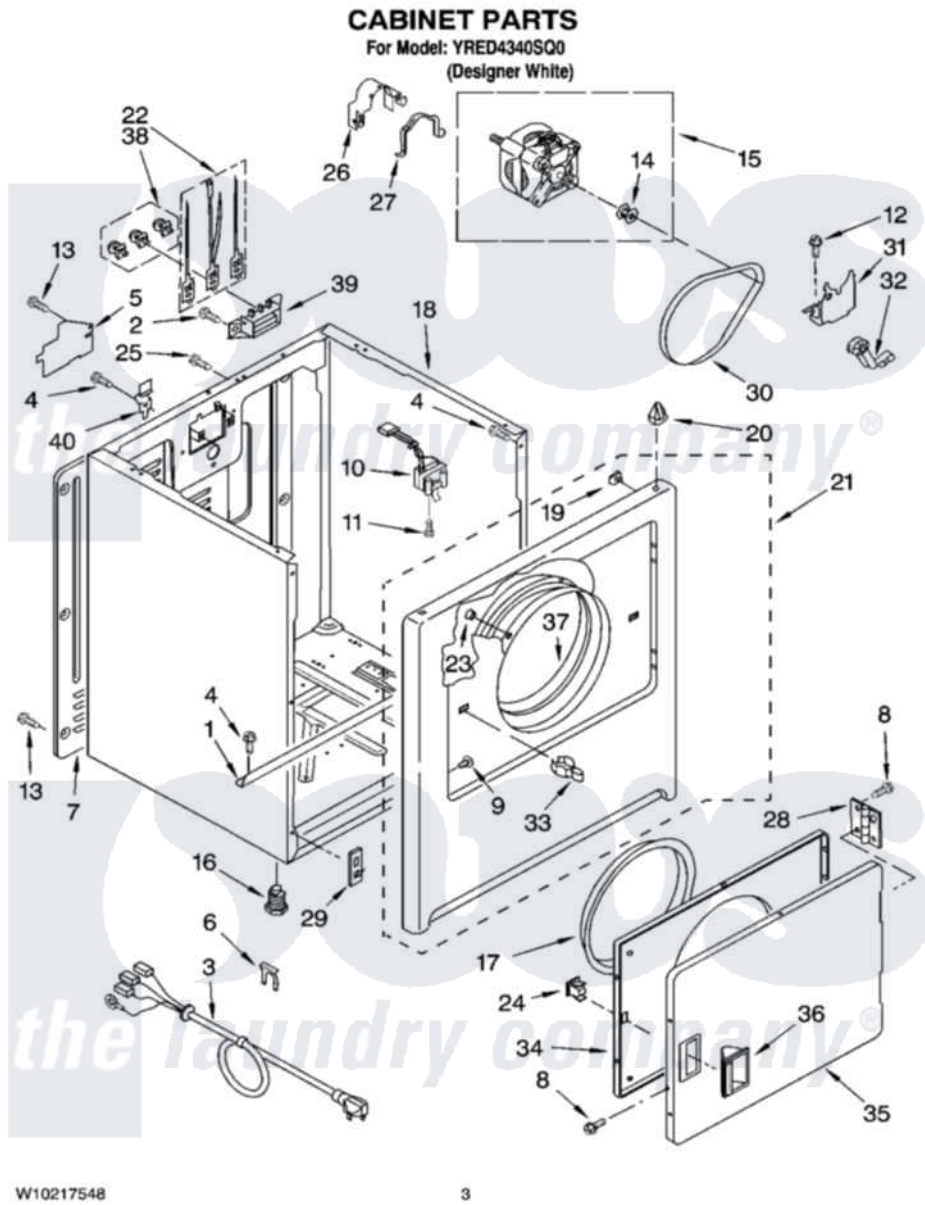

Whirlpool YRED4340SQ0 02 - CABINET PARTS

W10217548

3

Whirlpool [Residential Whirlpool YRED4340SQ0 Dryer Parts](#) Parts Diagram 02 - CABINET PARTS
Click on the part number to view part

Item	Original Part Number	Replaced By	Status	Part Description
1	8541400			Bracket, Cabinet
2	3393008	308685		Side Trim)
3	3394208			Cord, Power
4	343641	681414		Screw, 10AB X 1/2
5	3394202		Not Available	Cover, Terminal Block
6	694415			Clip, Strain Relief
7	3396807	280040		Panel-Rear
8	342055	488627		Screw
9	3404413			Plug, Hinge Hole
10	3406104	3406105		Door Switch Assembly
11	697773	3395530		Screw
12	3400500			Bolt, 3405245 5/16-18 X 3/4
13	693995			Screw, Hex Head
14	8066184			Pulley, Motor
15	W10194250	279827		Motor-Drve
16	3392100	49621		Feet-Leveling

17	3405245		5/16-18 X 3/4
18	8530603	8533643	Cabinet
19	98234		Clip, U-Bend
20	690363	18776	Lock, Front Top
21	3403571	279844	Panel
22	279318		Terminal Tinned And Brass Panel
23	685203	279220	Clip
24	690081	279570	Latch
25	697776	4331106	Screw, No.10-32 X 7/16
26	3404162		Clamp, Motor
27	660658		Clamp, Motor Mounting 343481 685441
28	3405514	W10362431	Hinge And Pin Assembly
29	3394083		Clip, Front Panel
30	W10131364	341241	Belt
31	348780		Base, Motor
32	691366		Idler And Pulley Assembly
33	696144	279570	Latch
34	3403371		Door, Inner
35	3403361		Door Front
36	3405184		Handle, Door
37	8066124	279264	Air Channel Box
38	279393		Terminal Block Screw Kit
39	3397659		Block, Terminal
40	8066217		Hinge, Top