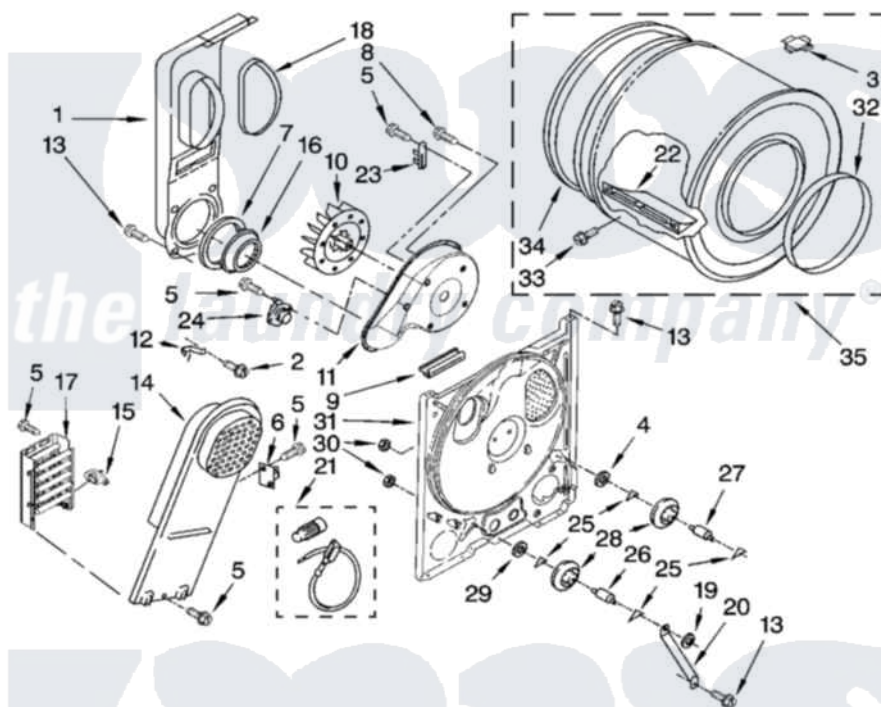

Whirlpool YRED4340SQ0 03 - BULKHEAD PARTS, OPTIONAL PARTS
(NOT INCLUDED)

BULKHEAD PARTS

For Model: YRED4340SQ0
(Designer White)

W10217548

5

Whirlpool Residential Whirlpool YRED4340SQ0 Dryer Parts Parts Diagram 03 - BULKHEAD PARTS, OPTIONAL PARTS
(NOT INCLUDED)

Click on the part number to view part

Item	Original Part Number	Replaced By	Status	Part Description
1	694283	279505		Chute
2	489463			Screw, 8-18 X 1/16
3	8066086			Plug, Drum Hole
4	3388703			Washer, Support
5	90767			Screw, 8A X 3/8 HeX Washer Head Tapping
6	3977393	279816		Cutoff-Tml
7	347139			Seal, Lint Chute
8	3390647	488729		Screw
9	3392247	686889		Pad
10	694089			Wheel, Blower
11	8577230			Housing, Blower
12	3398161			CLIP
13	343641	681414		Screw, 10AB X 1/2
14	8541818			Box, Heater

15	3977767		Thermostat, High Limit 250 F
16	696302		Shield, Exhaust
17	3403590	Not Available	Element, Heater
18	339956		Seal, Air Duct To Bulkhead
19	90296		Nut, Push On
20	3976435		Bracket, Support
21	279457		Wire Kit, Terminal
22	342847		Baffle, Drum
23	3392519		Thermal Limiter
24	3387134		Thermostat, Internal-Bias
25	690997		Washer, Thrust
26	3399506	W10359270	Shaft, Drum Roller Threads
27	3399507	W10359269	Shaft, Drum Roller Threads
28	3397590	349241T	Support
29	348197		Washer, Support
30	3359452		Nut, Lock
31	8529955	279793	Bulkhead
32	3394509		Ring, Bearing
33	W10109200		Screw, Baffle Mounting
34	8066085	239087	Seal
35	3396777	697760	Drum
	BLANK	Not Available	ACCESSORY PARTS
"	279948	4392065	Kit, Dryer Repair
"	689790		Dry Rack
"	8522199		Accessory Parts
"	72017		Paint, Touch-Up
"	350930		Paint, Pressurized Spray B
"	350938		Paint, Pressurized Spray B
"	799344		Paint, Touch-Up)