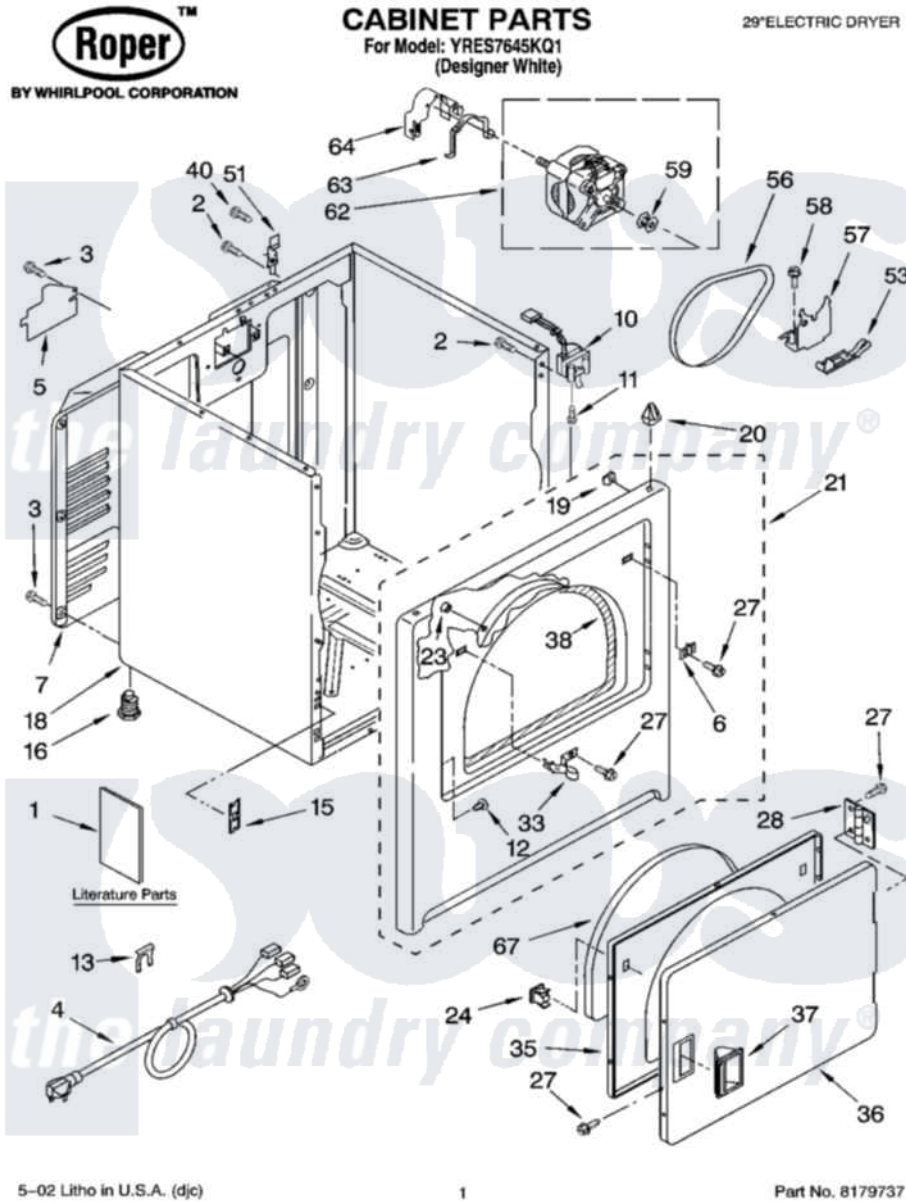

# Whirlpool YRES7645KQ1 01 - CABINET PARTS

Whirlpool [Residential Whirlpool YRES7645KQ1 Dryer Parts](#) Parts Diagram 01 - CABINET PARTS  
Click on the part number to view part

Item	Original Part Number	Replaced By	Status	Part Description
1	LIT3397620		Not Available	Literature Parts (Instructions, Installation)
"	LIT3978731		Not Available	Literature Parts (Label, Energy Guide)
"	LIT3978913		Not Available	Literature Parts (Guide, Use & Care)
"	LIT3979704		Not Available	Literature Parts (Label, Wiring Diagram)
"	BLANK		Not Available	Following May Be Purchased DO-IT-YOURSELF REPAIR MANUALS
"	677818		Not Available	Manual, Do-It- Yourself Repair (Dryer)
2	343641	<a href="#">681414</a>		Screw, 10AB X 1/2
3	<a href="#">693995</a>			Screw, Hex Head
4	<a href="#">3394208</a>			Cord, Power
5	3394202		Not Available	Cover, Terminal Block
6	<a href="#">3403630</a>			Plug, Strike Hole
7	3396805	<a href="#">280043</a>		Panel-Rear