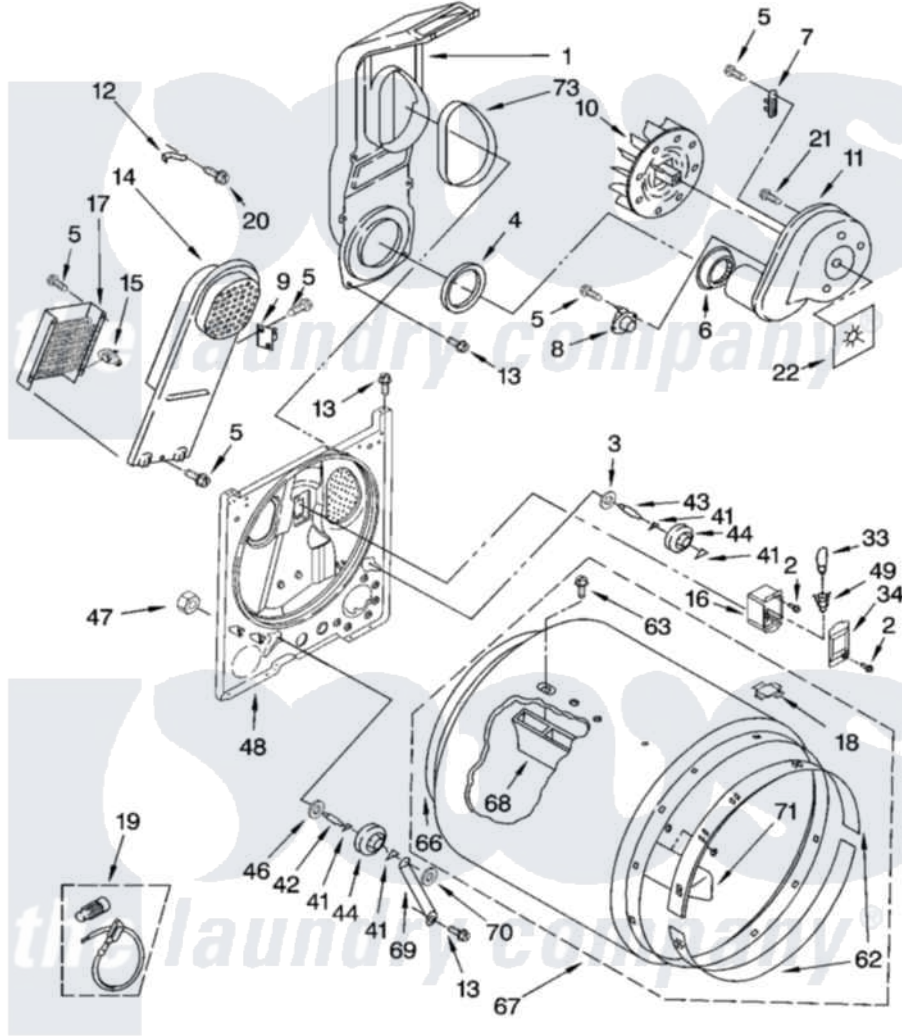

Whirlpool YRES7645KQ1 03 - BULKHEAD PARTS

BULKHEAD PARTS

For Model: YRES7645KQ1
(Designer White)

8179737

5

Whirlpool Residential Whirlpool YRES7645KQ1 Dryer Parts Parts Diagram 03 - BULKHEAD PARTS
Click on the part number to view part

Item	Original Part Number	Replaced By	Status	Part Description
1	348368			Lint Chute Assembly
2	487909	488729		Screw
3	3388703			Washer, Support
4	347139			Seal, Lint Chute
5	90767			Screw, 8A X 3/8 HeX Washer Head Tapping
6	696302			Shield, Exhaust
7	3392519			Thermal Limiter
8	3387134			Thermostat, Internal-Bias
9	3977393	279816		Cutoff-Tml
10	694089			Wheel, Blower
11	3405016	8577230		Housing, Blower
12	3398161			CLIP
13	343641	681414		Screw, 10AB X 1/2
14	3397566	8541818		Box, Heater
15	3977767			Thermostat, High Limit 250 F
16	3977373			Bracket, Drum Light

17	3403585	279838	Element
18	8066086		Plug, Drum Hole
19	279457		Wire Kit, Terminal
20	489463		Screw, 8-18 X 1/16
21	3390647	488729	Screw
22	3394196		Seal, Blower Shaft
33	3406124	22002263	Lamp
34	3402841	8532165	Lens, Drum Light
41	690997		Washer, Thrust
42	3399506	W10359270	Shaft, Drum Roller Threads
43	3399507	W10359269	Shaft, Drum Roller Threads
44	3397588	349241T	Support
46	348197		Washer, Support
47	3359452		Nut, Lock
48	3403493	279798	Bulkhead
49	3403634	W10136369	Socket, Drum Light Assembly
62	692526	279441	BeaRng-Rng
63	97787	W10109200	Screw, Baffle Mounting
66	3406130	279857	Seal
67	695587		Drum Assembly
68	692490		Baffle, Drum
69	3976434		Bracket, Support Shaft
70	90296		Nut, Push On
71	3403636		Baffle, Drum
73	339956		Seal, Air Duct To Bulkhead