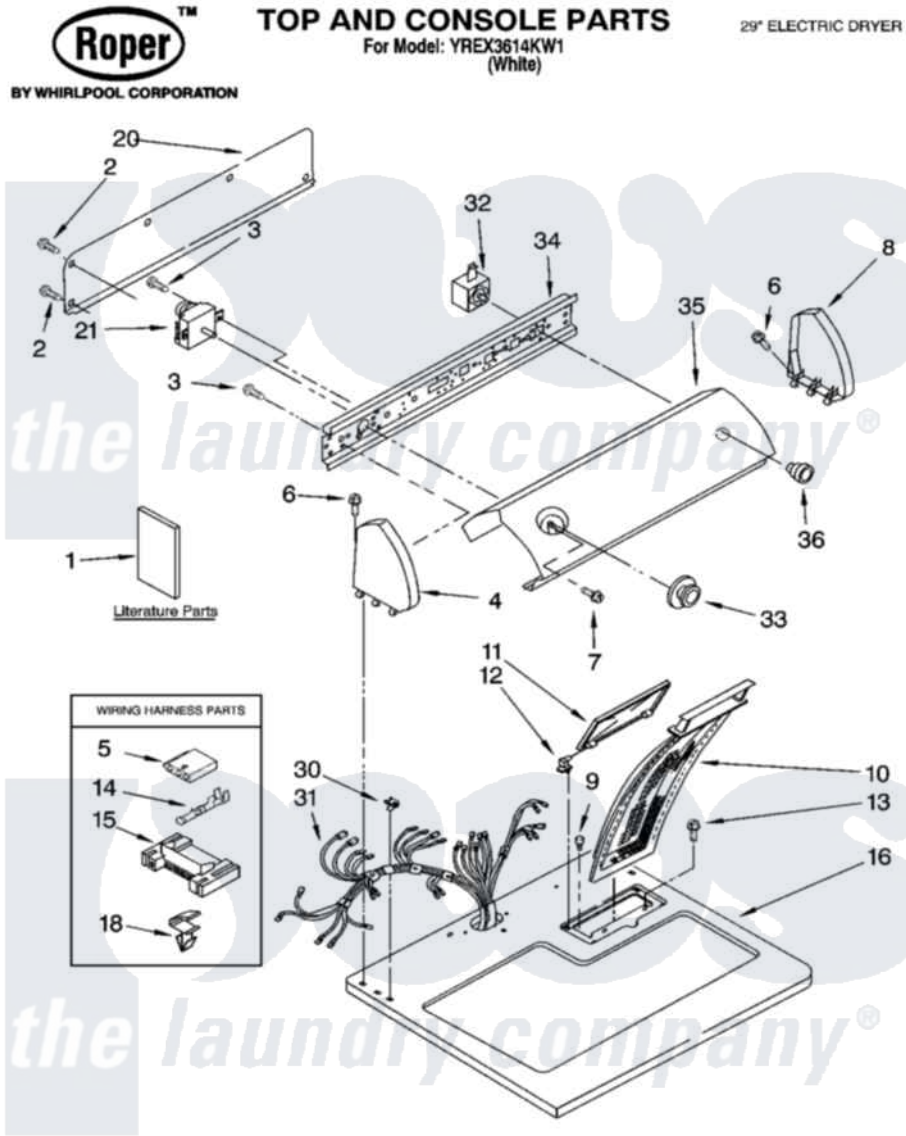

Whirlpool YREX3614KW1 01 - TOP AND CONSOLE PARTS

10-01 Litho in U.S.A.(djc)

1

Part No. 4377997

Whirlpool Residential Whirlpool YREX3614KW1 Dryer Parts Parts Diagram 01 - TOP AND CONSOLE PARTS
 Click on the part number to view part

Item	Original Part Number	Replaced By	Status	Part Description
1	LIT3978913		Not Available	Literature Parts (Guide, Use & Care)
"	LIT3397620		Not Available	Literature Parts (Instructions, Installation)
"	LIT3978731		Not Available	Literature Parts (Label, Energy Guide)
"	LIT8528188		Not Available	Literature Parts (Label, Wiring Diagram)
"	BLANK		Not Available	Following May Be Purchased DO-IT-YOURSELF REPAIR MANUALS
"	LIT677818	677818L		Diy
2	693995			Screw, Hex Head
3	3390646	W10139210		Screw, 8-18 X 5/16
4	8274438	279961		Endcap
5	3936144			Do-It-Yourself Repair Manuals
6	388326			Screw, 8-18 X 1.25
7	3400859			Screw, Grounding
8	8274435	279961		Endcap