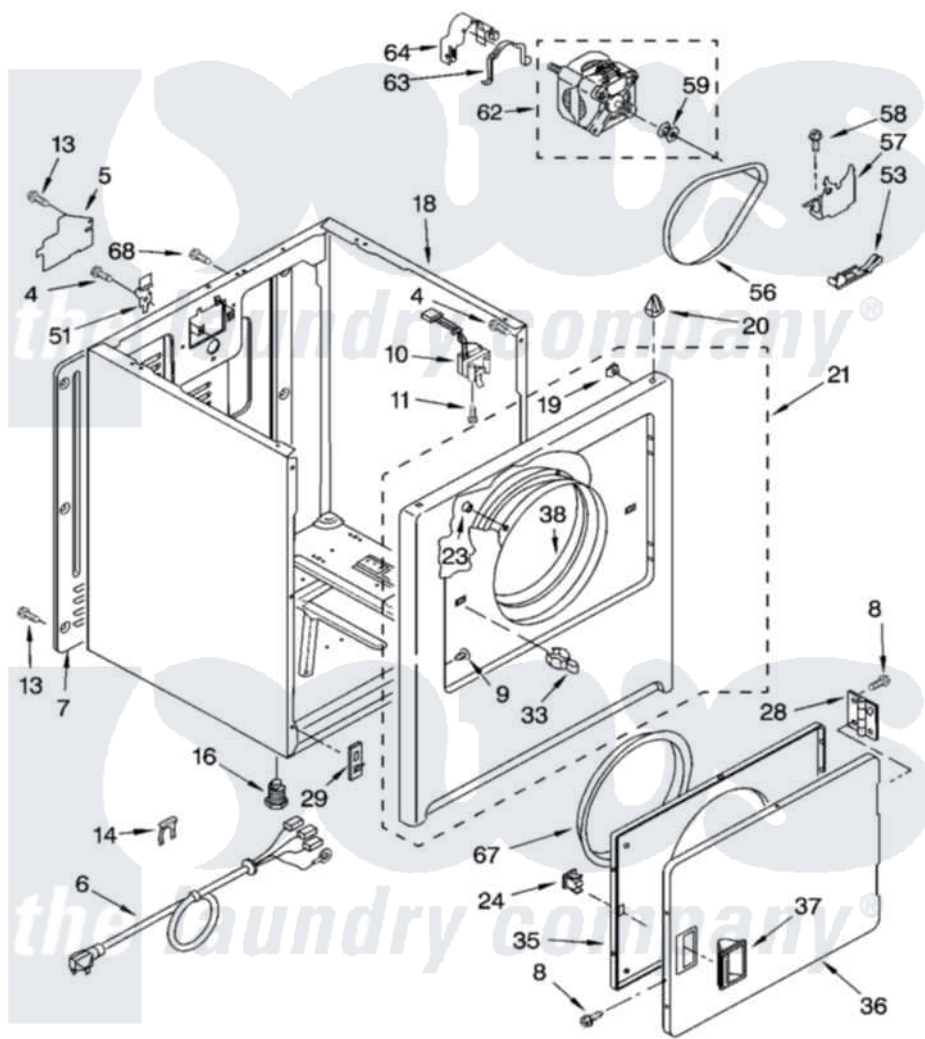

Whirlpool YREX3614KW1 02 - CABINET PARTS

CABINET PARTS

For Model: YREX3614KW1
(White)

4377997

3

Whirlpool [Residential Whirlpool YREX3614KW1 Dryer Parts](#) Parts Diagram 02 - CABINET PARTS
Click on the part number to view part

Item	Original Part Number	Replaced By	Status	Part Description
4	343641	681414		Screw, 10AB X 1/2
5	3394202		Not Available	Cover, Terminal Block
6	3394208			Cord, Power
7	3396807	280040		Panel-Rear
8	342055	488627		Screw
9	3404413			Plug, Hinge Hole
10	3406104	3406105		Door Switch Assembly
11	697773	3395530		Screw
13	693995			Screw, Hex Head
14	694415			Clip, Strain Relief
16	3392100	49621		Feet-Leveling
18	8530603	8533643		Cabinet
19	98234			Clip, U-Bend
20	690363	18776		Lock, Front Top
21	3403571	279844		Panel
23	685203	279220		Clip

24	690081	279570	Latch
28	3405514	W10362431	Hinge And Pin Assembly
29	3394083		Clip, Front Panel
33	696144	279570	Latch
35	3403371		Door, Inner
36	3403361		Door Front
37	3405184		Handle, Door
38	8066124	279264	Air Channel Box
51	238088	8066217	Hinge, Top
53	3394332	691366	Idler And Pulley Assembly
56	8066065	341241	Belt
57	348780		Base, Motor
58	3400500		Bolt, 3405245 5/16-18 X 3/4
59	3394341	W10299847	Pulley-Motor
62	3976707	279827	Motor-Drive
63	660658		Clamp, Motor Mounting 343481 685441
64	3404162		Clamp, Motor
67	3405245		5/16-18 X 3/4
68	697776	4331106	Screw, No.10-32 X 7/16