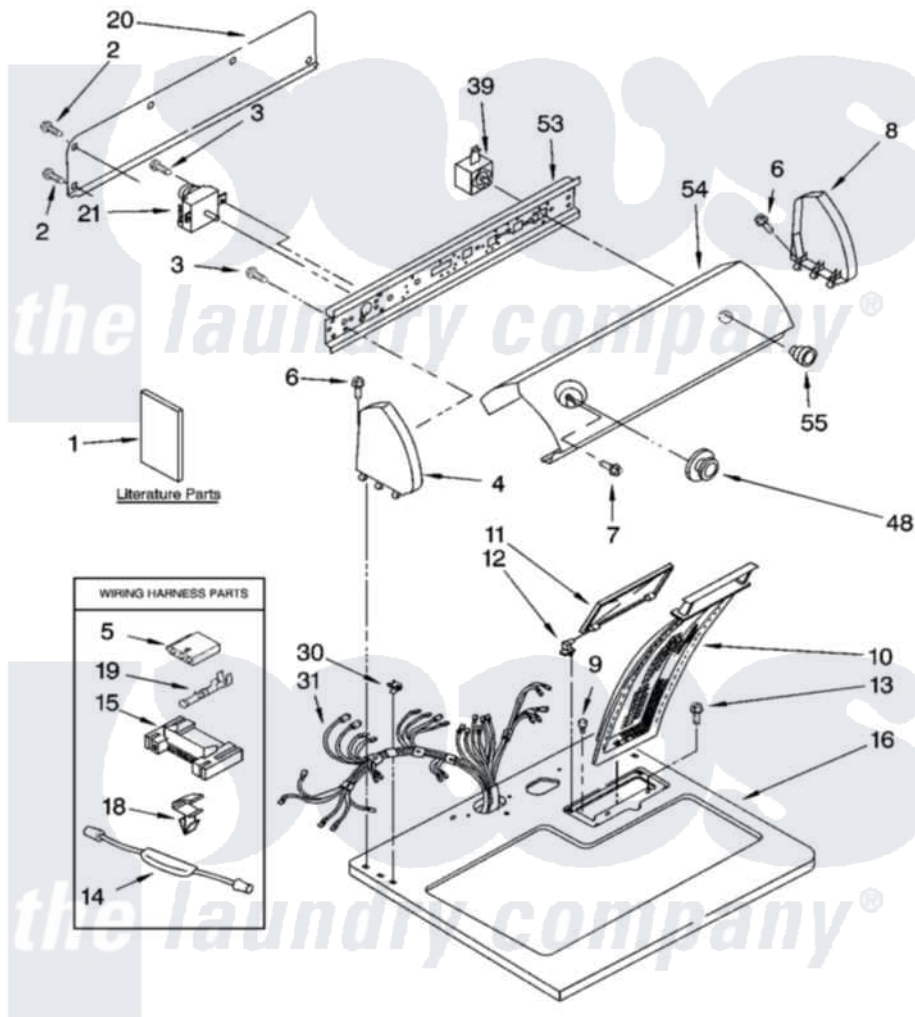

Whirlpool YREX4634KQ0 01 - TOP AND CONSOLE PARTS

TOP AND CONSOLE PARTS For Model: YREX4634KQ0 (Designer White)

25" ELECTRIC DRYER

2-01 Litho in U.S.A. (rog)

1

Part No. 4320257

Whirlpool [Residential Whirlpool YREX4634KQ0 Dryer Parts](#) Parts Diagram 01 - TOP AND CONSOLE PARTS
Click on the part number to view part

Item	Original Part Number	Replaced By	Status	Part Description
1	LIT3978913		Not Available	Literature Parts (Guide, Use & Care)
"	LIT3397620		Not Available	Literature Parts (Instructions, Installation)
"	LIT3406689		Not Available	Literature Parts (Wiring Diagram)
"	BLANK		Not Available	Following May Be Purchased DO-IT-YOURSELF REPAIR MANUALS
"	LIT677818	677818L		Diy
2	693995			Screw, Hex Head
3	3390646	W10139210		Screw, 8-18 X 5/16
4	8274437	279960		Endcap
5	3936144			Do-It-Yourself Repair Manuals
6	388326			Screw, 8-18 X 1.25
7	3400859			Screw, Grounding
8	8274434	279960		Endcap
9	297535	17258		Bumper

10	339392		Screen, Lint
11	8283378		Cover, Lint Screen
12	3978605	W10044470	Hinge, RH
"	3978606		Hinge, Lint Lid
13	688983	487240	Screw, For Mtg. Service Capacitor
14	3401076	279872	Resistor
15	3395683		Receptacle, Multi-Terminal
16	8271390	8521918	Top
18	3394427		Clip-Harness
19	94614		Terminal
20	8274261		Do-It-Yourself Repair Manuals
21	8299764		Timer Assembly, 60 Hz
30	357213		Nut, Push-In
31	3394316	Not Available	Harness, Wiring
39	3977456		Switch, Push-To-Start
48	8274380	3957749	Knob
53	8271418		Bracket, Control
54	3977926		Panel, Control
55	8274376	3957800	Knob, Push-To-Start