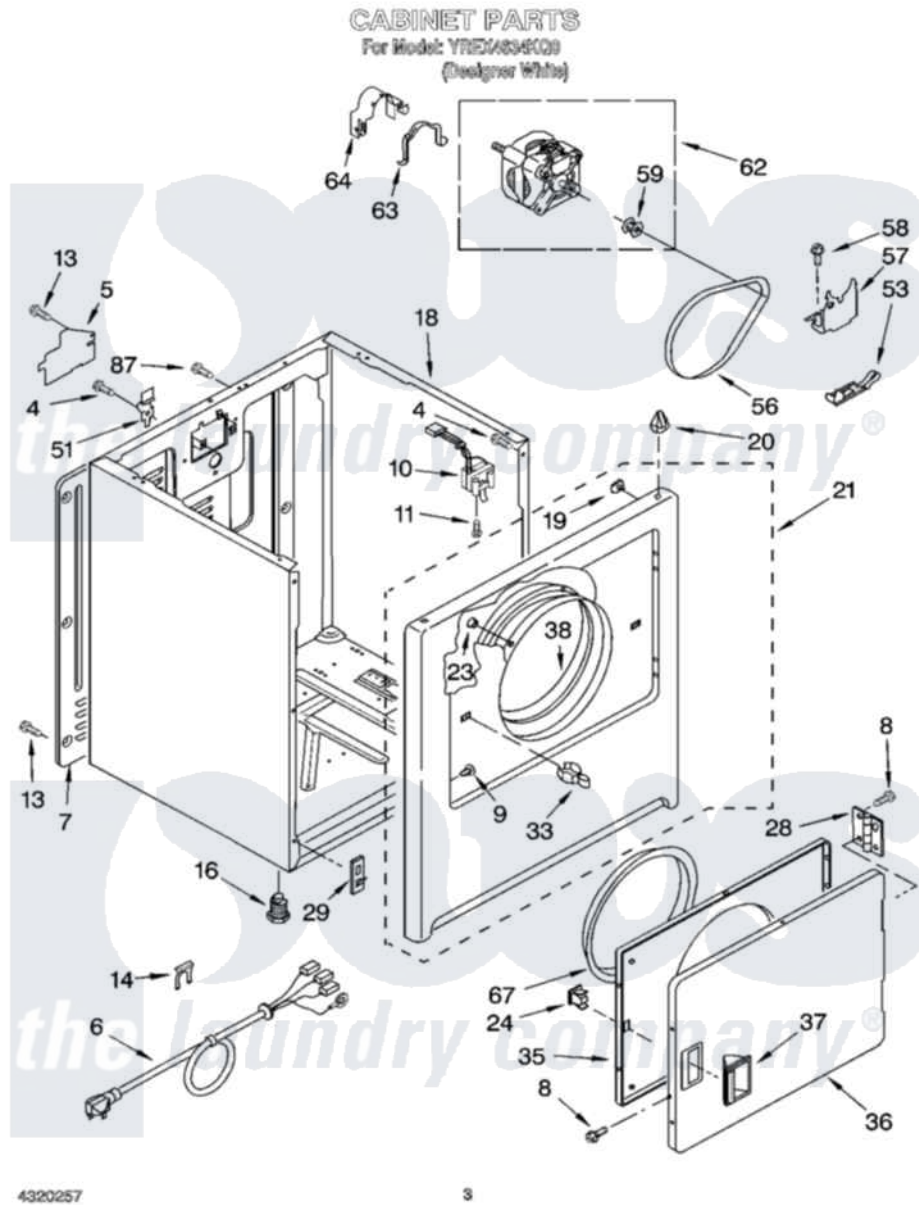

Whirlpool YREX4634KQ0 02 - CABINET PARTS

4320257

3

Whirlpool [Residential Whirlpool YREX4634KQ0 Dryer Parts](#) Parts Diagram 02 - CABINET PARTS
Click on the part number to view part

Item	Original Part Number	Replaced By	Status	Part Description
4	343641	681414		Screw, 10AB X 1/2
5	3394202		Not Available	Cover, Terminal Block
6	3394208			Cord, Power
7	3396807	280040		Panel-Rear
8	342055	488627		Screw
9	3404413			Plug, Hinge Hole
10	3406104	3406105		Door Switch Assembly
11	697773	3395530		Screw
13	693995			Screw, Hex Head
14	694415			Clip, Strain Relief
16	3392100	49621		Feet-Leveling
18	3399580			Cabinet Assembly
19	98234			Clip, U-Bend
20	690363	18776		Lock, Front Top
21	3403571	279844		Panel
23	685203	279220		Clip

24	690081	279570	Latch
28	3405514	W10362431	Hinge And Pin Assembly
29	3394083		Clip, Front Panel
33	696144	279570	Latch
35	3403371		Door, Inner
36	3403361		Door Front
37	3405184		Handle, Door
38	349464	279264	Air Channel Box
51	238088	8066217	Hinge, Top
53	3394332	691366	Idler And Pulley Assembly
56	8066065	341241	Belt
57	348780		Base, Motor
58	3400500		Bolt, 3405245 5/16-18 X 3/4
59	3394341	W10299847	Pulley-Motor
62	3976707	279827	Motor-Drive
63	660658		Clamp, Motor Mounting 343481 685441
64	3404162		Clamp, Motor
67	3405245		5/16-18 X 3/4
87	697776	4331106	Screw, No.10-32 X 7/16