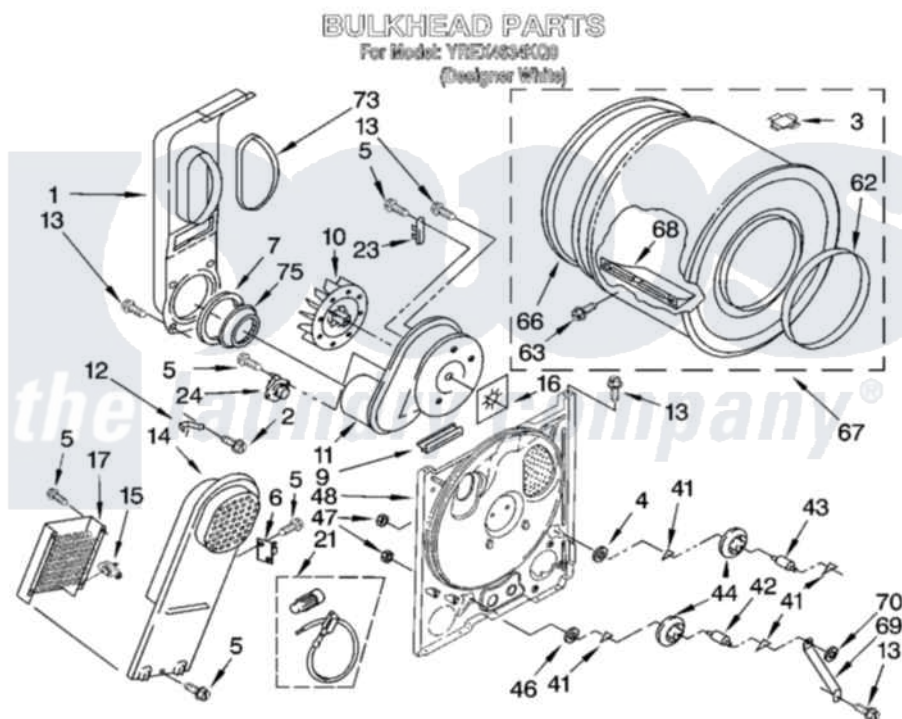

**Whirlpool YREX4634KQ0 03 - BULKHEAD PARTS, OPTIONAL PARTS
(NOT INCLUDED)**

4320257

5

Whirlpool Residential Whirlpool YREX4634KQ0 Dryer Parts Parts Diagram 03 - BULKHEAD PARTS, OPTIONAL PARTS
(NOT INCLUDED)

Click on the part number to view part

Item	Original Part Number	Replaced By	Status	Part Description
1	694283	279505		Chute
2	489463			Screw, 8-18 X 1/16
3	8066086			Plug, Drum Hole
4	3388703			Washer, Support
5	90767			Screw, 8A X 3/8 HeX Washer Head Tapping
6	3977393	279816		Cutoff-Tml
7	347139			Seal, Lint Chute
9	3392247	686889		Pad
10	694089			Wheel, Blower
11	3405016	8577230		Housing, Blower
12	3398161			CLIP
13	343641	681414		Screw, 10AB X 1/2
14	3397566	8541818		Box, Heater
15	3977767			Thermostat, High Limit 250 F

16	3394196		Seal, Blower Shaft
17	3403585	279838	Element
21	279457		Wire Kit, Terminal
23	3392519		Thermal Limiter
24	3387134		Thermostat, Internal-Bias
41	690997		Washer, Thrust
42	3399506	W10359270	Shaft, Drum Roller Threads
43	3399507	W10359269	Shaft, Drum Roller Threads
44	3397588	349241T	Support
46	348197		Washer, Support
47	3359452		Nut, Lock
48	3397264	279793	Bulkhead
62	3394509		Ring, Bearing
63	97787	W10109200	Screw, Baffle Mounting
66	8066085	239087	Seal
67	3396777	697760	Drum
68	342847		Baffle, Drum
69	3976435		Bracket, Support
70	90296		Nut, Push On
73	339956		Seal, Air Duct To Bulkhead
75	696302		Shield, Exhaust
	72017		Paint, Touch-Up
"	350930		Paint, Pressurized Spray B
"	350938		Paint, Pressurized Spray B
"	799344		Paint, Touch-Up)
"	BLANK	Not Available	DRY RACK
"	689790		Dry Rack