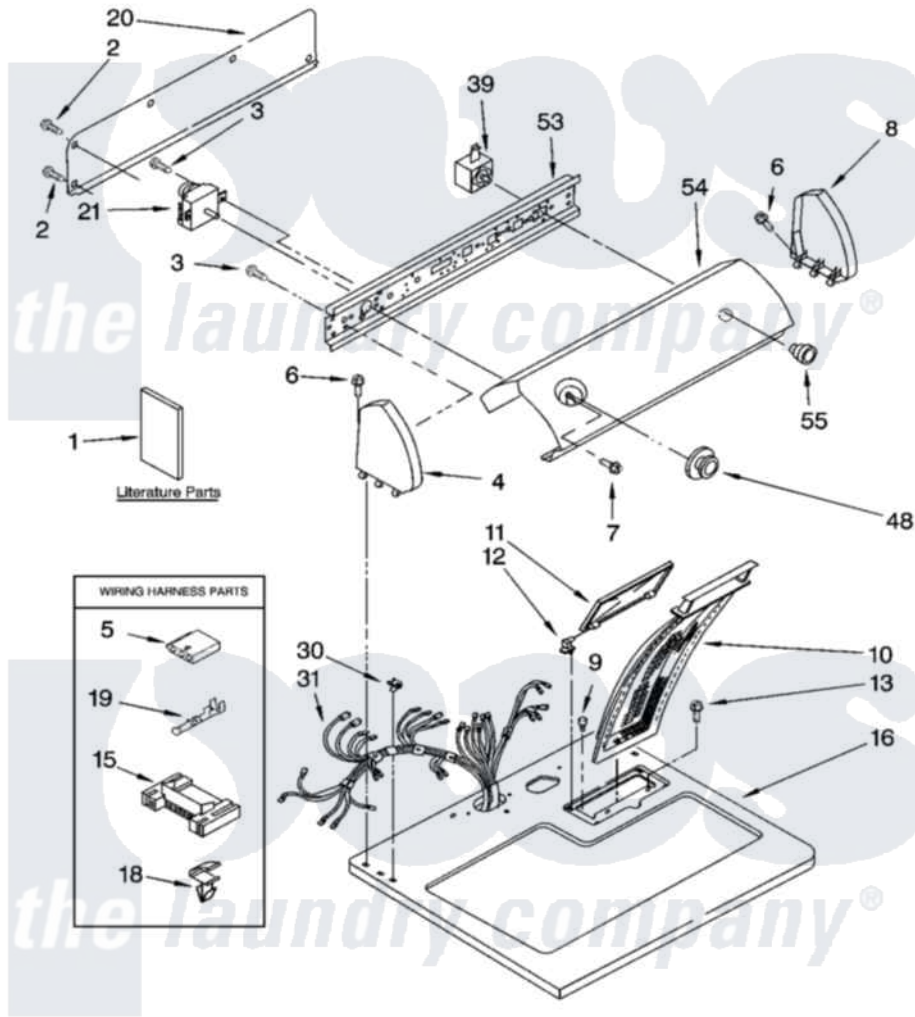

# Whirlpool YREX4634KQ1 01 - TOP AND CONSOLE PARTS

## TOP AND CONSOLE PARTS

29" ELECTRIC DRYER

For Model: YREX4634KQ1  
(Designer White)

11-01 Litho in U.S.A. (djc)

1

Part No. 4377986

Whirlpool [Residential Whirlpool YREX4634KQ1 Dryer Parts](#) Parts Diagram 01 - TOP AND CONSOLE PARTS

[Click on the part number to view part](#)

Item	Original Part Number	Replaced By	Status	Part Description
1	LIT3978913		Not Available	Literature Parts (Guide, Use & Care)
"	LIT3397620		Not Available	Literature Parts (Instructions, Installation)
"	LIT3978731		Not Available	Literature Parts (Label, Energy Guide)
"	LIT8528188		Not Available	Literature Parts (Label, Wiring Diagram)
"	BLANK		Not Available	Following May Be Purchased DO-IT-YOURSELF REPAIR MANUALS
"	LIT677818	<a href="#">677818L</a>		Diy
2	<a href="#">693995</a>			Screw, Hex Head
3	3390646	<a href="#">W10139210</a>		Screw, 8-18 X 5/16
4	8274437	<a href="#">279960</a>		Endcap
5	<a href="#">3936144</a>			Do-It-Yourself Repair Manuals
6	<a href="#">388326</a>			Screw, 8-18 X 1.25
7	<a href="#">3400859</a>			Screw, Grounding
8	8274434	<a href="#">279960</a>		Endcap