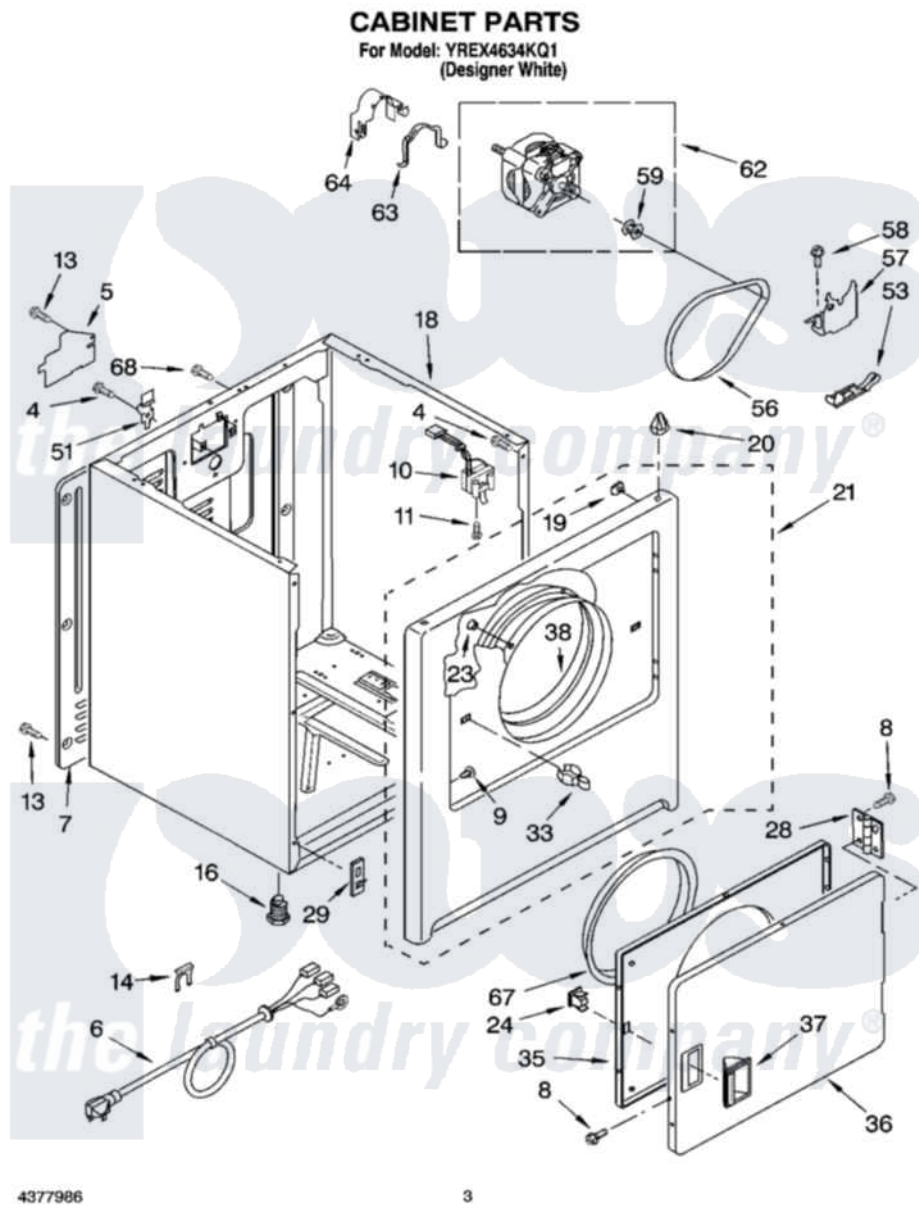

Whirlpool YREX4634KQ1 02 - CABINET PARTS

4377986

3

Whirlpool [Residential Whirlpool YREX4634KQ1 Dryer Parts](#) Parts Diagram 02 - CABINET PARTS
Click on the part number to view part

| Item | Original Part Number | Replaced By | Status | Part Description |
|------|-------------------------|-------------------------|---------------|-----------------------|
| 4 | 343641 | 681414 | | Screw, 10AB X 1/2 |
| 5 | 3394202 | | Not Available | Cover, Terminal Block |
| 6 | 3394208 | | | Cord, Power |
| 7 | 3396807 | 280040 | | Panel-Rear |
| 8 | 342055 | 488627 | | Screw |
| 9 | 3404413 | | | Plug, Hinge Hole |
| 10 | 3406104 | 3406105 | | Door Switch Assembly |
| 11 | 697773 | 3395530 | | Screw |
| 13 | 693995 | | | Screw, Hex Head |
| 14 | 694415 | | | Clip, Strain Relief |
| 16 | 3392100 | 49621 | | Feet-Leveling |
| 18 | 8530603 | 8533643 | | Cabinet |
| 19 | 98234 | | | Clip, U-Bend |
| 20 | 690363 | 18776 | | Lock, Front Top |
| 21 | 3403571 | 279844 | | Panel |
| 23 | 685203 | 279220 | | Clip |

| | | | |
|----|-------------------------|---------------------------|--|
| 24 | 690081 | 279570 | Latch |
| 28 | 3405514 | W10362431 | Hinge And Pin Assembly |
| 29 | 3394083 | | Clip, Front Panel |
| 33 | 696144 | 279570 | Latch |
| 35 | 3403371 | | Door, Inner |
| 36 | 3403361 | | Door Front |
| 37 | 3405184 | | Handle, Door |
| 38 | 8066124 | 279264 | Air Channel Box |
| 51 | 238088 | 8066217 | Hinge, Top |
| 53 | 3394332 | 691366 | Idler And Pulley Assembly |
| 56 | 8066065 | 341241 | Belt |
| 57 | 348780 | | Base, Motor |
| 58 | 3400500 | | Bolt, 3405245 5/16-18 X 3/4 |
| 59 | 3394341 | W10299847 | Pulley-Motor |
| 62 | 661654 | 279827 | Motor-Drive |
| 63 | 660658 | | Clamp, Motor Mounting 343481 685441 |
| 64 | 3404162 | | Clamp, Motor |
| 67 | 3405245 | | 5/16-18 X 3/4 |
| 68 | 697776 | 4331106 | Screw, No.10-32 X 7/16 |