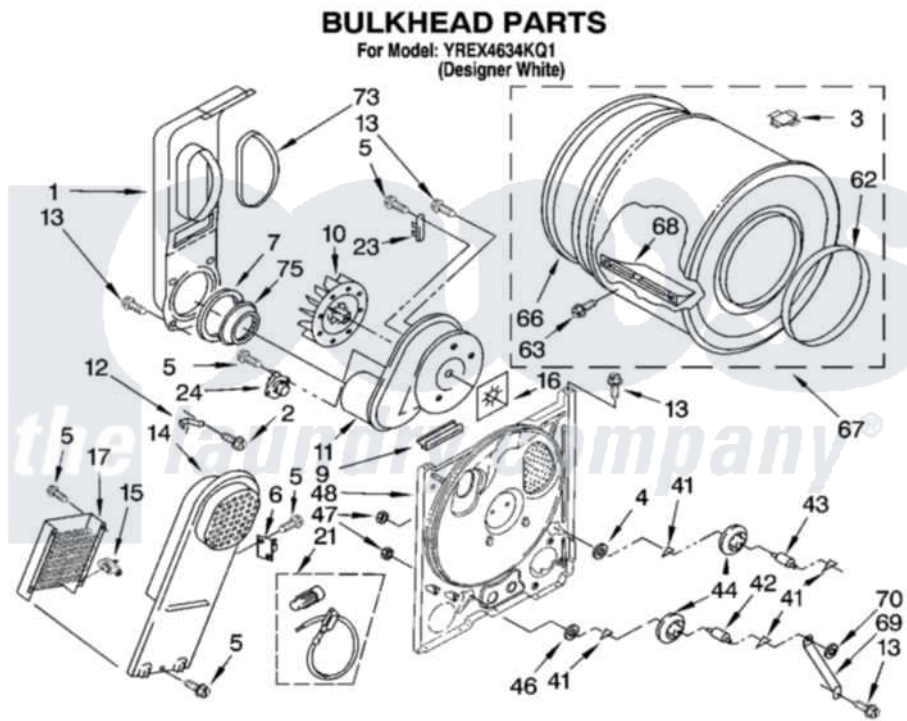

Whirlpool YREX4634KQ1 03 - BULKHEAD PARTS

4377986

5

Whirlpool [Residential Whirlpool YREX4634KQ1 Dryer Parts](#) Parts Diagram 03 - BULKHEAD PARTS
Click on the part number to view part

Item	Original Part Number	Replaced By	Status	Part Description
1	694283	279505		Chute
2	489463			Screw, 8-18 X 1/16
3	8066086			Plug, Drum Hole
4	3388703			Washer, Support
5	90767			Screw, 8A X 3/8 HeX Washer Head Tapping
6	3977393	279816		Cutoff-Tml
7	347139			Seal, Lint Chute
9	3392247	686889		Pad
10	694089			Wheel, Blower
11	3405016	8577230		Housing, Blower
12	3398161			CLIP
13	343641	681414		Screw, 10AB X 1/2
14	3397566	8541818		Box, Heater
15	3977767			Thermostat, High Limit 250 F
16	3394196			Seal, Blower Shaft
17	3403585	279838		Element

21	279457		Wire Kit, Terminal
23	3392519		Thermal Limiter
24	3387134		Thermostat, Internal-Bias
41	690997		Washer, Thrust
42	3399506	W10359270	Shaft, Drum Roller Threads
43	3399507	W10359269	Shaft, Drum Roller Threads
44	3397588	349241T	Support
46	348197		Washer, Support
47	3359452		Nut, Lock
48	3397264	279793	Bulkhead
62	3394509		Ring, Bearing
63	97787	W10109200	Screw, Baffle Mounting
66	8066085	239087	Seal
67	3396777	697760	Drum
68	342847		Baffle, Drum
69	3976435		Bracket, Support
70	90296		Nut, Push On
73	339956		Seal, Air Duct To Bulkhead
75	696302		Shield, Exhaust