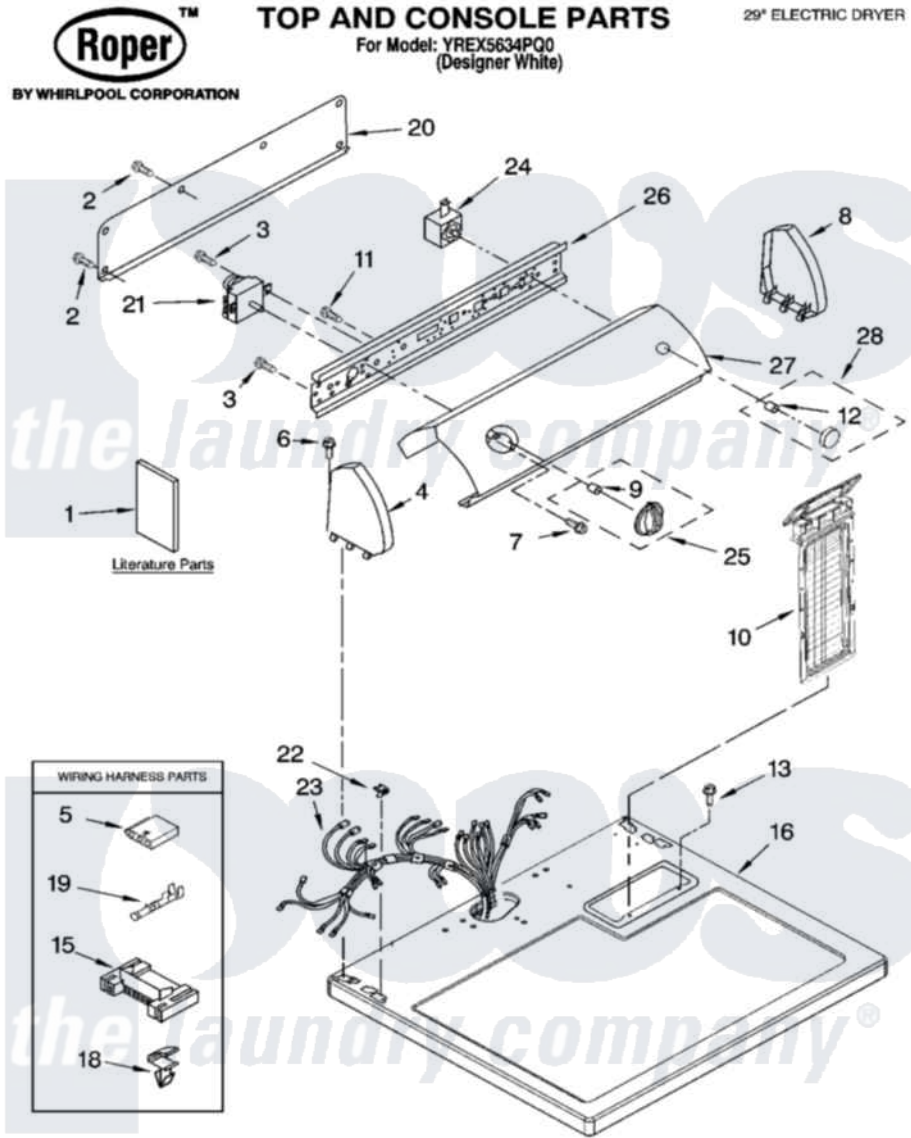

# Whirlpool YREX5634PQ0 01 - TOP AND CONSOLE PARTS

5-04 Litho in U.S.A. (djc)

1

Part No. 8180409

Whirlpool [Residential Whirlpool YREX5634PQ0 Dryer Parts](#) Parts Diagram 01 - TOP AND CONSOLE PARTS  
 Click on the part number to view part

Item	Original Part Number	Replaced By	Status	Part Description
1	8533782		Not Available	Guide, Use & Care
"	8535831		Not Available	Instructions, Installation
"	8535902		Not Available	Label, Energy Guide
"	8533780		Not Available	Sheet, Cycle Feature
"	8528188		Not Available	Wiring Diagram
"	BLANK		Not Available	Following May Be Purchased DO-IT-YOURSELF REPAIR MANUALS
"	677818		Not Available	Manual, Do-It- Yourself Repair (Dryer)
2	<a href="#">693995</a>			Screw, Hex Head
3	3390646	<a href="#">W10139210</a>		Screw, 8-18 X 5/16
4	8274437	<a href="#">279960</a>		Endcap
5	<a href="#">3936144</a>			Do-It-Yourself Repair Manuals
6	<a href="#">388326</a>			Screw, 8-18 X 1.25
7	8533951	<a href="#">3400859</a>		Screw, Grounding
8	8274434	<a href="#">279960</a>		Endcap