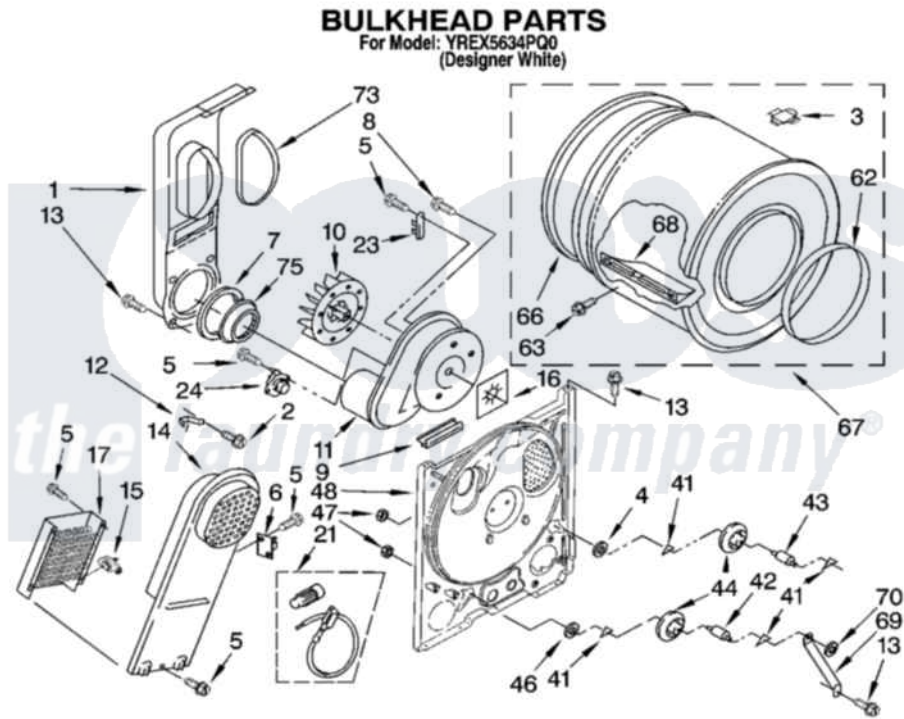

Whirlpool YREX5634PQ0 03 - BULKHEAD PARTS

8180409

5

Whirlpool [Residential Whirlpool YREX5634PQ0 Dryer Parts](#) Parts Diagram 03 - BULKHEAD PARTS
Click on the part number to view part

Item	Original Part Number	Replaced By	Status	Part Description
1	694283	279505		Chute
2	489463			Screw, 8-18 X 1/16
3	8066086			Plug, Drum Hole
4	3388703			Washer, Support
5	90767			Screw, 8A X 3/8 HeX Washer Head Tapping
6	3977393	279816		Cutoff-Tml
7	347139			Seal, Lint Chute
8	3390647	488729		Screw
9	3392247	686889		Pad
10	694089			Wheel, Blower
11	8557384	8577230		Housing, Blower
12	3398161			CLIP
13	343641	681414		Screw, 10AB X 1/2
14	8541818			Box, Heater
15	3977767			Thermostat, High Limit 250 F
16	3394196			Seal, Blower Shaft

17	3403585	279838	Element
21	279457		Wire Kit, Terminal
23	3392519		Thermal Limiter
24	3387134		Thermostat, Internal-Bias
41	690997		Washer, Thrust
42	3399506	W10359270	Shaft, Drum Roller Threads
43	3399507	W10359269	Shaft, Drum Roller Threads
44	3397588	349241T	Support
46	348197		Washer, Support
47	3359452		Nut, Lock
48	8529955	279793	Bulkhead
62	3394509		Ring, Bearing
63	97787	W10109200	Screw, Baffle Mounting
66	8066085	239087	Seal
67	3396777	697760	Drum
68	342847		Baffle, Drum
69	3976435		Bracket, Support
70	90296		Nut, Push On
73	339956		Seal, Air Duct To Bulkhead
75	696302		Shield, Exhaust