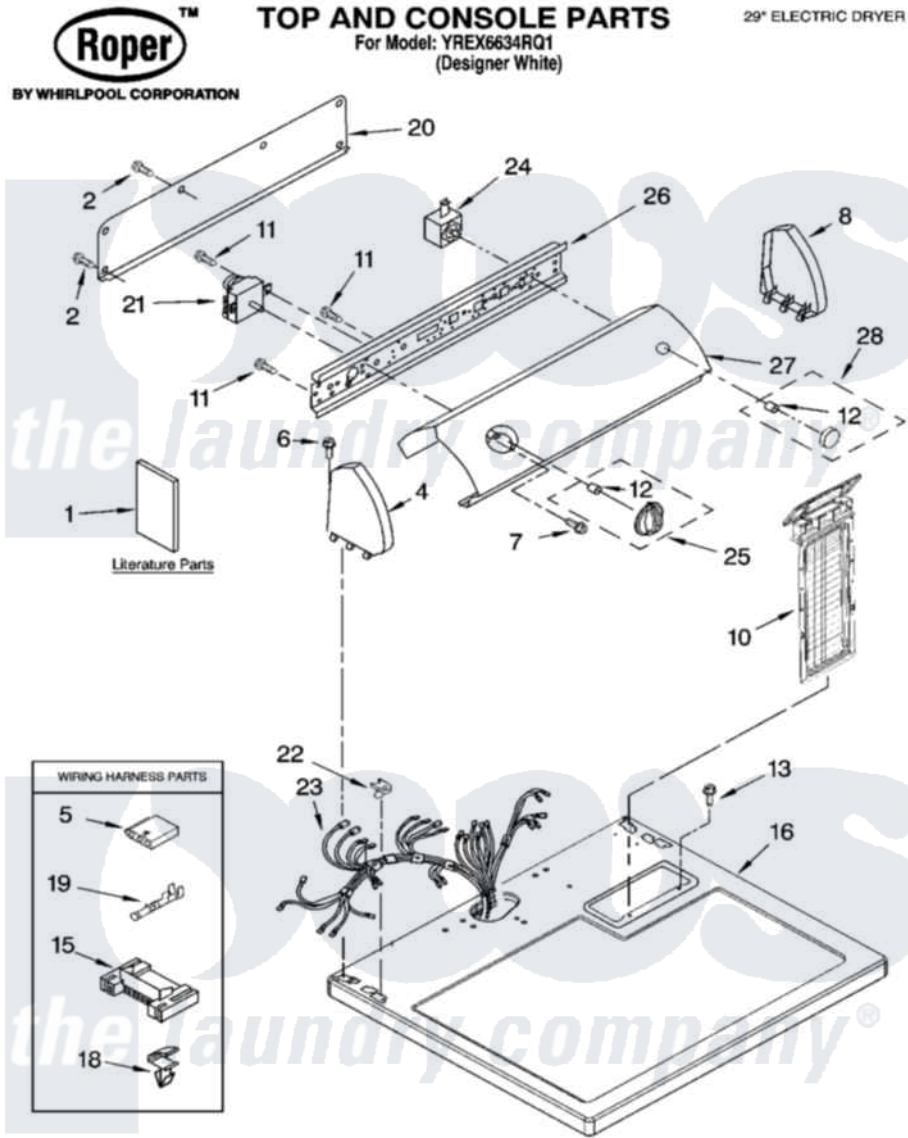

Whirlpool YREX6634RQ1 01 - TOP AND CONSOLE PARTS

10-06 Litho in U.S.A.(LT)

1

Part No. 8180931

Whirlpool [Residential Whirlpool YREX6634RQ1 Dryer Parts](#) Parts Diagram 01 - TOP AND CONSOLE PARTS
 Click on the part number to view part

Item	Original Part Number	Replaced By	Status	Part Description
1	8578192		Not Available	Guide, Use & Care
"	8535831		Not Available	Instructions, Installation
"	8533780		Not Available	Sheet, Cycle Feature
"	8528188		Not Available	Wiring Diagram
"	N/A		Not Available	Following May Be Purchased DO-IT-YOURSELF REPAIR MANUALS
"	677818		Not Available	Manual, Do-It- Yourself Repair (Dryer)
2	693995			Screw, Hex Head
4	8274437	279960		Endcap
5	3936144			Do-It-Yourself Repair Manuals
6	388326			Screw, 8-18 X 1.25
7	8533951	3400859		Screw, Grounding
8	8274434	279960		Endcap
10	8558467			Screen, Lint
11	8533971	90767		Screw, 8A X 3/8 HeX Washer Head Tapping

12	8536939		Clip, Knob
13	688983	487240	Screw, For Mtg. Service Capacitor
15	3395683		Receptacle, Multi-Terminal
16	8557930	8563985	Top
18	3394427		Clip-Harness
19	94614		Terminal
20	8274261		Do-It-Yourself Repair Manuals
21	8299781		Timer, 60 Hz
22	357213		Nut, Push-In
23	8299868	Not Available	Harness, Wiring
24	3977456		Switch, Push-To-Start
25	3957383		Timer Knob Assembly
26	8271418		Bracket, Control
27	8573818		Panel, Control
28	8557462		Knob, Push-To-Start