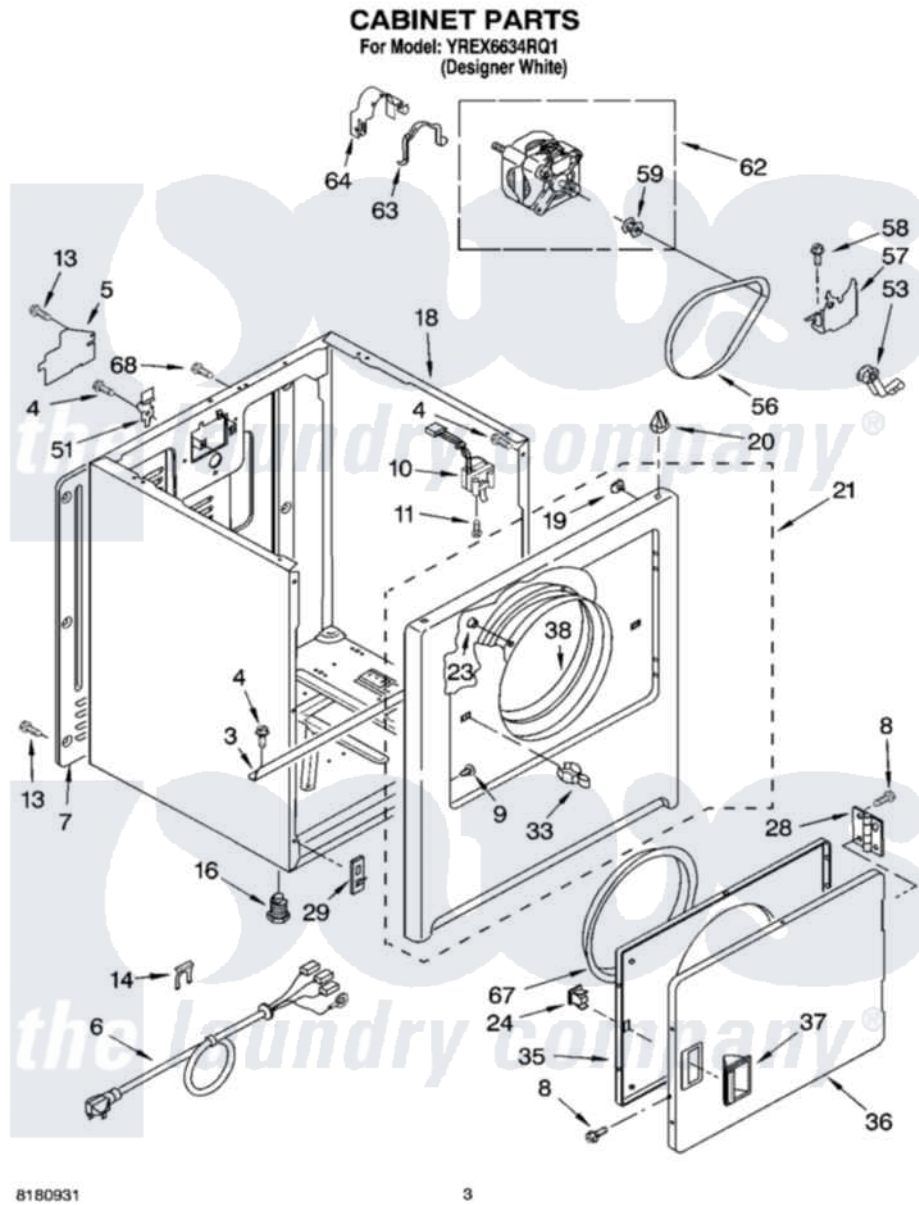

Whirlpool YREX6634RQ1 02 - CABINET PARTS

8180931

3

Whirlpool [Residential Whirlpool YREX6634RQ1 Dryer Parts](#) Parts Diagram 02 - CABINET PARTS
Click on the part number to view part

Item	Original Part Number	Replaced By	Status	Part Description
3	8541400			Bracket, Cabinet
4	343641	681414		Screw, 10AB X 1/2
5	3394202		Not Available	Cover, Terminal Block
6	3394208			Cord, Power
7	3396807	280040		Panel-Rear
8	342055	488627		Screw
9	3404413			Plug, Hinge Hole
10	3406104	3406105		Door Switch Assembly
11	697773	3395530		Screw
13	693995			Screw, Hex Head
14	694415			Clip, Strain Relief
16	3392100	49621		Feet-Leveling
18	8530603	8533643		Cabinet
19	98234			Clip, U-Bend
20	690363	18776		Lock, Front Top
21	3403571	279844		Panel

23	685203	279220	Clip
24	690081	279570	Latch
28	3405514	W10362431	Hinge And Pin Assembly
29	3394083		Clip, Front Panel
33	696144	279570	Latch
35	3403371		Door, Inner
36	3403361		Door Front
37	3405184		Handle, Door
38	8066124	279264	Air Channel Box
51	238088	8066217	Hinge, Top
53	691366		Idler And Pulley Assembly
56	8066065	341241	Belt
57	348780		Base, Motor
58	3400500		Bolt, 3405245 5/16-18 X 3/4
59	3394341	W10299847	Pulley-Motor
62	8066206	279827	Motor-Drve
63	660658		Clamp, Motor Mounting 343481 685441
64	3404162		Clamp, Motor
67	3405245		5/16-18 X 3/4
68	697776	4331106	Screw, No.10-32 X 7/16