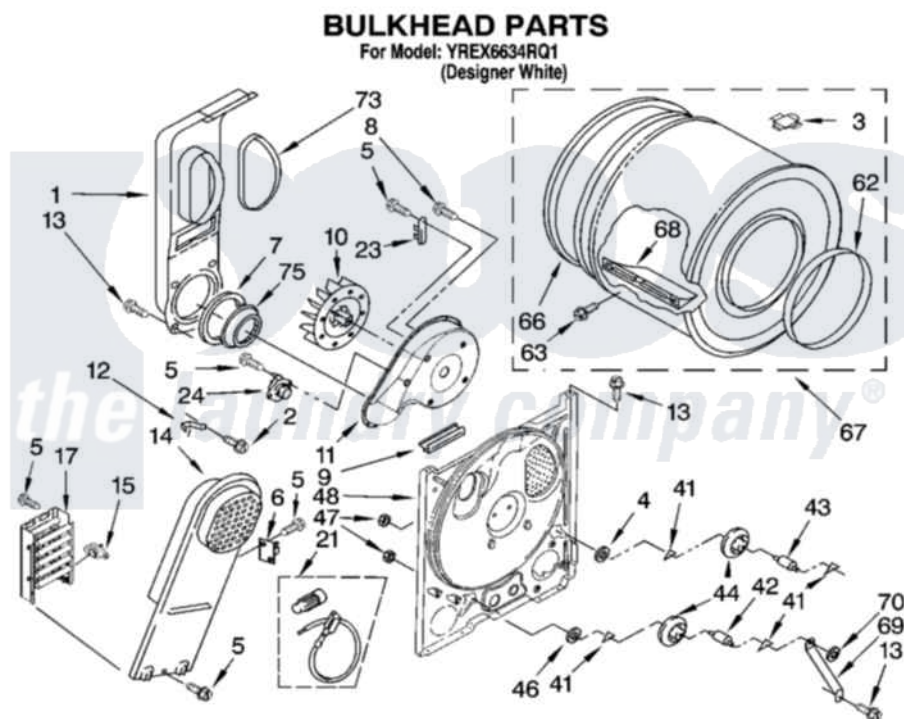

**Whirlpool YREX6634RQ1 03 - BULKHEAD PARTS, OPTIONAL PARTS
(NOT INCLUDED)**

8180931

5

Whirlpool [Residential Whirlpool YREX6634RQ1 Dryer Parts](#) Parts Diagram 03 - BULKHEAD PARTS, OPTIONAL PARTS
(NOT INCLUDED)

[Click on the part number to view part](#)

Item	Original Part Number	Replaced By	Status	Part Description
1	694283	279505		Chute
2	489463			Screw, 8-18 X 1/16
3	8066086			Plug, Drum Hole
4	3388703			Washer, Support
5	90767			Screw, 8A X 3/8 HeX Washer Head Tapping
6	3977393	279816		Cutoff-Tml
7	347139			Seal, Lint Chute
8	3390647	488729		Screw
9	3392247	686889		Pad
10	694089			Wheel, Blower
11	8577230			Housing, Blower
12	3398161			CLIP
13	343641	681414		Screw, 10AB X 1/2
14	8541818			Box, Heater