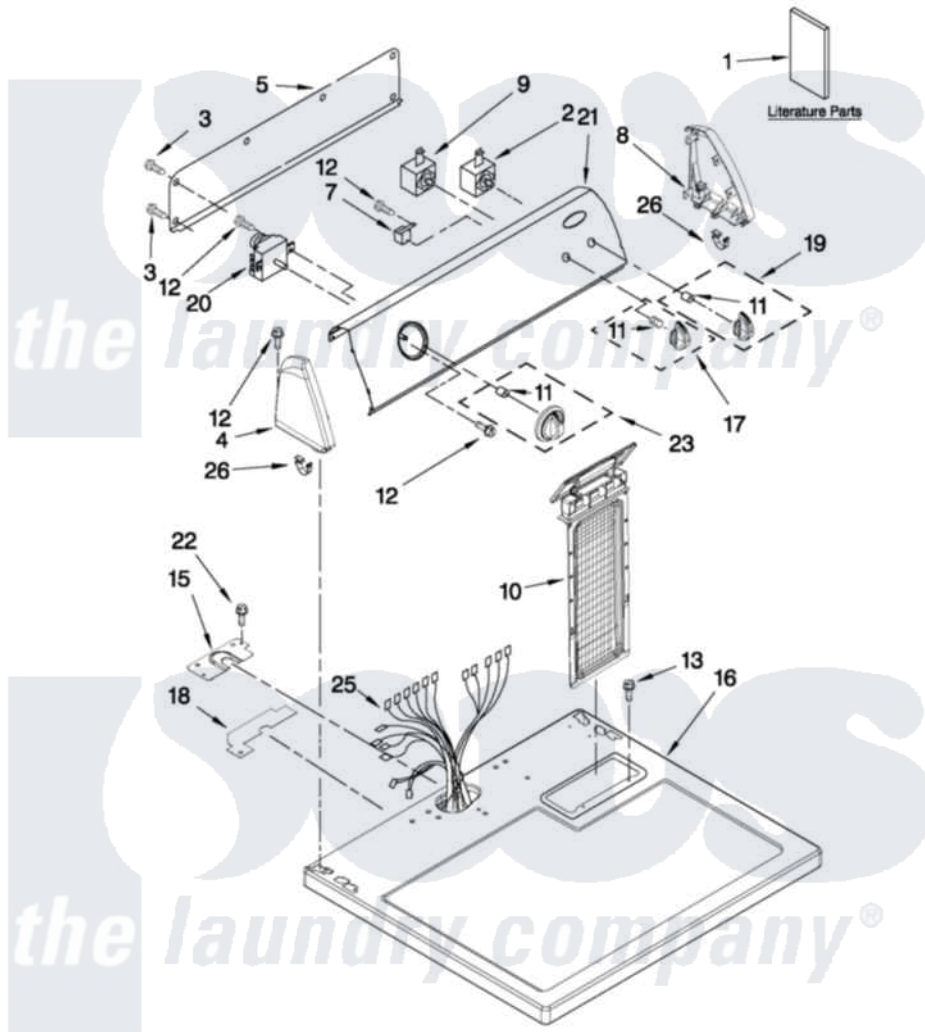

Whirlpool YWED4800XQ1 01 - TOP AND CONSOLE PARTS

TOP AND CONSOLE PARTS

For Models: YWED4800XQ1
(White)

29" ELECTRIC DRYER

FOR ORDERING INFORMATION REFER TO PARTS PRICE LIST

5-12 Litho in U.S.A. (GG)(bay)

1

Part No. W10508648 REV. A

Whirlpool Residential Whirlpool YWED4800XQ1 Dryer Parts Parts Diagram 01 - TOP AND CONSOLE PARTS

[Click on the part number to view part](#)

Item	Original Part Number	Replaced By	Status	Part Description
1	W10096986		Not Available	GUIDE, USE & CARE
"	W10115228		Not Available	INSTRUCTIONS, INSTALLATION
"	W10185986		Not Available	WIRING DIAGRAM
2	W10117655			Switch, Push-To-Start
3	693995			Screw, Hex Head
4	8566035	8565957		Cap, End
5	W10103406			Panel, Rear Console
7	694419			Mini-Buzzer
8	8566032	8565954		Cap, End
9	3399639			Switch, Rotary Temperature
10	8557857			Screen, Lint
11	8536939			Clip, Knob
12	3348629	90767		Screw, 8A X 3/8 HeX Washer Head Tapping
13	688983	487240		Screw, For Mtg. Service Capacitor

15	W10112578		Harness, Bracket
16	8559800	8563663	Top
17	W10034380		Knob, Control
18	W10112603		Seal, Harness
19	W10034380		Knob, Control
20	W10185982		Timer Assembly
21	W10486243	Not Available	CONTROL PANEL & BRACKET ASSEMBLY
22	359625	487240	Screw, For Mtg. Service Capacitor
23	W10034750		Timer Knob Assembly
25	W10470707	Not Available	HARNESS, WIRING
26	8312709		Clip-Console