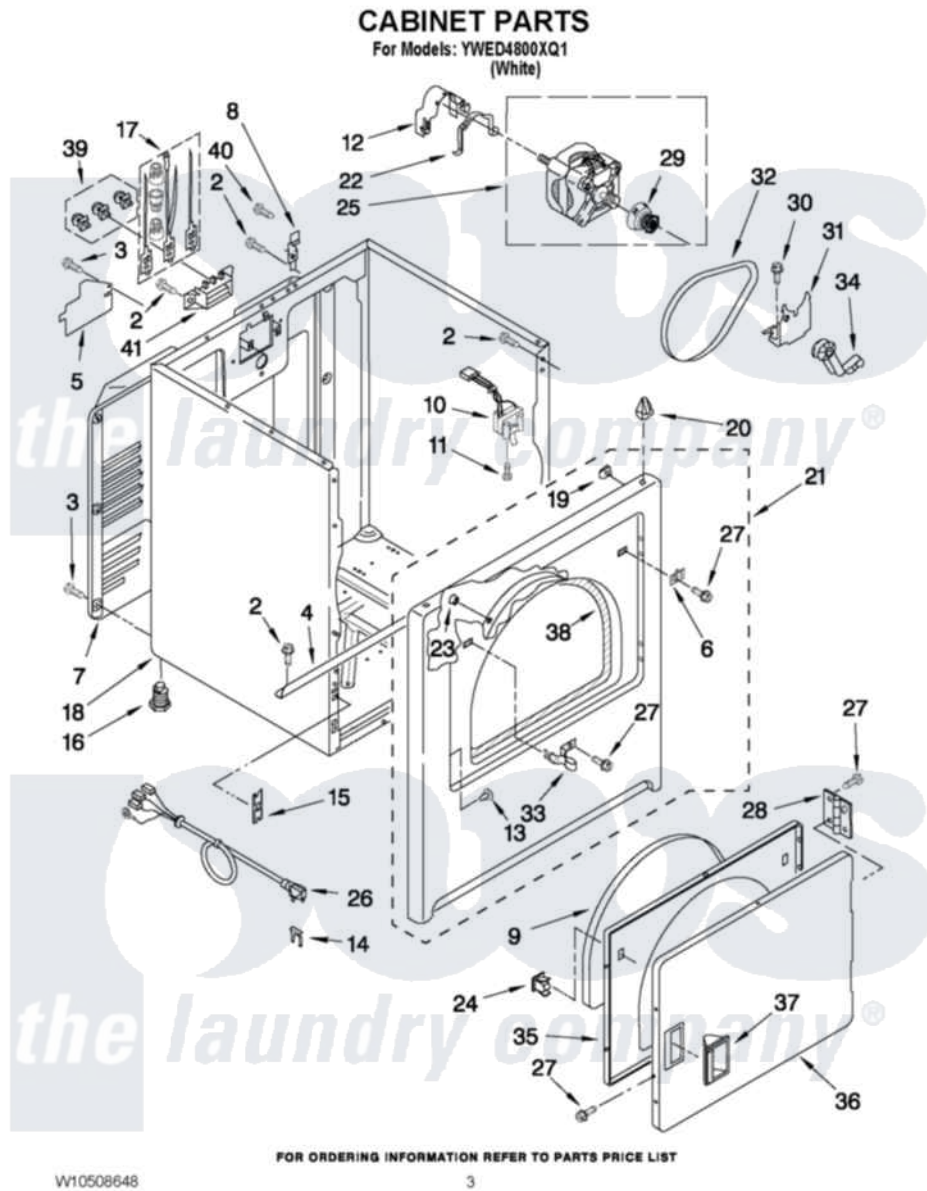

Whirlpool YWED4800XQ1 02 - CABINET PARTS

Whirlpool [Residential Whirlpool YWED4800XQ1 Dryer Parts](#) Parts Diagram 02 - CABINET PARTS
Click on the part number to view part

| Item | Original Part Number | Replaced By | Status | Part Description |
|------|---------------------------|-------------------------|---------------|--------------------------|
| 2 | 3390631 | | | Screw, 10-16 X 3/8 |
| 3 | 693995 | | | Screw, Hex Head |
| 4 | W10236073 | | | Bracket, Cabinet |
| 5 | 3394202 | | Not Available | Cover, Terminal Block |
| 6 | 3403630 | | | Plug, Strike Hole |
| 7 | 3396805 | 280043 | | Panel-Rear |
| 8 | 8066217 | | | Hinge, Top |
| 9 | 3405246 | | | Seal, Door Push-To-Start |
| 10 | 3406107 | | | Door Switch Assembly |
| 11 | 697773 | 3395530 | | Screw |
| 12 | 3404162 | | | Clamp, Motor |
| 13 | 3404413 | | | Plug, Hinge Hole |
| 14 | 694415 | | | Clip, Strain Relief |
| 15 | 3394083 | | | Clip, Front Panel |
| 16 | 3392100 | 49621 | | Feet-Leveling |
| NI | 279810 | | | Foot-Optional |