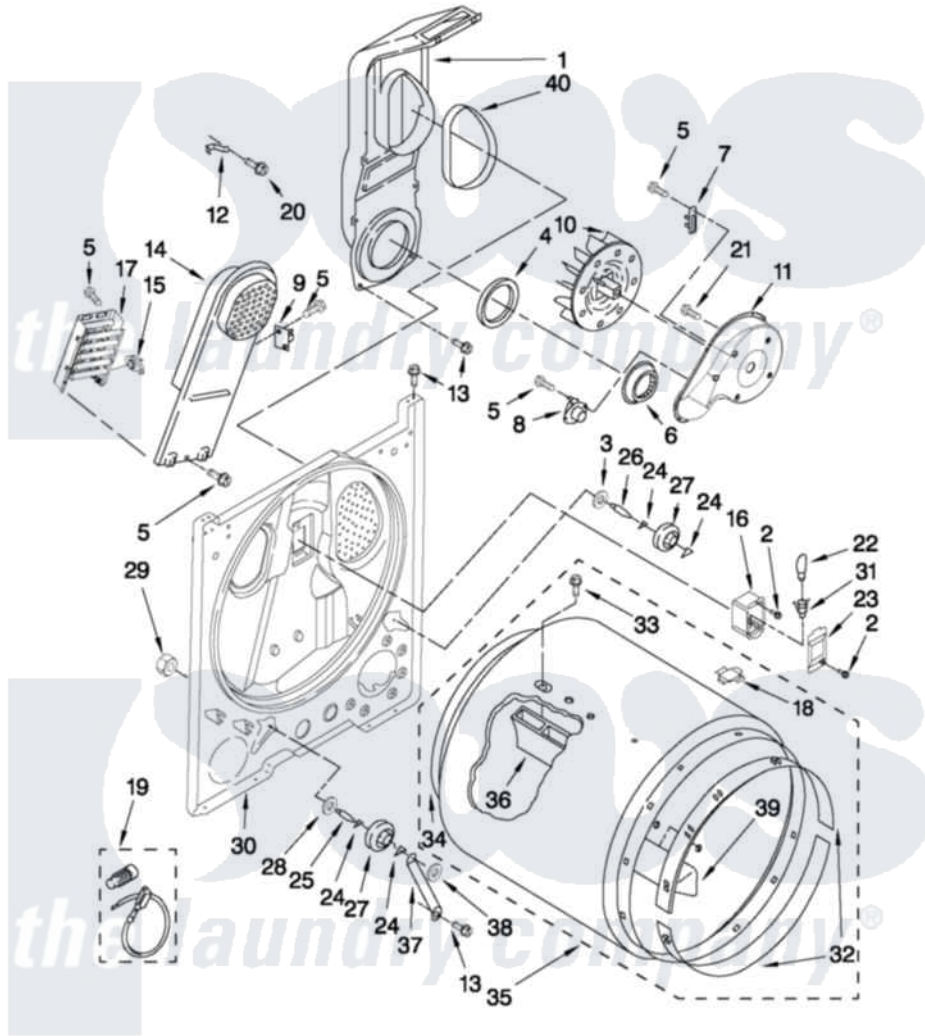

Whirlpool YWED4800XQ1 03 - BULKHEAD PARTS

BULKHEAD PARTS

For Models: YWED4800XQ1
(White)

FOR ORDERING INFORMATION REFER TO PARTS PRICE LIST

W10508648

5

Whirlpool [Residential Whirlpool YWED4800XQ1 Dryer Parts](#) Parts Diagram 03 - BULKHEAD PARTS
Click on the part number to view part

Item	Original Part Number	Replaced By	Status	Part Description
1	348368			Lint Chute Assembly
2	3390647	488729		Screw
3	3388703			Washer, Support
4	347139			Seal, Lint Chute
5	90767			Screw, 8A X 3/8 HeX Washer Head Tapping
6	696302			Shield, Exhaust
7	3392519			Thermal Limiter
8	3387134			Thermostat, Internal-Bias
9	3977393	279816		Cutoff-Tml
10	694089			Wheel, Blower
11	8577230			Housing, Blower
12	3398161			CLIP
13	343641	681414		Screw, 10AB X 1/2
14	8541818			Box, Heater
15	3977767			Thermostat, High Limit 250 F
16	3977373			Bracket, Drum Light

17	3403590	Not Available	Element, Heater
18	8066086		Plug, Drum Hole
19	279457		Wire Kit, Terminal
20	489463		Screw, 8-18 X 1/16
21	3390647	488729	Screw
22	3406124	22002263	Lamp
23	3402841	8532165	Lens, Drum Light
24	690997		Washer, Thrust
25	W10359270		Shaft, Drum Roller Threads
26	W10359269		Shaft, Drum Roller Threads
27	3397590	349241T	Support
28	348197		Washer, Support
29	W10298789		Nut, Push-In
30	3403413		Bulkhead
31	W10214261		Socket, Drum Light Assembly
32	692526	279441	BeaRng-Rng
33	W10219342		Screw, Baffle Mounting
34	W10352407	279857	Seal
35	695587		Drum Assembly
36	692490		Baffle, Drum
37	3976434		Bracket, Support Shaft
38	90296		Nut, Push On
39	3403636		Baffle, Drum
40	339956		Seal, Air Duct To Bulkhead