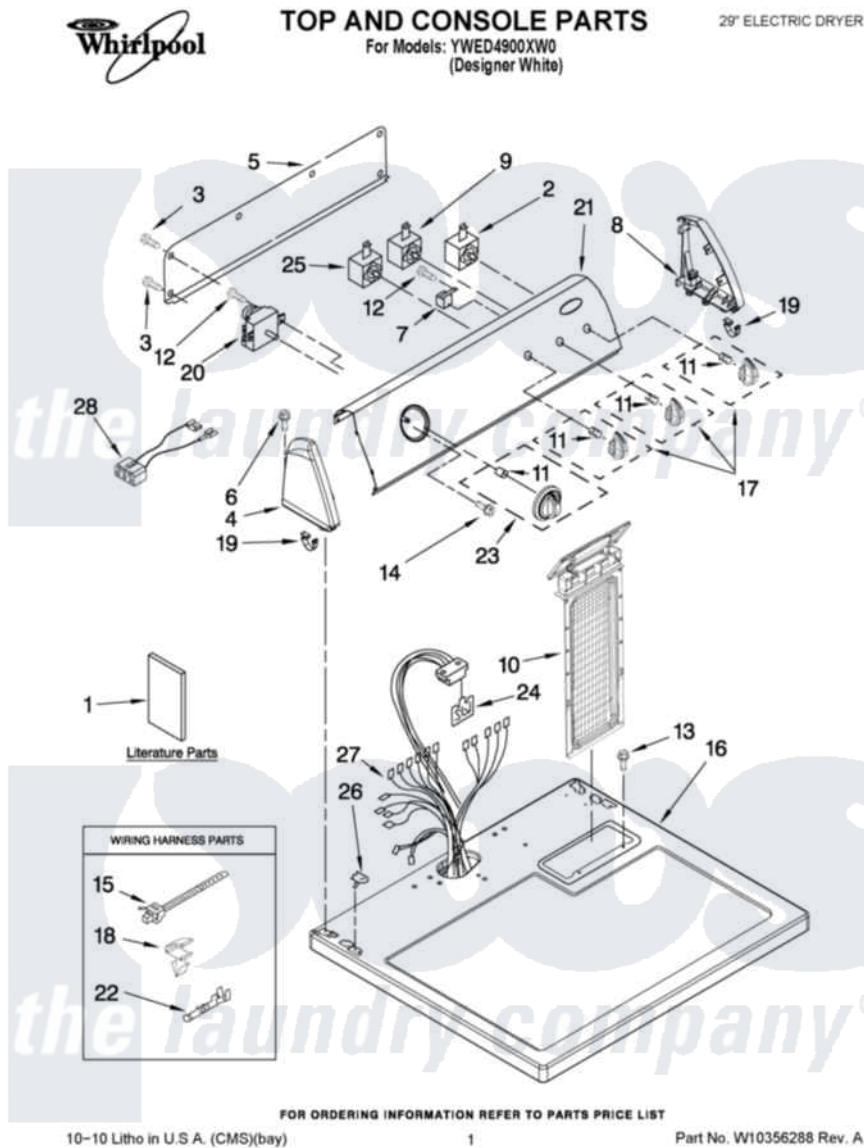

Whirlpool YWED4900XW0 01 - TOP AND CONSOLE PARTS

Whirlpool Residential Whirlpool YWED4900XW0 Dryer Parts Parts Diagram 01 - TOP AND CONSOLE PARTS
 Click on the part number to view part

Item	Original Part Number	Replaced By	Status	Part Description
1	W10096986		Not Available	GUIDE, USE & CARE
"	W10096984		Not Available	INSTALLATION (INSTRUCTIONS)
"	W10118081		Not Available	Wiring Diagram
2	W10117655			Switch, Push-To-Start
3	693995			Screw, Hex Head
4	8566035	8565957		Cap, End
5	W10103406			Panel, Rear Console
6	388326			Screw, 8-18 X 1.25
7	694419			Mini-Buzzer
8	8566032	8565954		Cap, End
9	3405156			Switch, Rotary
10	8557857			Screen, Lint
11	8536939			Clip, Knob
12	8533971	90767		Screw, 8A X 3/8 HeX Washer Head Tapping
13	688082	487210		Screw, For Mtg. Service

13	000903	407440	Capacitor
14	8533951	3400859	Screw, Grounding
15	3391018		Tie Cable
16	8559800	8563663	Top
17	W10034380		Knob, Control
18	3394427		Clip-Harness
19	8312709		Clip-Console
20	8566184		Timer Assembly
21	W10295263		Control Panel And Bracket Assembly
22	94614		Terminal
23	W10034750		Timer Knob Assembly
24	8558178		Control, Electronic
25	8578354		Switch, Temperature
26	357213		Nut, Push-In
27	W10111401	Not Available	Harness, Wiring
28	W10113080		Wire, Jumper