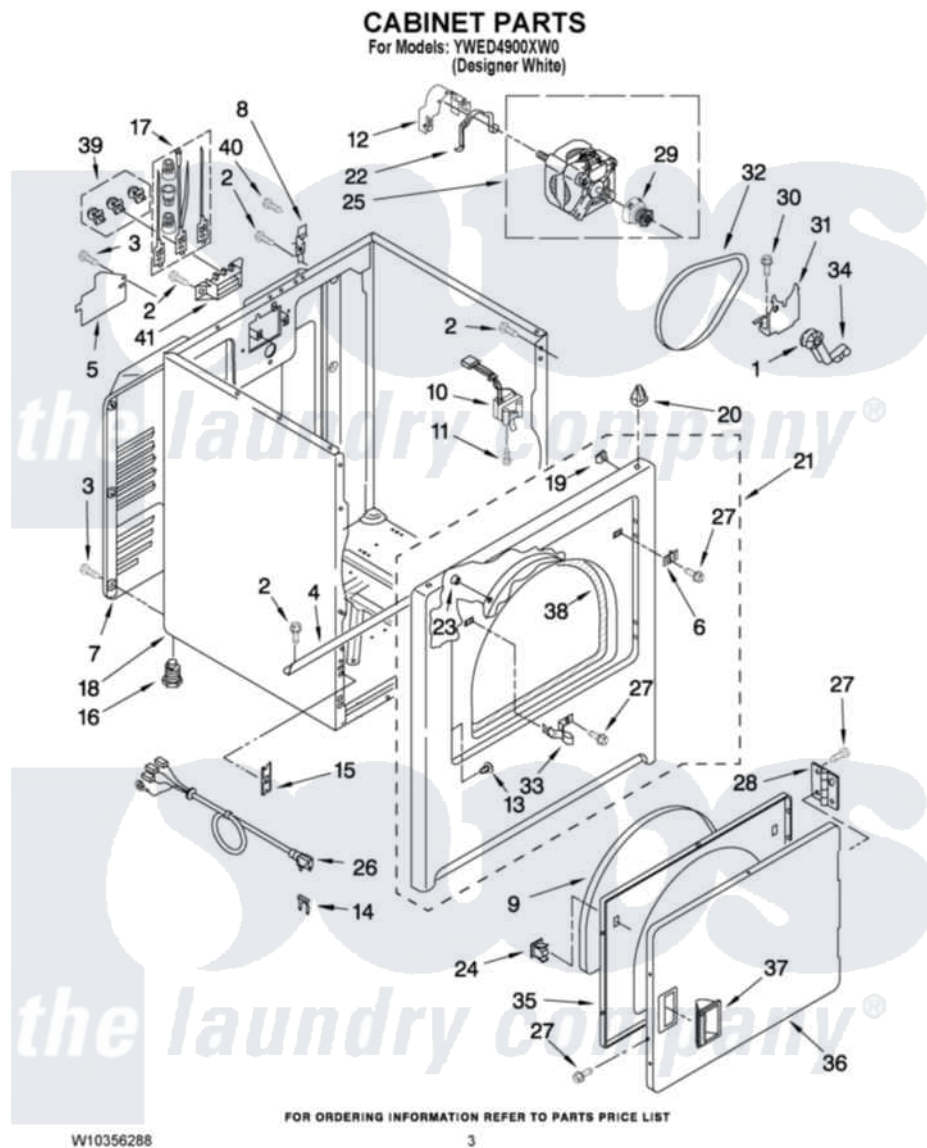

Whirlpool YWED4900XW0 02 - CABINET PARTS

Whirlpool [Residential Whirlpool YWED4900XW0 Dryer Parts](#) Parts Diagram 02 - CABINET PARTS
Click on the part number to view part

Item	Original Part Number	Replaced By	Status	Part Description
1	691362			Idler Pulley And Bearing Assembly
2	3390631			Screw, 10-16 X 3/8
3	693995			Screw, Hex Head
4	W10236073			Bracket, Cabinet
5	3396795			Cover, Terminal Block
6	3403630			Plug, Strike Hole
7	3396805	280043		Panel-Rear
8	8066217			Hinge, Top
9	3405246			Seal, Door Push-To-Start
10	3406107			Door Switch Assembly
11	697773	3395530		Screw
12	3404162			Clamp, Motor
13	3404413			Plug, Hinge Hole
14	694415			Clip, Strain Relief
15	3394083			Clip, Front Panel
16	3392100	49621		Feet-Leveling

NI	279810		Foot-Optional
17	279318		Terminal Tinned And Brass Panel
18	8530603	8533643	Cabinet
19	98234		Clip, U-Bend
20	690363	18776	Lock, Front Top
21	W10224853		Front Panel Assembly
22	W10121316		Plug, Multivent
23	685203	279220	Clip
24	3389441		Door Catch Assembly
25	W10194250	279827	Motor-Drve
26	3394208		Cord, Power
27	342055	488627	Screw
28	3405514	W10362431	Hinge And Pin Assembly
29	8066184		Pulley, Motor
30	3400500		Bolt, 3405245 5/16-18 X 3/4
31	348780		Base, Motor
32	W10131364	341241	Belt
33	3403431		Strike, Panel
34	691366		Idler And Pulley Assembly
35	3402341		Door, Inner
36	3402335		Door, Front
37	8566059		Handle, Door
38	3406129		Seal And Bearing Assembly
39	279393		Terminal Block Screw Kit
40	697776	4331106	Screw, No.10-32 X 7/16
41	3397659		Block, Terminal