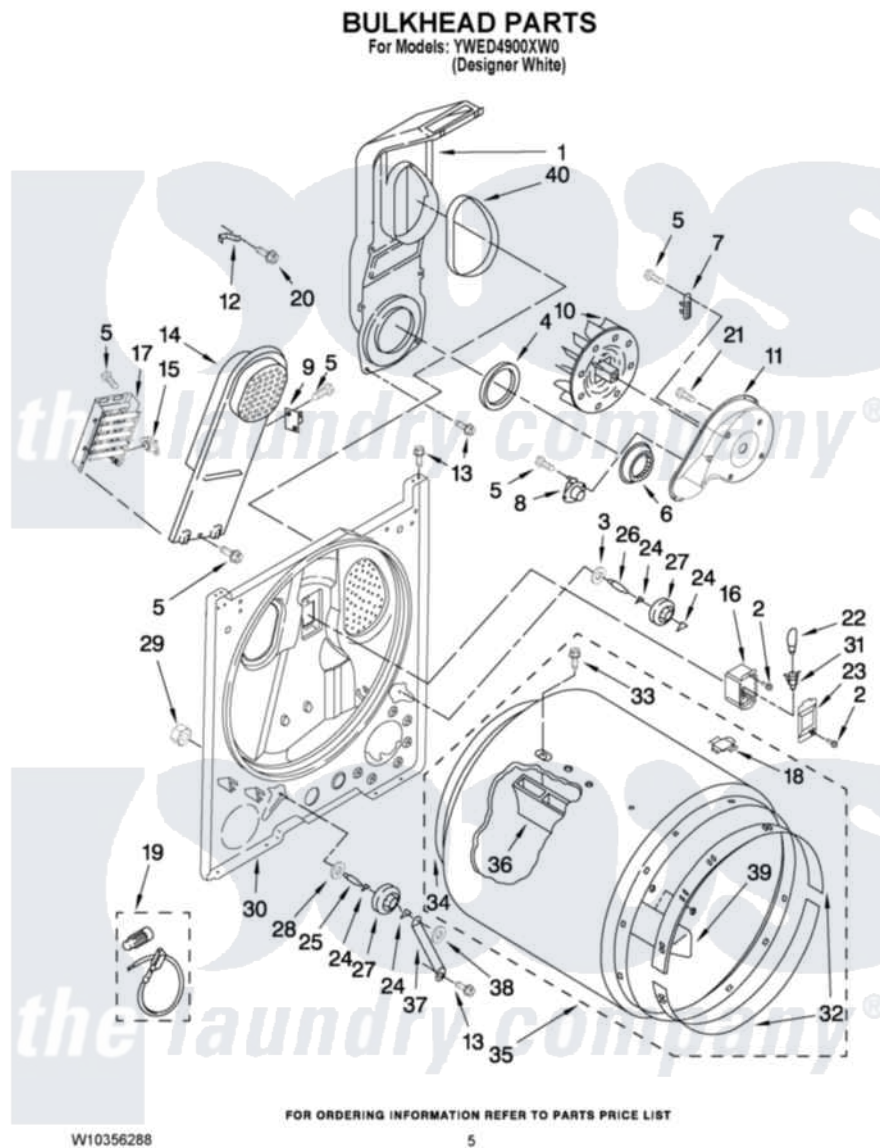

Whirlpool YWED4900XW0 03 - BULKHEAD PARTS

Whirlpool [Residential Whirlpool YWED4900XW0 Dryer Parts](#) Parts Diagram 03 - BULKHEAD PARTS
Click on the part number to view part

Item	Original Part Number	Replaced By	Status	Part Description
1	348368			Lint Chute Assembly
2	487909	488729		Screw
3	3388703			Washer, Support
4	347139			Seal, Lint Chute
5	90767			Screw, 8A X 3/8 HeX Washer Head Tapping
6	696302			Shield, Exhaust
7	3392519			Thermal Limiter
8	8318268			Thermostat, Internal-Bias
9	3977393	279816		Cutoff-Tml
10	694089			Wheel, Blower
11	8577230			Housing, Blower
12	3398161			CLIP
13	343641	681414		Screw, 10AB X 1/2
14	8541818			Box, Heater
15	3977767			Thermostat, High Limit 250 F
16	3977373			Bracket, Drum Light

17	3403590	Not Available	Element, Heater
18	8066086		Plug, Drum Hole
19	279457		Wire Kit, Terminal
20	489463		Screw, 8-18 X 1/16
21	3390647	488729	Screw
22	3406124	22002263	Lamp
23	3402841	8532165	Lens, Drum Light
24	690997		Washer, Thrust
25	3399506	W10359270	Shaft, Drum Roller Threads
26	3399507	W10359269	Shaft, Drum Roller Threads
27	3397590	349241T	Support
28	348197		Washer, Support
29	3359452		Nut, Lock
30	3403413		Bulkhead
31	W10136369		Socket, Drum Light Assembly
32	692526	279441	BeaRng-Rng
33	W10219342		Screw, Baffle Mounting
34	3406130	279857	Seal
35	695587		Drum Assembly
36	W10306677	692490	Baffle, Drum
37	3976434		Bracket, Support Shaft
38	90296		Nut, Push On
39	3403636		Baffle, Drum
40	339956		Seal, Air Duct To Bulkhead