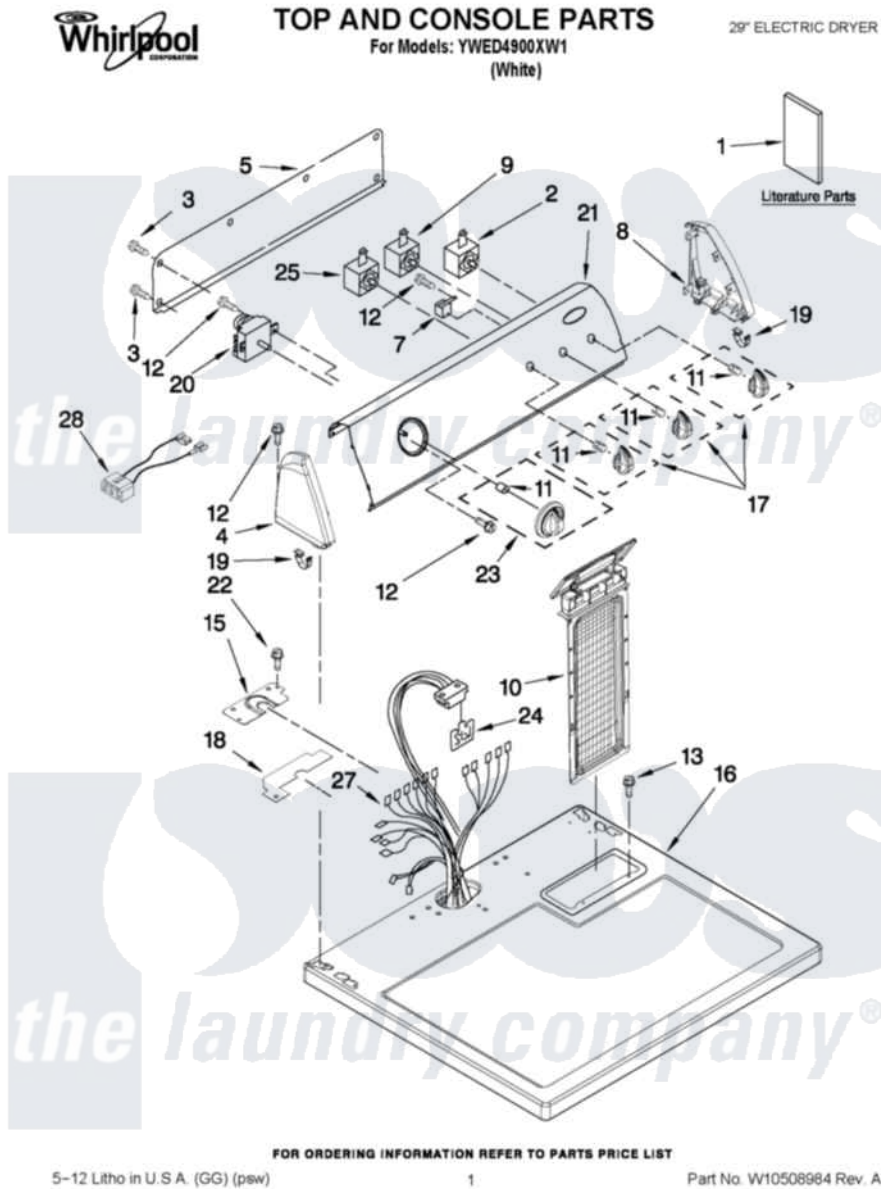

Whirlpool YWED4900XW1 01 - TOP AND CONSOLE PARTS

5-12 Litho in U.S.A. (GG) (psw) 1 Part No. W10506984 Rev. A

Whirlpool Residential Whirlpool YWED4900XW1 Dryer Parts Parts Diagram 01 - TOP AND CONSOLE PARTS
 Click on the part number to view part

Item	Original Part Number	Replaced By	Status	Part Description
1	W10096986		Not Available	GUIDE, USE & CARE
"	W10115228		Not Available	INSTRUCTIONS, INSTALLATION
"	W10118081		Not Available	Wiring Diagram
2	W10117655			Switch, Push-To-Start
3	693995			Screw, Hex Head
4	8566035	8565957		Cap, End
5	W10103406			Panel, Rear Console
7	694419			Mini-Buzzer
8	8566032	8565954		Cap, End
9	3405156			Switch, Rotary
10	8557857			Screen, Lint
11	8536939			Clip, Knob
12	3348629	90767		Screw, 8A X 3/8 HeX Washer Head Tapping
13	688983	487240		Screw, For Mtg. Service Capacitor

15	W10112578		Harness, Bracket
16	8559800	8563663	Top
17	W10034380		Knob, Control
18	W10112603		Seal, Harness
19	8312709		Clip-Console
20	8566184		Timer Assembly
21	W10486246		Not Available CONTROL PANEL & BRACKET ASSEMBLY
22	359625	487240	Screw, For Mtg. Service Capacitor
23	W10034750		Timer Knob Assembly
24	8558178		Control, Electronic
25	8578354		Switch, Temperature
27	W10470723		Not Available HARNESS, WIRING
28	W10113080		Wire, Jumper