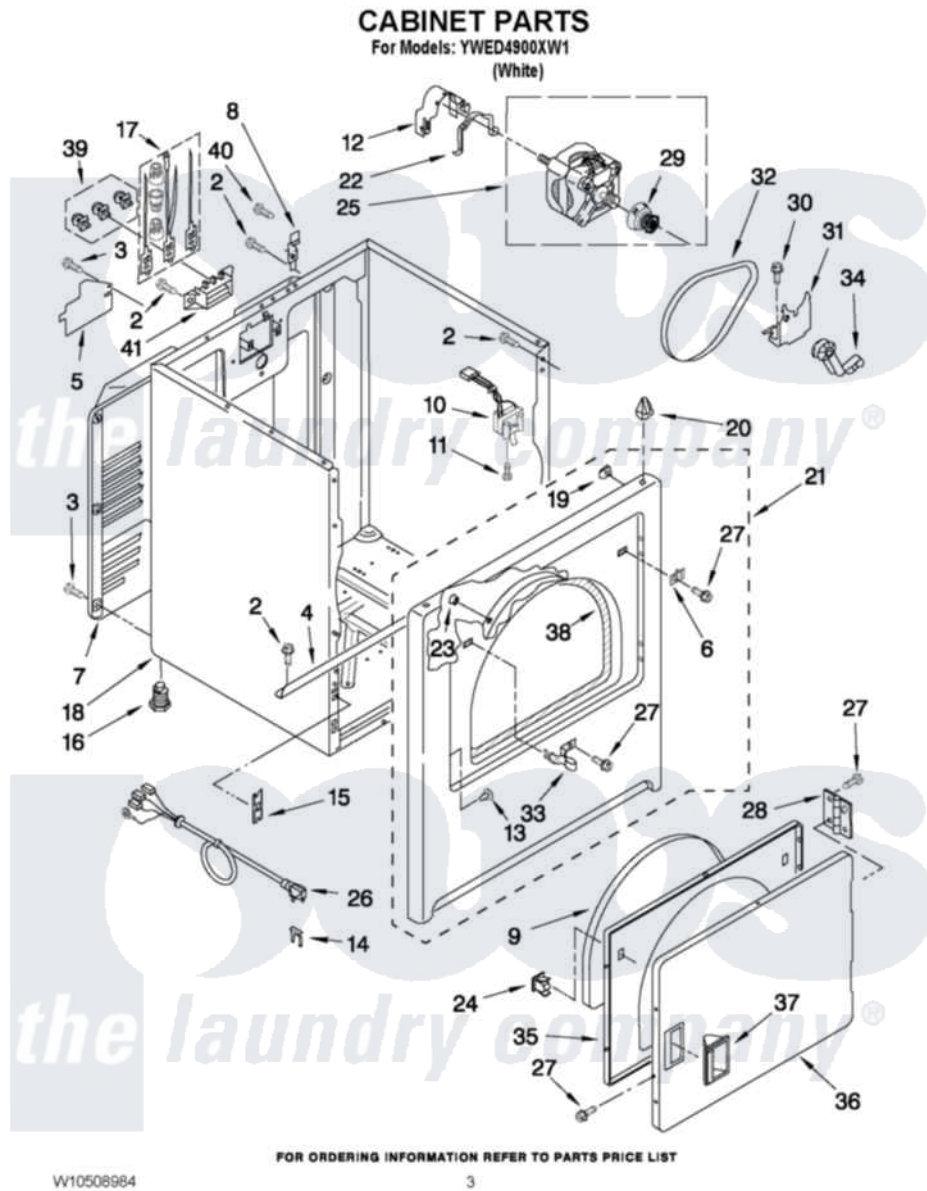

Whirlpool YWED4900XW1 02 - CABINET PARTS

Whirlpool [Residential Whirlpool YWED4900XW1 Dryer Parts](#) Parts Diagram 02 - CABINET PARTS
Click on the part number to view part

Item	Original Part Number	Replaced By	Status	Part Description
2	3390631			Screw, 10-16 X 3/8
3	693995			Screw, Hex Head
4	W10236073			Bracket, Cabinet
5	3394202		Not Available	Cover, Terminal Block
6	3403630			Plug, Strike Hole
7	3396805	280043		Panel-Rear
8	8066217			Hinge, Top
9	3405246			Seal, Door Push-To-Start
10	3406107			Door Switch Assembly
11	697773	3395530		Screw
12	3404162			Clamp, Motor
13	3404413			Plug, Hinge Hole
14	694415			Clip, Strain Relief
15	3394083			Clip, Front Panel
16	3392100	49621		Feet-Leveling
NI	279810			Foot-Optional

17	279318		Terminal Tinned And Brass Panel
18	8530603	8533643	Cabinet
19	98234		Clip, U-Bend
20	8066092		Lock, Front Top
21	W10224853		Front Panel Assembly
22	W10121316		Plug, Multivent
23	685203	279220	Clip
24	3389441		Door Catch Assembly
25	W10396029	279827	Motor-Drve
26	3394208		Cord, Power
27	342055	488627	Screw
28	W10362431		Hinge And Pin Assembly
29	8066184		Pulley, Motor
30	3400500		Bolt, 3405245 5/16-18 X 3/4
31	348780		Base, Motor
32	W10131364	341241	Belt
33	3403431		Strike, Panel
34	691366		Idler And Pulley Assembly
35	3402341		Door, Inner
36	3402335		Door, Front
37	8566059		Handle, Door
38	3406129		Seal And Bearing Assembly
39	279393		Terminal Block Screw Kit
40	3348629	90767	Screw, 8A X 3/8 HeX Washer Head Tapping
41	3397659		Block, Terminal