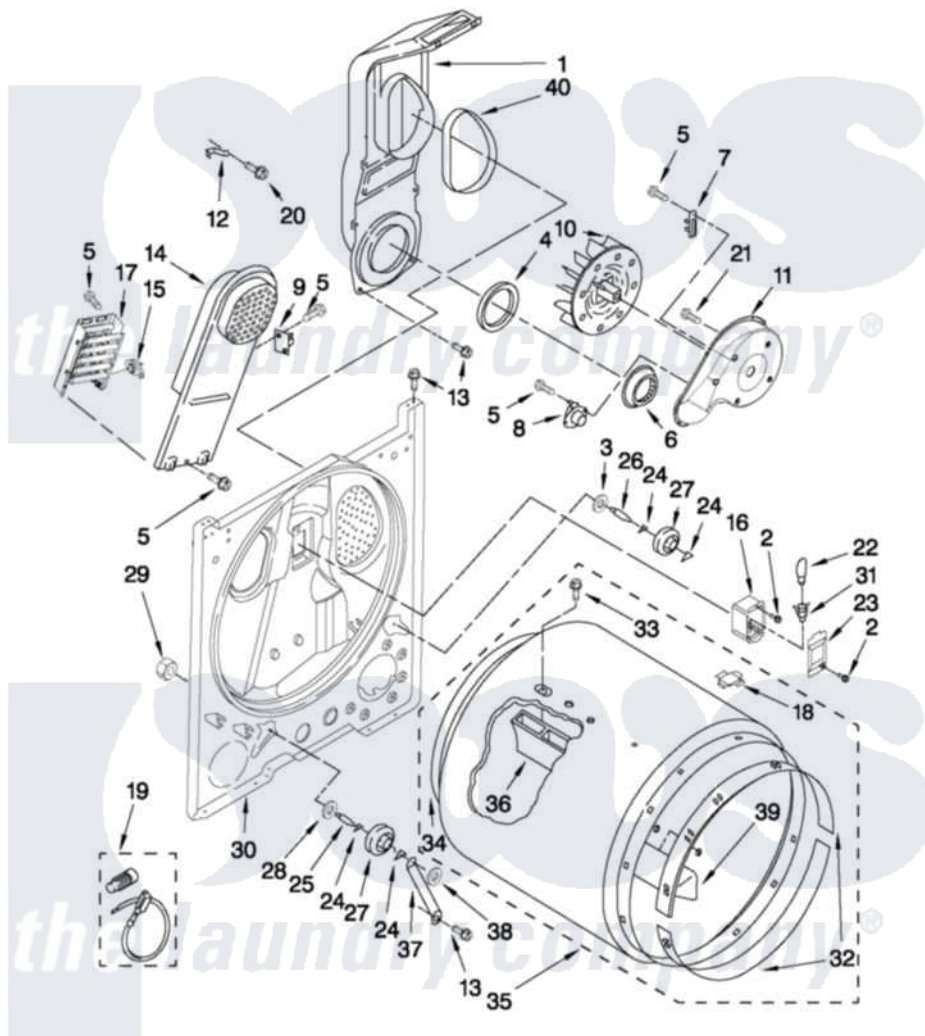

Whirlpool YWED4900XW1 03 - BULKHEAD PARTS

BULKHEAD PARTS

For Models: YWED4900XW1
(White)

FOR ORDERING INFORMATION REFER TO PARTS PRICE LIST

W10508984

5

Whirlpool [Residential Whirlpool YWED4900XW1 Dryer Parts](#) Parts Diagram 03 - BULKHEAD PARTS

[Click on the part number to view part](#)

Item	Original Part Number	Replaced By	Status	Part Description
1	348368			Lint Chute Assembly
2	3390647	488729		Screw
3	3388703			Washer, Support
4	347139			Seal, Lint Chute
5	90767			Screw, 8A X 3/8 HeX Washer Head Tapping
6	696302			Shield, Exhaust
7	3392519			Thermal Limiter
8	8318268			Thermostat, Internal-Bias
9	3977393	279816		Cutoff-Tml
10	694089			Wheel, Blower
11	8577230			Housing, Blower
12	3398161			CLIP
13	343641	681414		Screw, 10AB X 1/2
14	8541818			Box, Heater
15	3977767			Thermostat, High Limit 250 F
16	3977373			Bracket, Drum Light

17	3403590	Not Available	Element, Heater
18	8066086		Plug, Drum Hole
19	279457		Wire Kit, Terminal
20	489463		Screw, 8-18 X 1/16
21	3390647	488729	Screw
22	3406124	22002263	Lamp
23	3402841	8532165	Lens, Drum Light
24	690997		Washer, Thrust
25	W10359270		Shaft, Drum Roller Threads
26	W10359269		Shaft, Drum Roller Threads
27	3397590	349241T	Support
28	348197		Washer, Support
29	W10298789		Nut, Push-In
30	3403413		Bulkhead
31	W10214261		Socket, Drum Light Assembly
32	692526	279441	BeaRng-Rng
33	W10219342		Screw, Baffle Mounting
34	W10352407	279857	Seal
35	695587		Drum Assembly
36	692490		Baffle, Drum
37	3976434		Bracket, Support Shaft
38	90296		Nut, Push On
39	3403636		Baffle, Drum
40	339956		Seal, Air Duct To Bulkhead