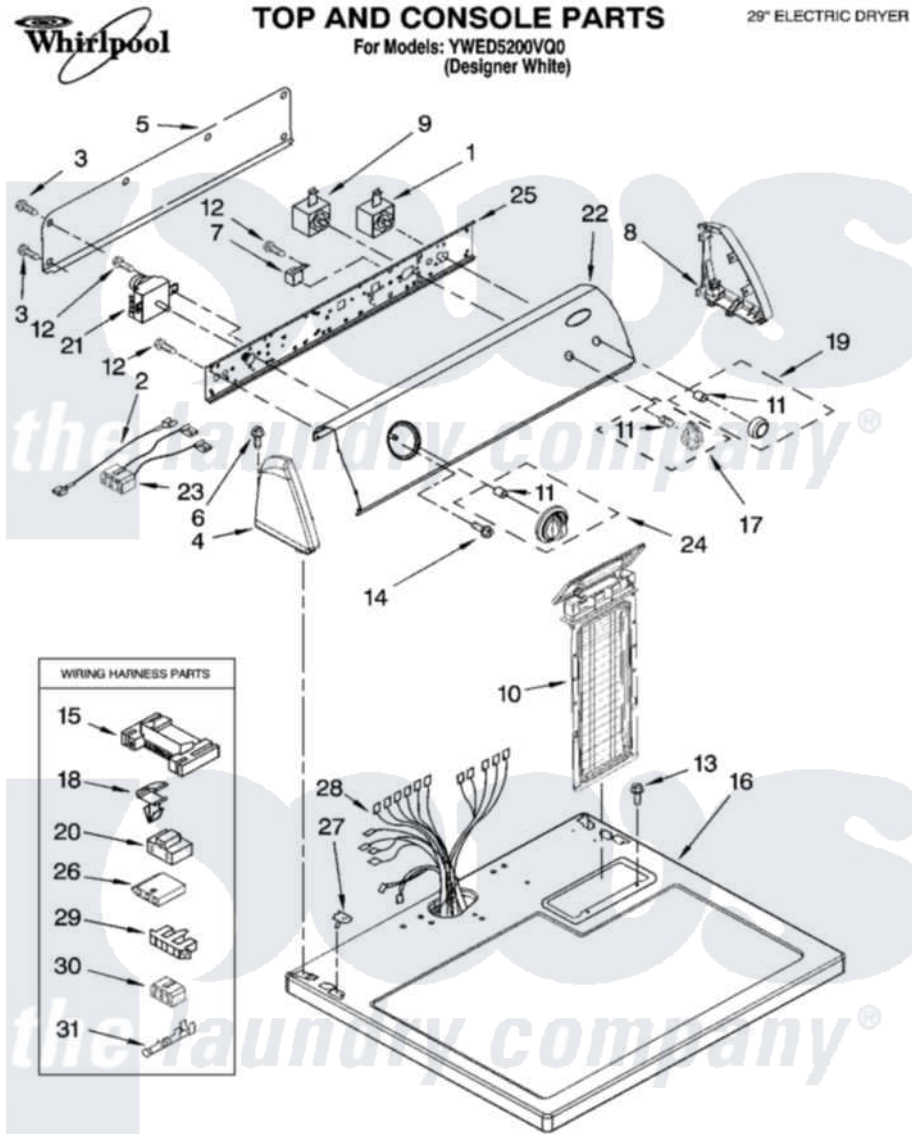

Whirlpool YWED5200VQ0 01 - TOP AND CONSOLE PARTS

9-08 Litho in U.S.A.(LT)bay

1

Part No. W10225301 Rev. A

Whirlpool [Residential Whirlpool YWED5200VQ0 Dryer Parts](#) Parts Diagram 01 - TOP AND CONSOLE PARTS
 Click on the part number to view part

Item	Original Part Number	Replaced By	Status	Part Description
1	3398095			Switch, Push-To-Start
2	3401684			Jumper, Wire
3	693995			Screw, Hex Head
4	8271365	279962		Endcap
5	8274261			Do-It-Yourself Repair Manuals
6	388326			Screw, 8-18 X 1.25
7	694419			Mini-Buzzer
8	8271359	279962		Endcap
9	3399640			Switch, Rotary
10	8557857			Screen, Lint
11	8536939			Clip, Knob
12	8533971	90767		Screw, 8A X 3/8 HeX Washer Head Tapping
13	688983	487240		Screw, For Mtg. Service Capacitor
14	8533951	3400859		Screw, Grounding
15	3395683			Receptacle, Multi-Terminal

16	8557930	8563985	Top
17	8565944		Knob, Control
18	3394427		Clip-Harness
19	8566073		Knob, Push-To-Start
20	3401144		Connector
21	3979617		Timer, 60 Hz
22	W10167872		Panel, Control
23	3976562		Jumper, Wire
24	8566061		Timer Knob Assembly
25	8544895		Bracket, Control
26	3936144		Do-It-Yourself Repair Manuals
27	357213		Nut, Push-In
28	8299874	Not Available	Harness, Wiring
29	3397269		Connector, Timer
30	3347243		Block, Disconnect
31	94614		Terminal