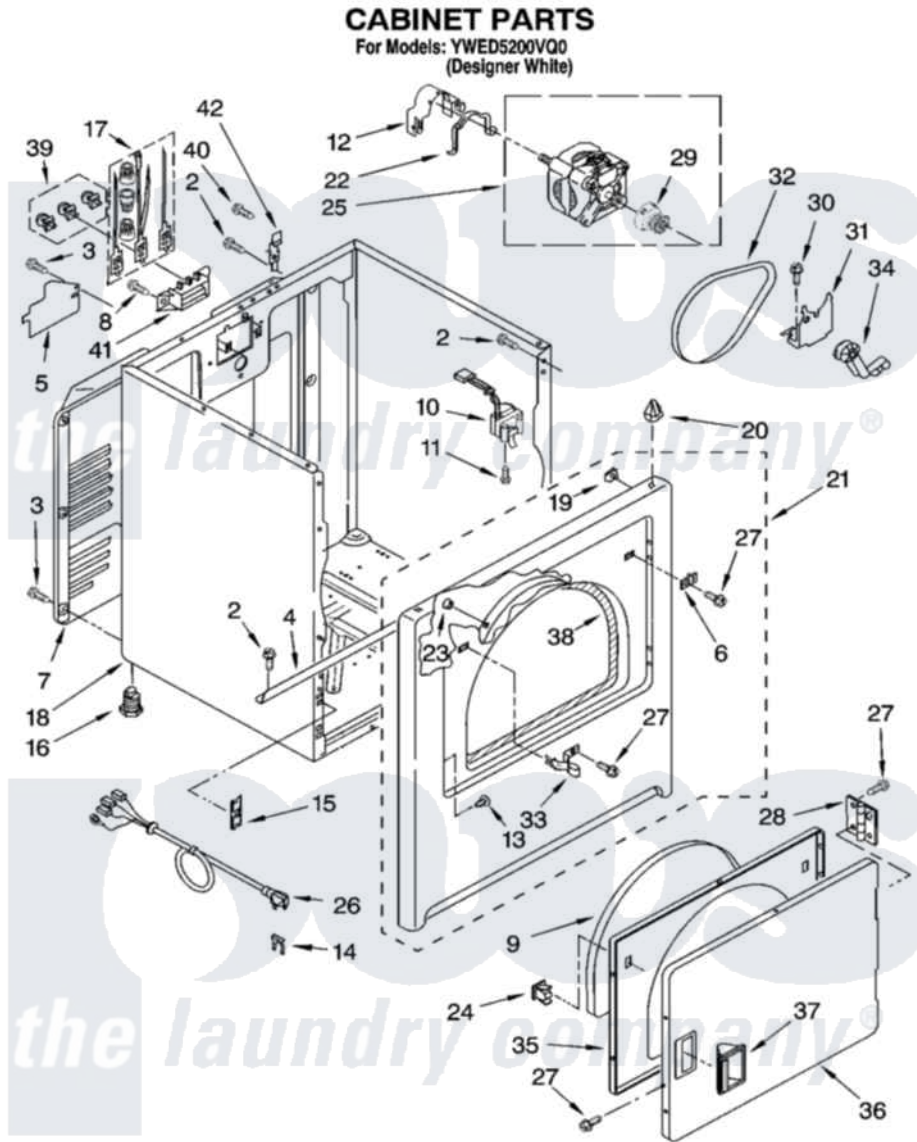

Whirlpool YWED5200VQ0 02 - CABINET PARTS

W10225301

3

Whirlpool [Residential Whirlpool YWED5200VQ0 Dryer Parts](#) Parts Diagram 02 - CABINET PARTS
Click on the part number to view part

Item	Original Part Number	Replaced By	Status	Part Description
2	343641	681414		Screw, 10AB X 1/2
3	693995			Screw, Hex Head
4	8541400			Bracket, Cabinet
5	3394202		Not Available	Cover, Terminal Block
6	3403630			Plug, Strike Hole
7	3396805	280043		Panel-Rear
8	3393008	308685		Side Trim)
9	3405246			Seal, Door Push-To-Start
10	3406107			Door Switch Assembly
11	697773	3395530		Screw
12	3404162			Clamp, Motor
13	3404413			Plug, Hinge Hole
14	694415			Clip, Strain Relief
15	3394083			Clip, Front Panel
16	3392100	49621		Feet-Leveling
"	279810			Foot-Optional

17	279318		Terminal Tinned And Brass Panel
18	8530603	8533643	Cabinet
19	98234		Clip, U-Bend
20	690363	18776	Lock, Front Top
21	3403444	279852	Panel
22	W10121316		Plug, Multivent
23	685203	279220	Clip
24	3389441		Door Catch Assembly
25	W10194250	279827	Motor-Drve
26	3394208		Cord, Power
27	342055	488627	Screw
28	3405514	W10362431	Hinge And Pin Assembly
29	8066184		Pulley, Motor
30	3400500		Bolt, 3405245 5/16-18 X 3/4
31	348780		Base, Motor
32	W10131364	341241	Belt
33	3403431		Strike, Panel
34	691366		Idler And Pulley Assembly
35	3402341		Door, Inner
36	3402335		Door, Front
37	8566059		Handle, Door
38	3406129		Seal And Bearing Assembly
39	279393		Terminal Block Screw Kit
40	697776	4331106	Screw, No.10-32 X 7/16
41	3397659		Block, Terminal
42	8066217		Hinge, Top