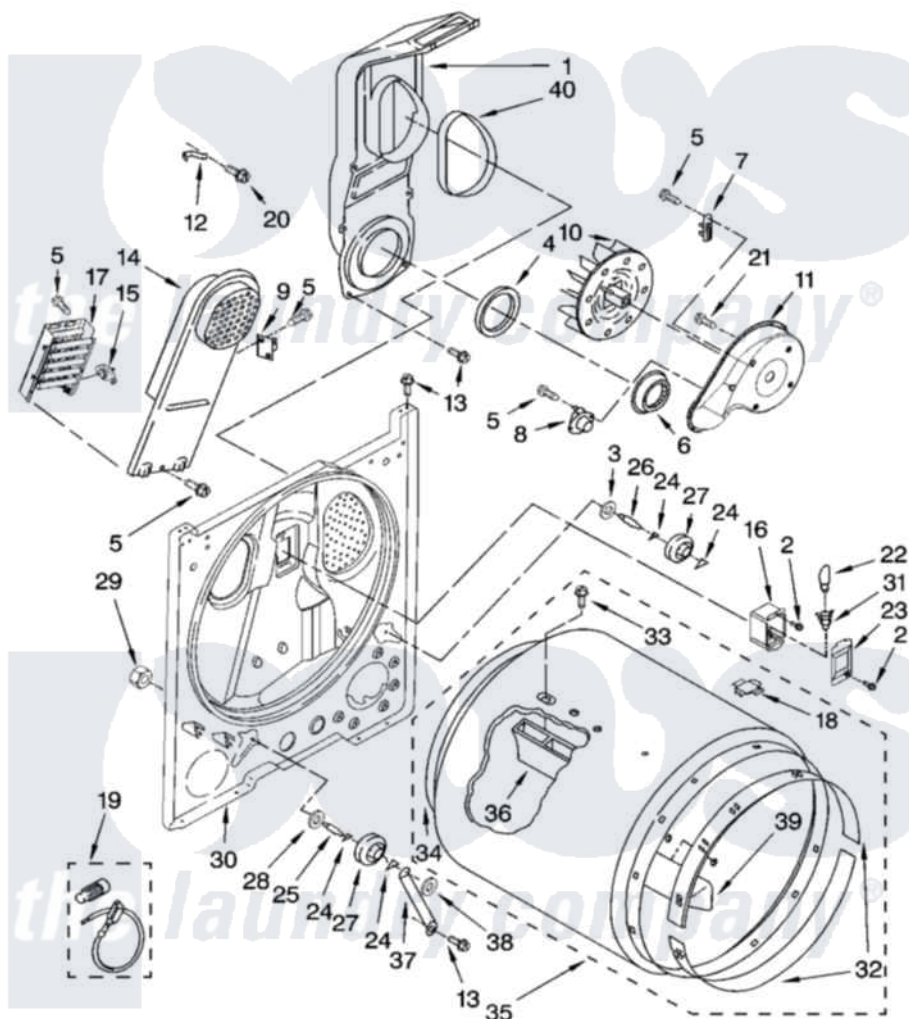

**Whirlpool YWED5200VQ0 03 - BULKHEAD PARTS, OPTIONAL PARTS
(NOT INCLUDED)**

BULKHEAD PARTS

For Models: YWED5200VQ0
(Designer White)

W10225301

5

Whirlpool [Residential Whirlpool YWED5200VQ0 Dryer Parts](#) Parts Diagram 03 - BULKHEAD PARTS, OPTIONAL PARTS (NOT INCLUDED)

[Click on the part number to view part](#)

Item	Original Part Number	Replaced By	Status	Part Description
1	348368			Lint Chute Assembly
2	487909	488729		Screw
3	3388703			Washer, Support
4	347139			Seal, Lint Chute
5	90767			Screw, 8A X 3/8 HeX Washer Head Tapping
6	696302			Shield, Exhaust
7	3392519			Thermal Limiter
8	3387134			Thermostat, Internal-Bias
9	3977393	279816		Cutoff-Tml
10	694089			Wheel, Blower
11	8577230			Housing, Blower
12	3398161			CLIP
13	343641	681414		Screw, 10AB X 1/2
14	8541818			Box, Heater

15	3977767		Thermostat, High Limit 250 F
16	3977373		Bracket, Drum Light
17	3403590	Not Available	Element, Heater
18	8066086		Plug, Drum Hole
19	279457		Wire Kit, Terminal
20	489463		Screw, 8-18 X 1/16
21	3390647	488729	Screw
22	3406124	22002263	Lamp
23	3402841	8532165	Lens, Drum Light
24	690997		Washer, Thrust
25	3399506	W10359270	Shaft, Drum Roller Threads
26	3399507	W10359269	Shaft, Drum Roller Threads
27	3397590	349241T	Support
28	348197		Washer, Support
29	3359452		Nut, Lock
30	3403413		Bulkhead
31	W10136369		Socket, Drum Light Assembly
32	692526	279441	BeaRng-Rng
33	W10109200		Screw, Baffle Mounting
34	3406130	279857	Seal
35	695587		Drum Assembly
36	692490		Baffle, Drum
37	3976434		Bracket, Support Shaft
38	90296		Nut, Push On
39	3403636		Baffle, Drum
40	339956		Seal, Air Duct To Bulkhead
	BLANK	Not Available	ACCESSORY PARTS
"	279948	4392065	Kit, Dryer Repair
"	3406839		Dry Rack Assembly
"	8522199		Accessory Parts
"	72017		Paint, Touch-Up
"	4392899		Paint, Touch-Up
"	350930		Paint, Pressurized Spray B
"	4392901		Paint, Pressurized Spray
"	350938		Paint, Pressurized Spray B
"	799344		Paint, Touch-Up)
"	4392900		Paint, Bulk)