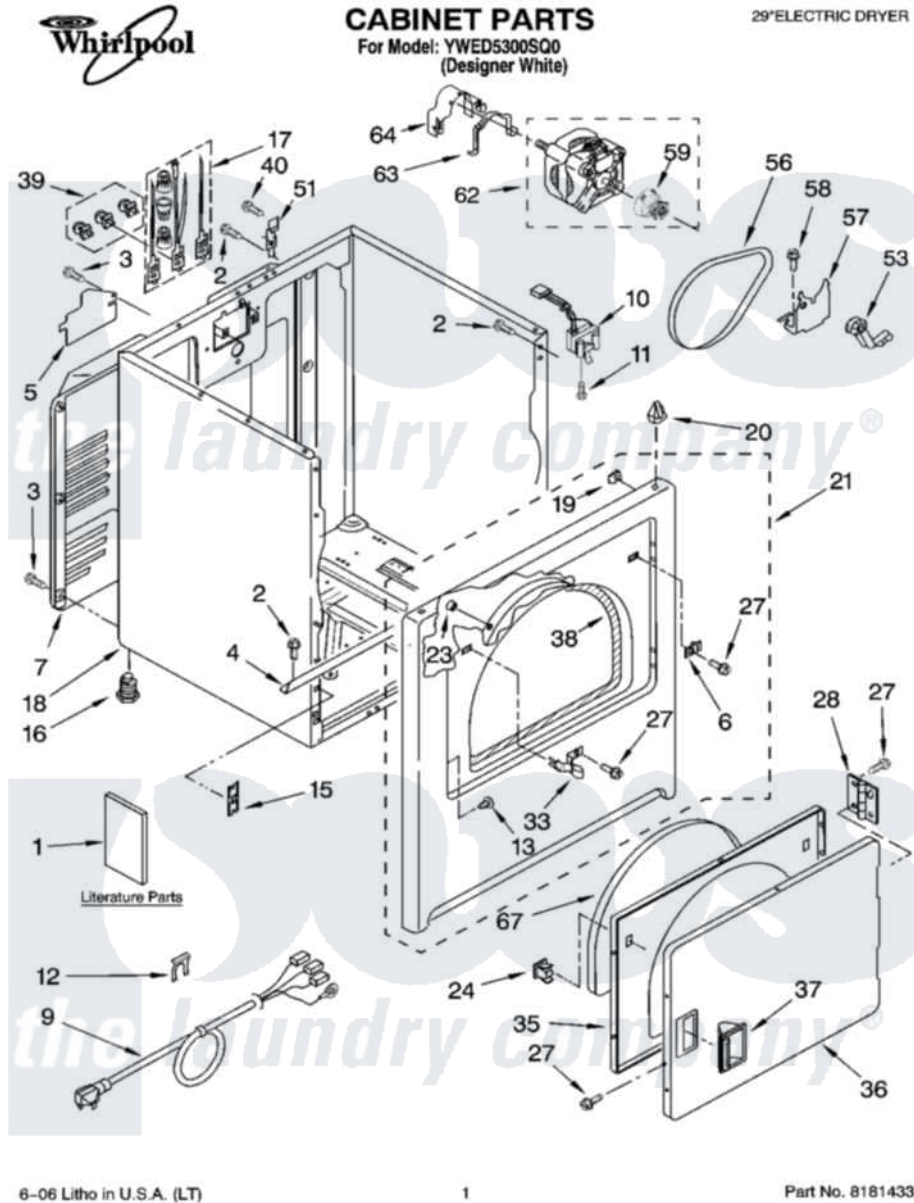

# Whirlpool YWED5300SQ0 01 - CABINET PARTS

6-06 Litho in U.S.A. (LT)

1

Part No. 8181433

Whirlpool [Residential Whirlpool YWED5300SQ0 Dryer Parts](#) Parts Diagram 01 - CABINET PARTS  
 Click on the part number to view part

Item	Original Part Number	Replaced By	Status	Part Description
1	8535831		Not Available	Instructions, Installation
"	W10036370		Not Available	Label, Energy Guide
"	W10042960		Not Available	Sheet, Cycle Feature
"	8578181		Not Available	Use & Care Guide
"	8563884		Not Available	Wiring Diagram
"	BLANK		Not Available	Following May Be Purchased DO-IT-YOURSELF REPAIR MANUALS
"	677818		Not Available	Manual, Do-It- Yourself Repair (Dryer)
2	343641	<a href="#">681414</a>		Screw, 10AB X 1/2
3	<a href="#">693995</a>			Screw, Hex Head
4	<a href="#">8541400</a>			Bracket, Cabinet
5	3394202		Not Available	Cover, Terminal Block
6	<a href="#">3403630</a>			Plug, Strike Hole
7	3396805	<a href="#">280043</a>		Panel-Rear
9	<a href="#">3394208</a>			Cord, Power