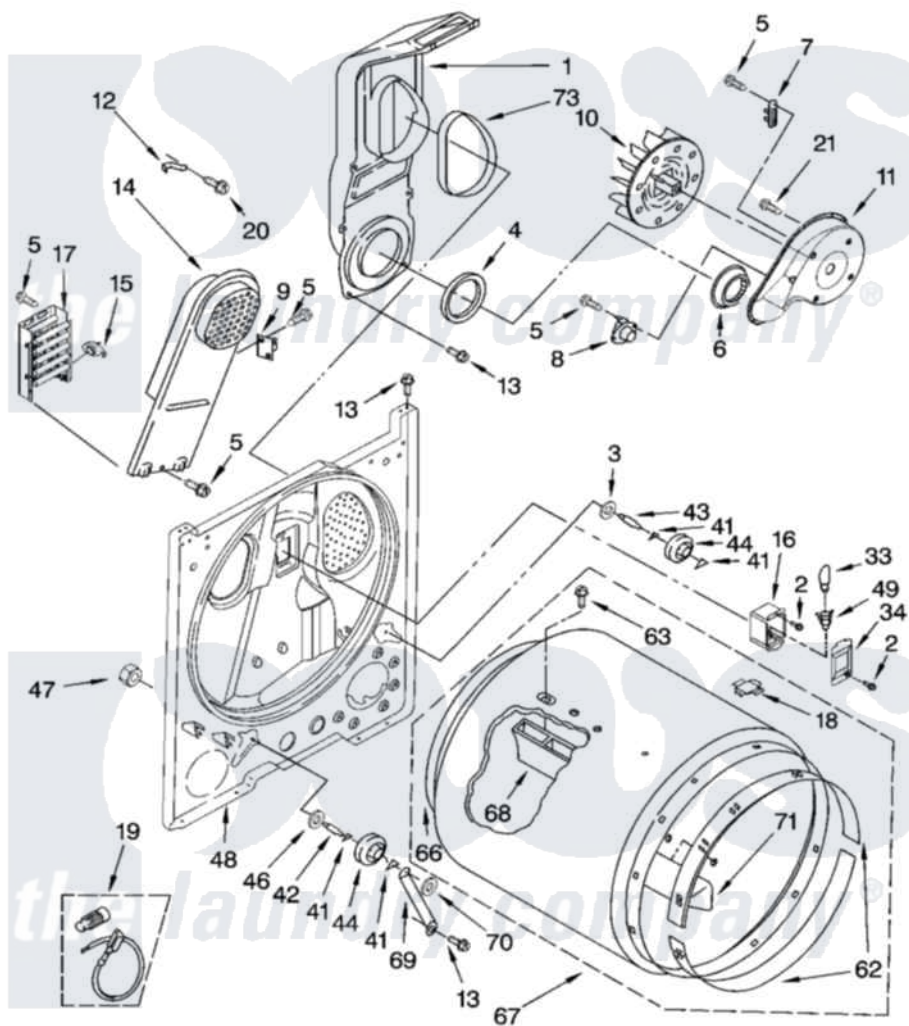

Whirlpool YWED5300SQ0 03 - BULKHEAD PARTS, OPTIONAL PARTS (NOT INCLUDED)

BULKHEAD PARTS

For Model: YWED5300SQ0
(Designer White)

8181433

5

Whirlpool [Residential Whirlpool YWED5300SQ0 Dryer Parts](#) Parts Diagram 03 - BULKHEAD PARTS, OPTIONAL PARTS (NOT INCLUDED)

[Click on the part number to view part](#)

Item	Original Part Number	Replaced By	Status	Part Description
1	348368			Lint Chute Assembly
2	487909	488729		Screw
3	3388703			Washer, Support
4	347139			Seal, Lint Chute
5	90767			Screw, 8A X 3/8 HeX Washer Head Tapping
6	696302			Shield, Exhaust
7	3392519			Thermal Limiter
8	3387134			Thermostat, Internal-Bias
9	3977393	279816		Cutoff-Tml
10	694089			Wheel, Blower
11	8577230			Housing, Blower
12	3398161			CLIP
13	343641	681414		Screw, 10AB X 1/2
14	8541818			Box, Heater

15	3977767		Thermostat, High Limit 250 F
16	3977373		Bracket, Drum Light
17	8576779	Not Available	Element, Heater (For 240 Volt Installation)
18	8066086		Plug, Drum Hole
19	279457		Wire Kit, Terminal
20	489463		Screw, 8-18 X 1/16
21	3390647	488729	Screw
33	3406124	22002263	Lamp
34	3402841	8532165	Lens, Drum Light
41	690997		Washer, Thrust
42	3399506	W10359270	Shaft, Drum Roller Threads
43	3399507	W10359269	Shaft, Drum Roller Threads
44	3397590	349241T	Support
46	348197		Washer, Support
47	3359452		Nut, Lock
48	3403413		Bulkhead
49	3403634	W10136369	Socket, Drum Light Assembly
62	692526	279441	BeaRng-Rng
63	97787	W10109200	Screw, Baffle Mounting
66	3406130	279857	Seal
67	695587		Drum Assembly
68	692490		Baffle, Drum
69	3976434		Bracket, Support Shaft
70	90296		Nut, Push On
71	3403636		Baffle, Drum
73	339956		Seal, Air Duct To Bulkhead
	BLANK	Not Available	ACCESSORY PARTS
"	279948	4392065	Kit, Dryer Repair
"	3406839		Dry Rack Assembly
"	8522199		Accessory Parts
"	72017		Paint, Touch-Up
"	350930		Paint, Pressurized Spray B
"	350938		Paint, Pressurized Spray B
"	799344		Paint, Touch-Up)