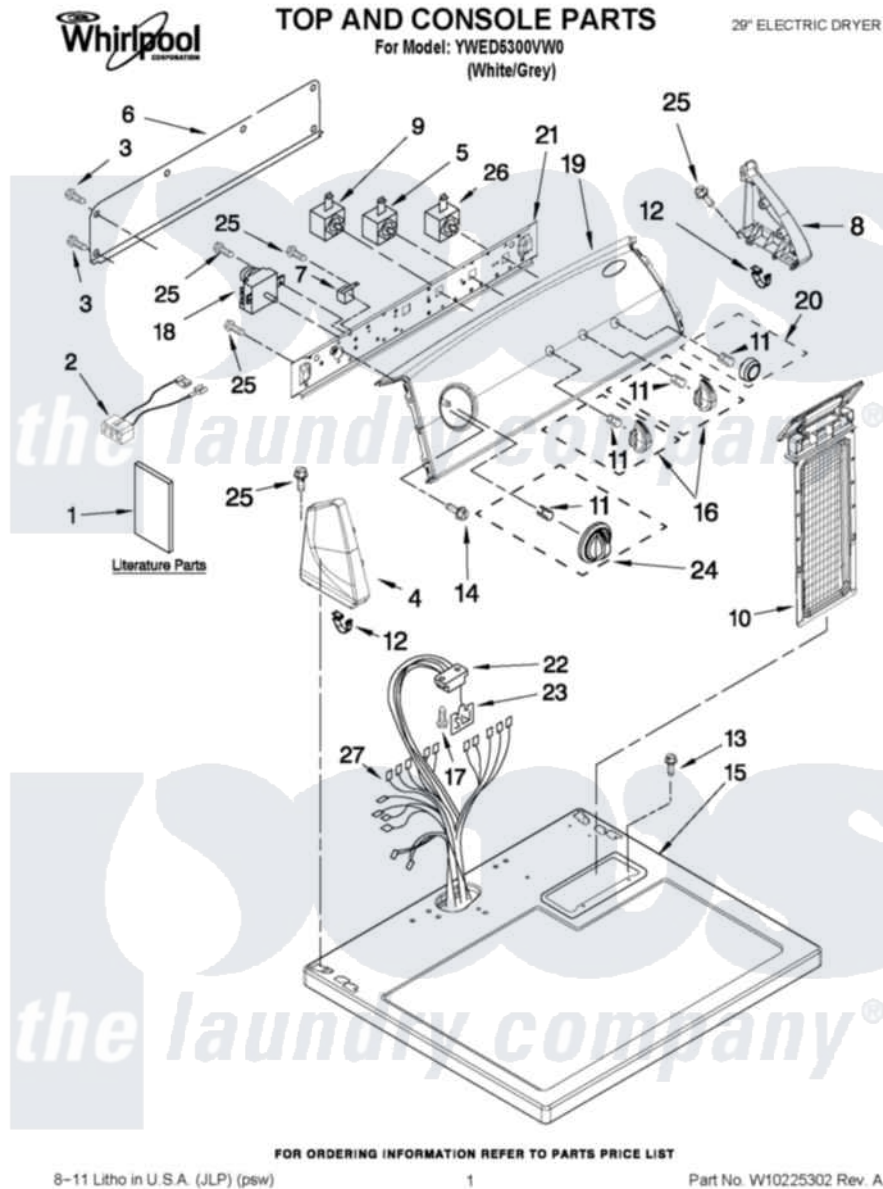

Whirlpool YWED5300VW0 01 - TOP AND CONSOLE PARTS

Whirlpool [Residential Whirlpool YWED5300VW0 Dryer Parts](#) Parts Diagram 01 - TOP AND CONSOLE PARTS
 Click on the part number to view part

Item	Original Part Number	Replaced By	Status	Part Description
1	W10296135		Not Available	INSTALLATION, INSTRUCTIONS
"	W10287573		Not Available	USE & CARE GUIDE
"	W10118081		Not Available	Wiring Diagram
2	W10113080			Wire, Jumper
3	693995			Screw, Hex Head
4	8566035	8565957		Cap, End
5	3405156			Switch, Rotary
6	W10103406			Panel, Rear Console
7	694419			Mini-Buzzer
8	8566032	8565954		Cap, End
9	8578352			Switch, Temperature
10	8557857			Screen, Lint
11	8536939			Clip, Knob
12	8312709			Clip-Console
13	688983	487240		Screw, For Mtg. Service Capacitor

14	8533951	3400859	Screw, Grounding
15	8559800	8563663	Top
16	W10034380		Knob, Control
17	343641	681414	Screw, 10AB X 1/2
18	8566184		Timer Assembly
19	W10280175		Panel, Control
20	W10034790		Knob, Push-To-Start
21	8566052		Bracket, Console
22	3391885		Connector, Edge
23	8558178		Control, Electronic
24	W10034750		Timer Knob Assembly
25	3348629	90767	Screw, 8A X 3/8 HeX Washer Head Tapping
26	3398095		Switch, Push-To-Start
27	W10111401	Not Available	Harness, Wiring