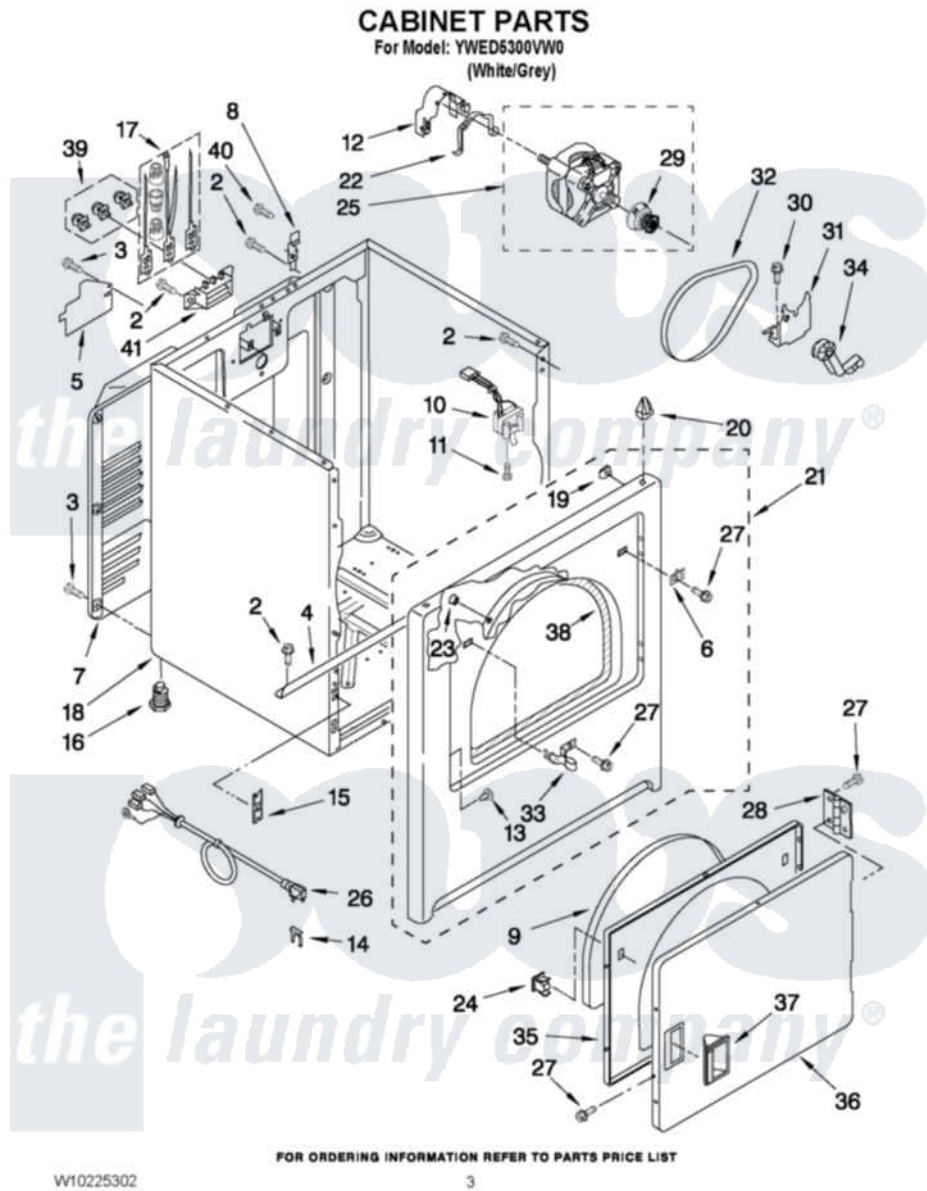

# Whirlpool YWED5300VW0 02 - CABINET PARTS

Whirlpool [Residential Whirlpool YWED5300VW0 Dryer Parts](#) Parts Diagram 02 - CABINET PARTS  
Click on the part number to view part

Item	Original Part Number	Replaced By	Status	Part Description
2	343641	<a href="#">681414</a>		Screw, 10AB X 1/2
3	<a href="#">693995</a>			Screw, Hex Head
4	<a href="#">W10236073</a>			Bracket, Cabinet
5	<a href="#">3396795</a>			Cover, Terminal Block
6	<a href="#">3403630</a>			Plug, Strike Hole
7	3396805	<a href="#">280043</a>		Panel-Rear
8	<a href="#">8066217</a>			Hinge, Top
9	<a href="#">3405246</a>			Seal, Door Push-To-Start
10	<a href="#">3406107</a>			Door Switch Assembly
11	697773	<a href="#">3395530</a>		Screw
12	<a href="#">3404162</a>			Clamp, Motor
13	<a href="#">3404413</a>			Plug, Hinge Hole
14	<a href="#">694415</a>			Clip, Strain Relief
15	<a href="#">3394083</a>			Clip, Front Panel
16	3392100	<a href="#">49621</a>		Feet-Leveling
NI	<a href="#">279810</a>			Foot-Optional