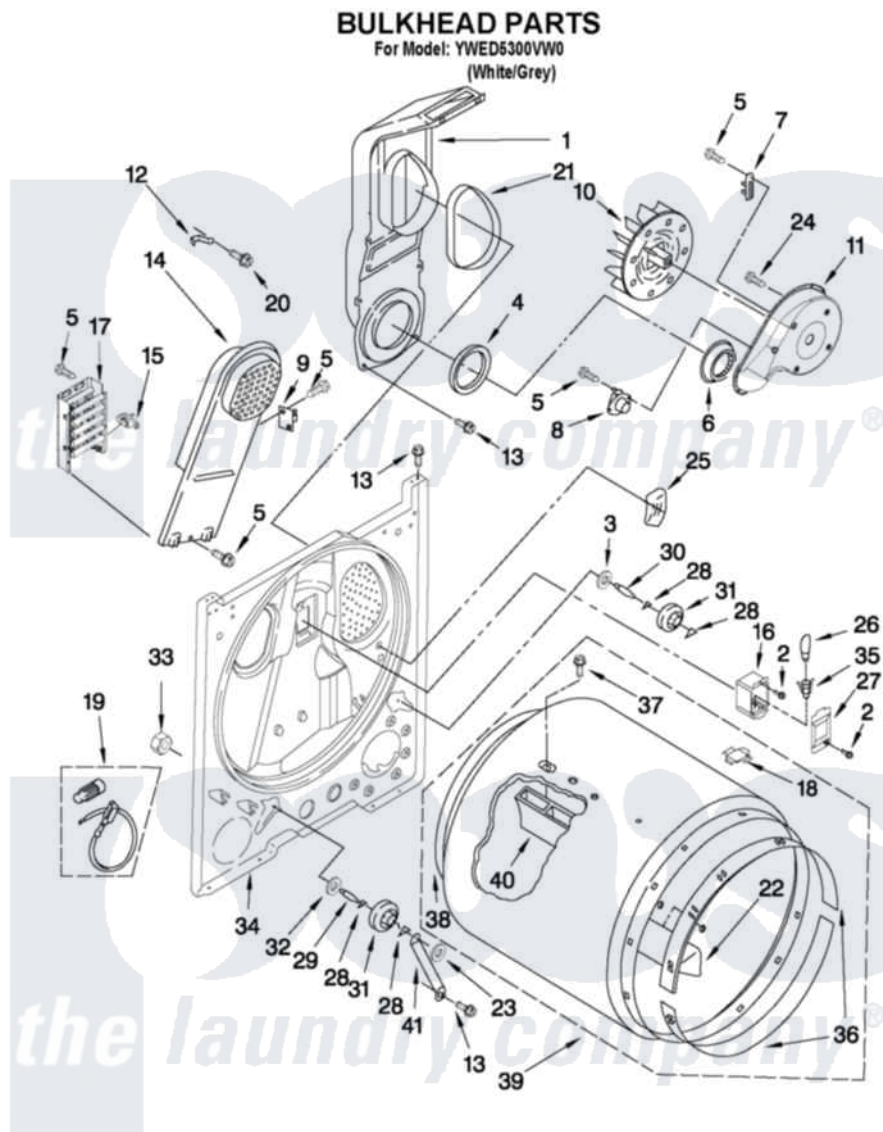

Whirlpool YWED5300VW0 03 - BULKHEAD PARTS

FOR ORDERING INFORMATION REFER TO PARTS PRICE LIST

W10225302

5

Whirlpool [Residential Whirlpool YWED5300VW0 Dryer Parts](#) Parts Diagram 03 - BULKHEAD PARTS
Click on the part number to view part

Item	Original Part Number	Replaced By	Status	Part Description
1	348368			Lint Chute Assembly
2	3390647	488729		Screw
3	3388703			Washer, Support
4	347139			Seal, Lint Chute
5	90767			Screw, 8A X 3/8 HeX Washer Head Tapping
6	696302			Shield, Exhaust
7	3392519			Thermal Limiter
8	8318268			Thermostat, Internal-Bias
9	3977393	279816		Cutoff-Tml
10	694089			Wheel, Blower
11	8577230			Housing, Blower
12	3398161			CLIP
13	343641	681414		Screw, 10AB X 1/2
14	8541818			Box, Heater
15	3977767			Thermostat, High Limit 250 F
16	3977373			Bracket, Drum Light

17	3403590	Not Available	Element, Heater
18	8066086		Plug, Drum Hole
19	279457		Wire Kit, Terminal
20	489463		Screw, 8-18 X 1/16
21	339956		Seal, Air Duct To Bulkhead
22	3403636		Baffle, Drum
23	90296		Nut, Push On
24	3390647	488729	Screw
25	3976479	279366	Electrode
26	3406124	22002263	Lamp
27	3402841	8532165	Lens, Drum Light
28	690997		Washer, Thrust
29	W10359270		Shaft, Drum Roller Threads
30	W10359269		Shaft, Drum Roller Threads
31	3397590	349241T	Support
32	348197		Washer, Support
33	W10298789		Nut, Push-In
34	3403414		Bulkhead
35	W10214261		Socket, Drum Light Assembly
36	692526	279441	BeaRng-Rng
37	W10219342		Screw, Baffle Mounting
38	W10352407	279857	Seal
39	695587		Drum Assembly
40	692490		Baffle, Drum
41	3976434		Bracket, Support Shaft