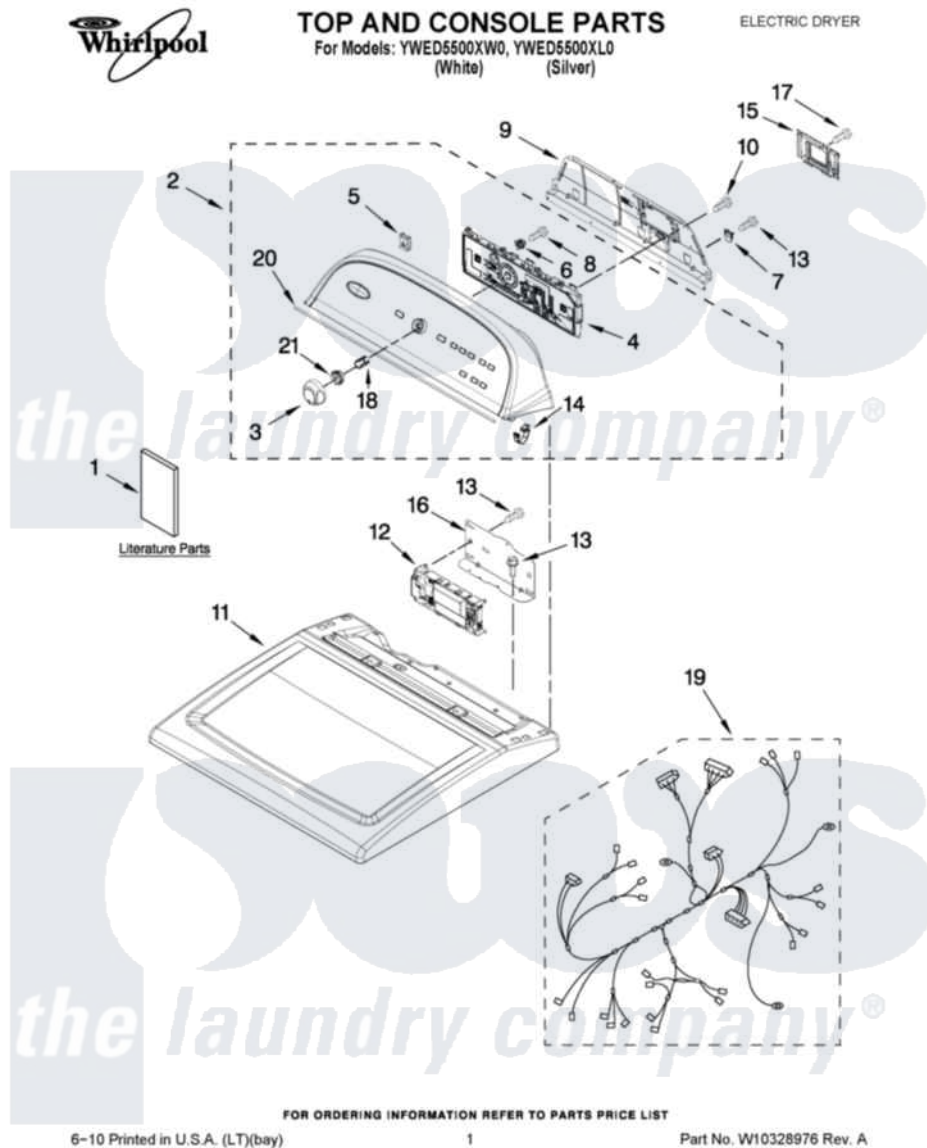

Whirlpool YWED5500XL0 01 - TOP AND CONSOLE PARTS

Whirlpool [Residential Whirlpool YWED5500XL0 Dryer Parts](#) Parts Diagram 01 - TOP AND CONSOLE PARTS
Click on the part number to view part

Item	Original Part Number	Replaced By	Status	Part Description
1	W10096984		Not Available	INSTALLATION (INSTRUCTIONS)
"	W10097012		Not Available	GUIDE, USE & CARE
"	W10097033		Not Available	TECH SHEET
2	W10269607			Console Assembly
"	W10269608			Console Assembly
3	W10251392			Knob Assembly
4	W10269623			User Interface Assembly
5	W10298336			8-18 Nch, U-Type NUT
6	W10274524			Tensioner, Facia
7	W10279552			Plug-Upper Rear Panel
8	W10219342			Screw, Baffle Mounting
9	W10096969			Panel, Rear Console
10	693995			Screw, Hex Head
11	W10260246			Top
"	W10268729			Top
12	W10259285			CCU-Control

13	3390647	488729	Screw
14	8312709		Clip-Console
15	W10286180	W10119283	Cover, Terminal Block
16	W10271580		Bracket, Motor Control
17	3390814	90767	Screw, 8A X 3/8 HeX Washer Head Tapping
18	8536939		Clip, Knob
19	W10253984	Not Available	HARNESSE, ELECTRIC
20	W10280079		Seal, Console
21	W10325119		Spacer, Knob