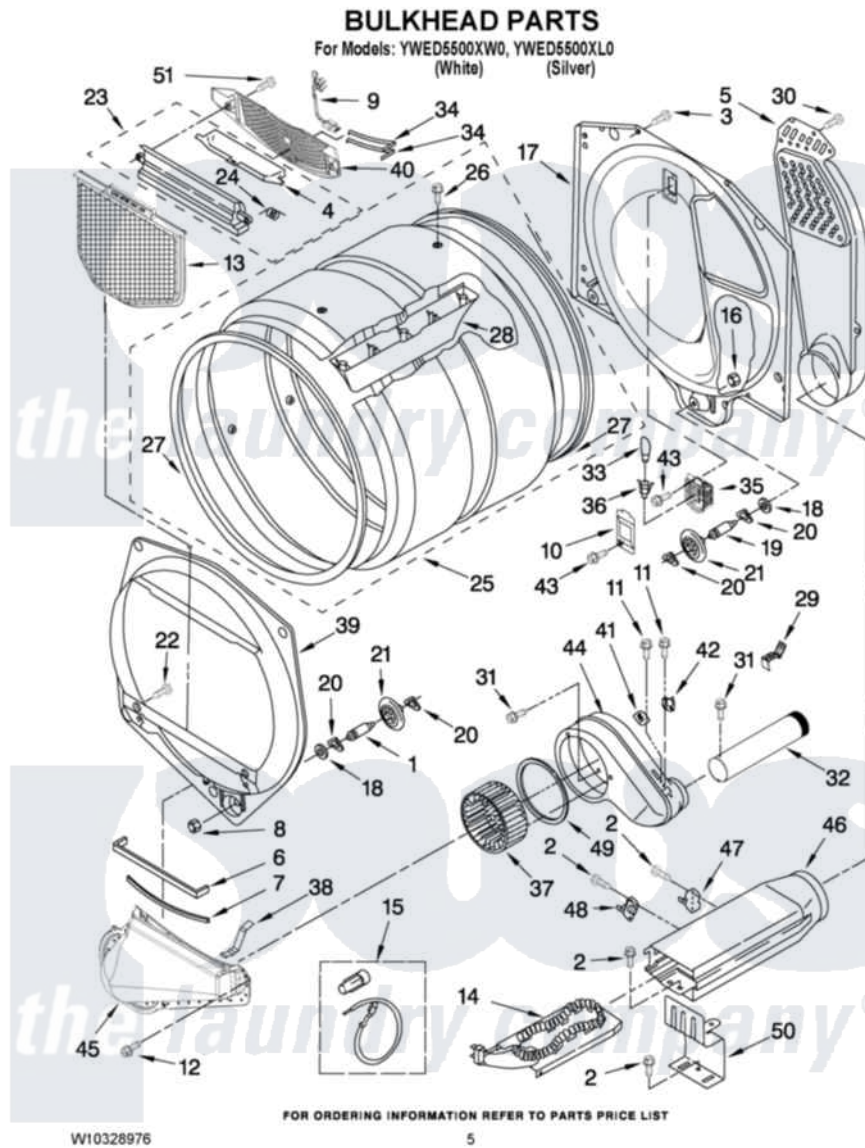

Whirlpool YWED5500XL0 03 - BULKHEAD PARTS

Whirlpool Residential Whirlpool YWED5500XL0 Dryer Parts Parts Diagram 03 - BULKHEAD PARTS
Click on the part number to view part

Item	Original Part Number	Replaced By	Status	Part Description
1	8575324	W10359271		Shaft, Drum Roller Threads
2	90767			Screw, 8A X 3/8 HeX Washer Head Tapping
3	3390647	488729		Screw
4	W10153413			Door, Lint Screen
5	697354	3387911		Duct-Air
6	697813			Seal, Outlet Housing
7	697814	697813		Seal, Outlet Housing
8	3934666	W10080210		Nut, 3/8 X 16
9	W10298258			Harness, Sensor
10	3402841	8532165		Lens, Drum Light
11	693995			Screw, Hex Head
12	359625	487240		Screw, For Mtg. Service Capacitor
13	W10049370	W10120998		Screen
14	3387747			Element, Heater
15	279457			Wire Kit, Terminal

16	W10001120	W10080190	Nut, 3/8-16
17	8520836		Bulkhead, Rear
18	3387459	W10080960	Washer, Support
19	8575325	W10359272	Shaft, Roller Drum Threads
20	690997		Washer, Thrust
21	8536973	W10314173	Support
22	695240	488729	Screw
23	W10153423		Outlet Grille, Housing Assembly
24	3394986		Spring, Lint Screen Door
25	8318215	W10197999	Drum
26	W10219342		Screw, Baffle Mounting
27	W10166807	280114	Seal
28	697693	W10113136	Baffle, Drum
29	8572105		Retainer, Toe Panel
30	8533971	90767	Screw, 8A X 3/8 HeX Washer Head Tapping
31	489463		Screw, 8-18 X 1/16
32	8066224	279936	Kit-Exhst
33	3406124	22002263	Lamp
34	3387223		Electrode, Sensor
35	8578825		Bracket, Drum Light
36	W10214261		Socket, Drum Light Assembly
37	697772		Wheel, Blower
38	8066208		Clip-Exhaust
39	697557		Bulkhead, Front
40	W10153412		Grille, Outlet
41	3392519		Thermal Limiter
42	8577274		Thermostat 295F
43	487909	488729	Screw
44	8544362	W10119255	Housing, Blower
45	8066168	W10128606	Duct-Lint
46	3392537		Box, Heater
47	8318314	279973	Kit, Thermal Cut-Off
48	3391914		Thermostat 295 F
49	697770		Seal, Cover Plate Blower Housing
50	8066099		Bracket, Heater Box
51	3357011	308685	Side Trim)