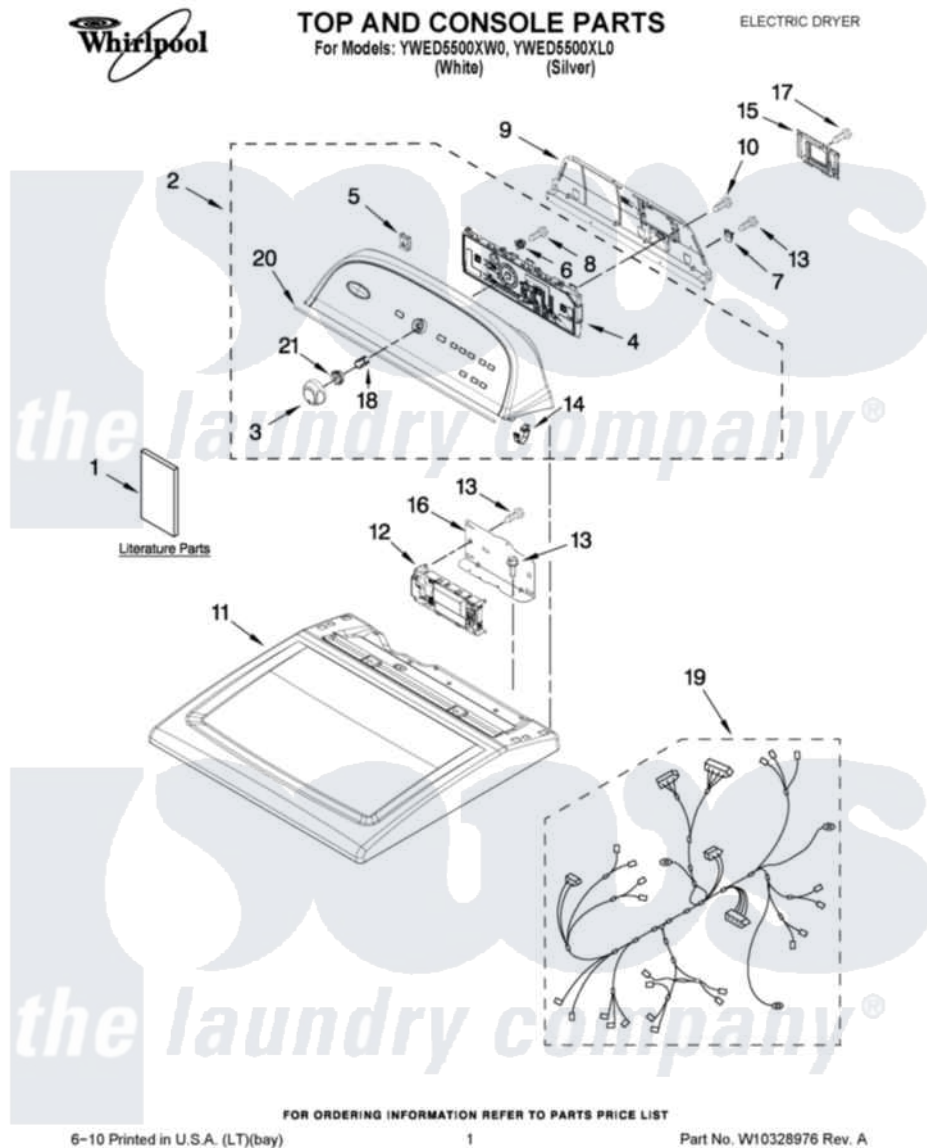

Whirlpool YWED5500XW0 01 - TOP AND CONSOLE PARTS

Whirlpool Residential Whirlpool YWED5500XW0 Dryer Parts Parts Diagram 01 - TOP AND CONSOLE PARTS
[Click on the part number to view part](#)

Item	Original Part Number	Replaced By	Status	Part Description
1	W10096984		Not Available	INSTALLATION (INSTRUCTIONS)
"	W10097012		Not Available	GUIDE, USE & CARE
"	W10097033		Not Available	TECH SHEET
2	W10269607			Console Assembly
"	W10269608			Console Assembly
3	W10251392			Knob Assembly
4	W10269623			User Interface Assembly
5	W10298336			8-18 Nch, U-Type NUT
6	W10274524			Tensioner, Facia
7	W10279552			Plug-Upper Rear Panel
8	W10219342			Screw, Baffle Mounting
9	W10096969			Panel, Rear Console
10	693995			Screw, Hex Head
11	W10260246			Top
"	W10268729			Top
12	W10259285			CCU-Control

13	3390647	488729	Screw
14	8312709		Clip-Console
15	W10286180	W10119283	Cover, Terminal Block
16	W10271580		Bracket, Motor Control
17	3390814	90767	Screw, 8A X 3/8 HeX Washer Head Tapping
18	8536939		Clip, Knob
19	W10253984	Not Available	HARNESSE, ELECTRIC
20	W10280079		Seal, Console
21	W10325119		Spacer, Knob