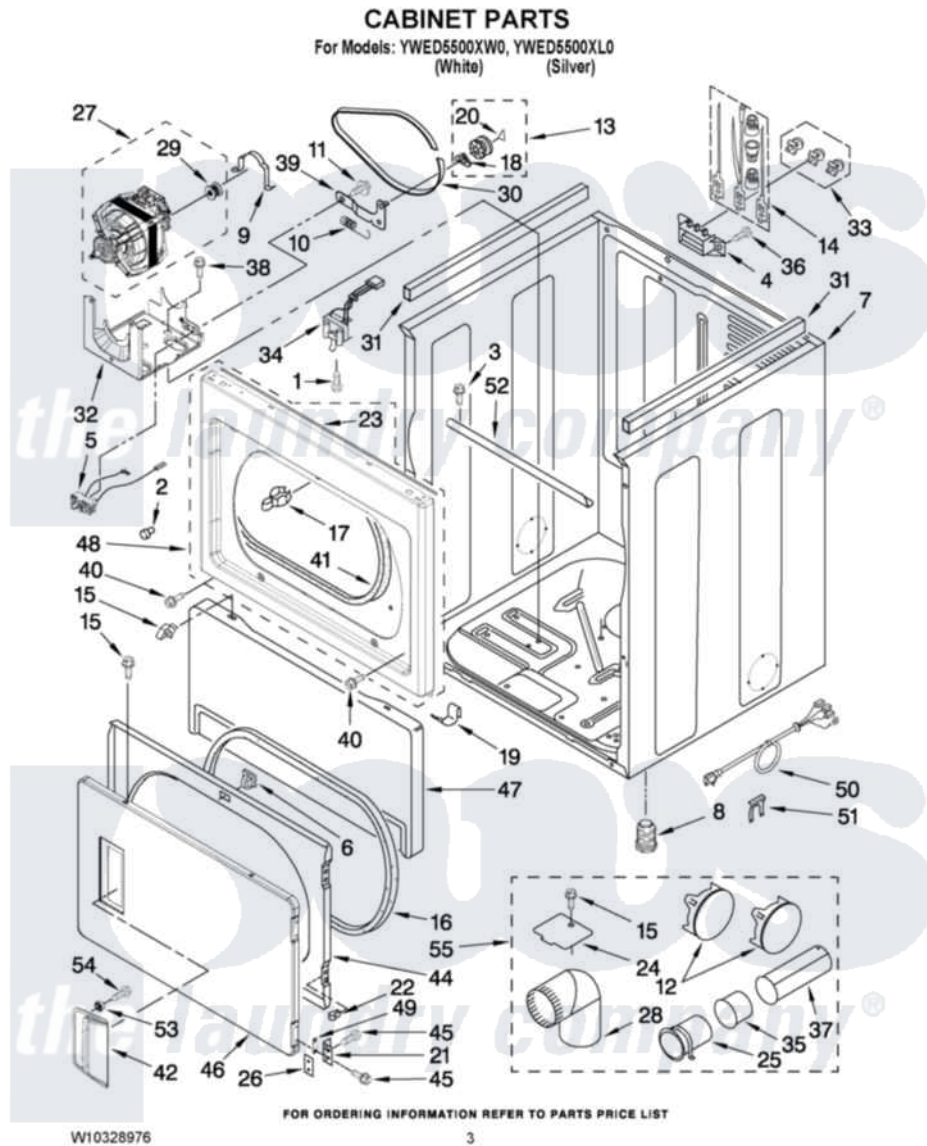

Whirlpool YWED5500XW0 02 - CABINET PARTS

Whirlpool [Residential Whirlpool YWED5500XW0 Dryer Parts](#) Parts Diagram 02 - CABINET PARTS
Click on the part number to view part

Item	Original Part Number	Replaced By	Status	Part Description
1	697773	3395530		Screw
2	693152			Bumper, Console
3	3390647	488729		Screw
4	3397659			Block, Terminal
5	W10246525	W10314253		Switch, Assembly Broken Belt
6	3392538	279570		Latch
7	8310656			Cabinet
"	W10292891			Cabinet
8	3392100	49621		Feet-Leveling
NI	279810			Foot-Optional
9	660658			Clamp, Motor Mounting 343481 685441
10	3387374			Spring, Idler
11	3389420			Retainer-Idler 1/4-20 X 1/16
12	49252			Plug, Multivent
"	W10249727			Panel, Side
13	3388672	279640		Pulley-ldr