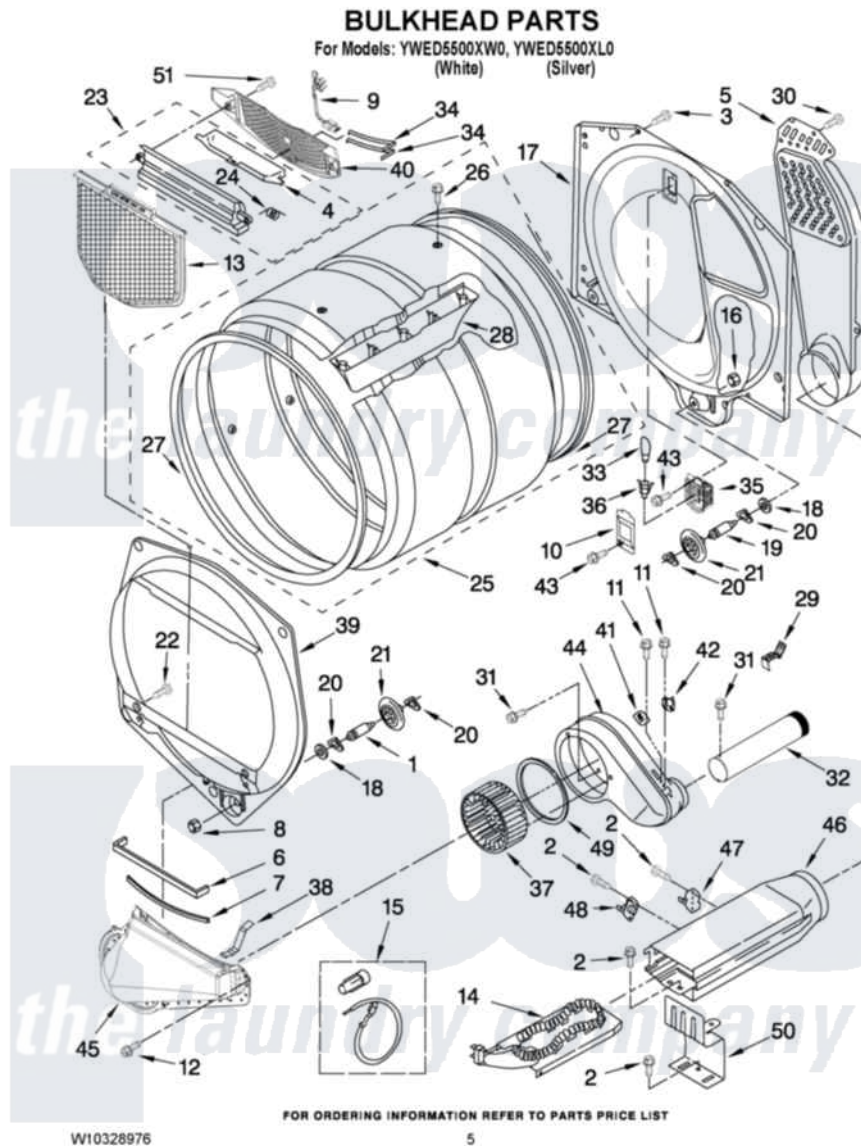

Whirlpool YWED5500XW0 03 - BULKHEAD PARTS

Whirlpool [Residential Whirlpool YWED5500XW0 Dryer Parts](#) Parts Diagram 03 - BULKHEAD PARTS
Click on the part number to view part

Item	Original Part Number	Replaced By	Status	Part Description
1	8575324	W10359271		Shaft, Drum Roller Threads
2	90767			Screw, 8A X 3/8 HeX Washer Head Tapping
3	3390647	488729		Screw
4	W10153413			Door, Lint Screen
5	697354	3387911		Duct-Air
6	697813			Seal, Outlet Housing
7	697814	697813		Seal, Outlet Housing
8	3934666	W10080210		Nut, 3/8 X 16
9	W10298258			Harness, Sensor
10	3402841	8532165		Lens, Drum Light
11	693995			Screw, Hex Head
12	359625	487240		Screw, For Mtg. Service Capacitor
13	W10049370	W10120998		Screen
14	3387747			Element, Heater
15	279457			Wire Kit, Terminal

16	W10001120	W10080190	Nut, 3/8-16
17	8520836		Bulkhead, Rear
18	3387459	W10080960	Washer, Support
19	8575325	W10359272	Shaft, Roller Drum Threads
20	690997		Washer, Thrust
21	8536973	W10314173	Support
22	695240	488729	Screw
23	W10153423		Outlet Grille, Housing Assembly
24	3394986		Spring, Lint Screen Door
25	8318215	W10197999	Drum
26	W10219342		Screw, Baffle Mounting
27	W10166807	280114	Seal
28	697693	W10113136	Baffle, Drum
29	8572105		Retainer, Toe Panel
30	8533971	90767	Screw, 8A X 3/8 HeX Washer Head Tapping
31	489463		Screw, 8-18 X 1/16
32	8066224	279936	Kit-Exhst
33	3406124	22002263	Lamp
34	3387223		Electrode, Sensor
35	8578825		Bracket, Drum Light
36	W10214261		Socket, Drum Light Assembly
37	697772		Wheel, Blower
38	8066208		Clip-Exhaust
39	697557		Bulkhead, Front
40	W10153412		Grille, Outlet
41	3392519		Thermal Limiter
42	8577274		Thermostat 295F
43	487909	488729	Screw
44	8544362	W10119255	Housing, Blower
45	8066168	W10128606	Duct-Lint
46	3392537		Box, Heater
47	8318314	279973	Kit, Thermal Cut-Off
48	3391914		Thermostat 295 F
49	697770		Seal, Cover Plate Blower Housing
50	8066099		Bracket, Heater Box
51	3357011	308685	Side Trim)