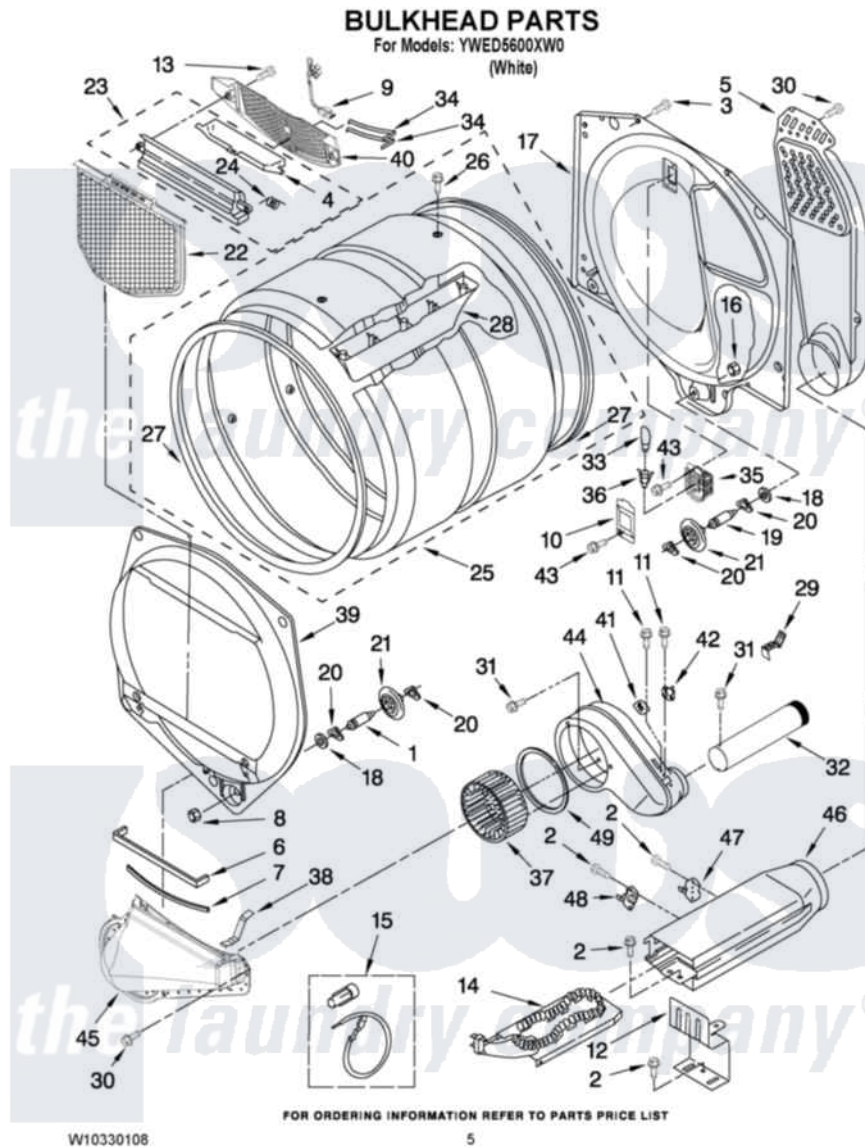

Whirlpool YWED5600XW0 03 - BULKHEAD PARTS

Whirlpool Residential Whirlpool YWED5600XW0 Dryer Parts Parts Diagram 03 - BULKHEAD PARTS
Click on the part number to view part

| Item | Original Part Number | Replaced By | Status | Part Description |
|------|---------------------------|---------------------------|--------|---|
| 1 | 8575324 | W10359271 | | Shaft, Drum Roller Threads |
| 2 | 90767 | | | Screw, 8A X 3/8 HeX Washer Head Tapping |
| 3 | 3390647 | 488729 | | Screw |
| 4 | W10153413 | | | Door, Lint Screen |
| 5 | 697354 | 3387911 | | Duct-Air |
| 6 | 697813 | | | Seal, Outlet Housing |
| 7 | 697814 | 697813 | | Seal, Outlet Housing |
| 8 | 3934666 | W10080210 | | Nut, 3/8 X 16 |
| 9 | W10298258 | | | Harness, Sensor |
| 10 | 3402841 | 8532165 | | Lens, Drum Light |
| 11 | 693995 | | | Screw, Hex Head |
| 12 | 8066099 | | | Bracket, Heater Box |
| 13 | 3357011 | 308685 | | Side Trim) |
| 14 | 3387747 | | | Element, Heater |
| 15 | 279457 | | | Wire Kit, Terminal |
| 16 | W10001120 | W10080190 | | Nut, 3/8-16 |