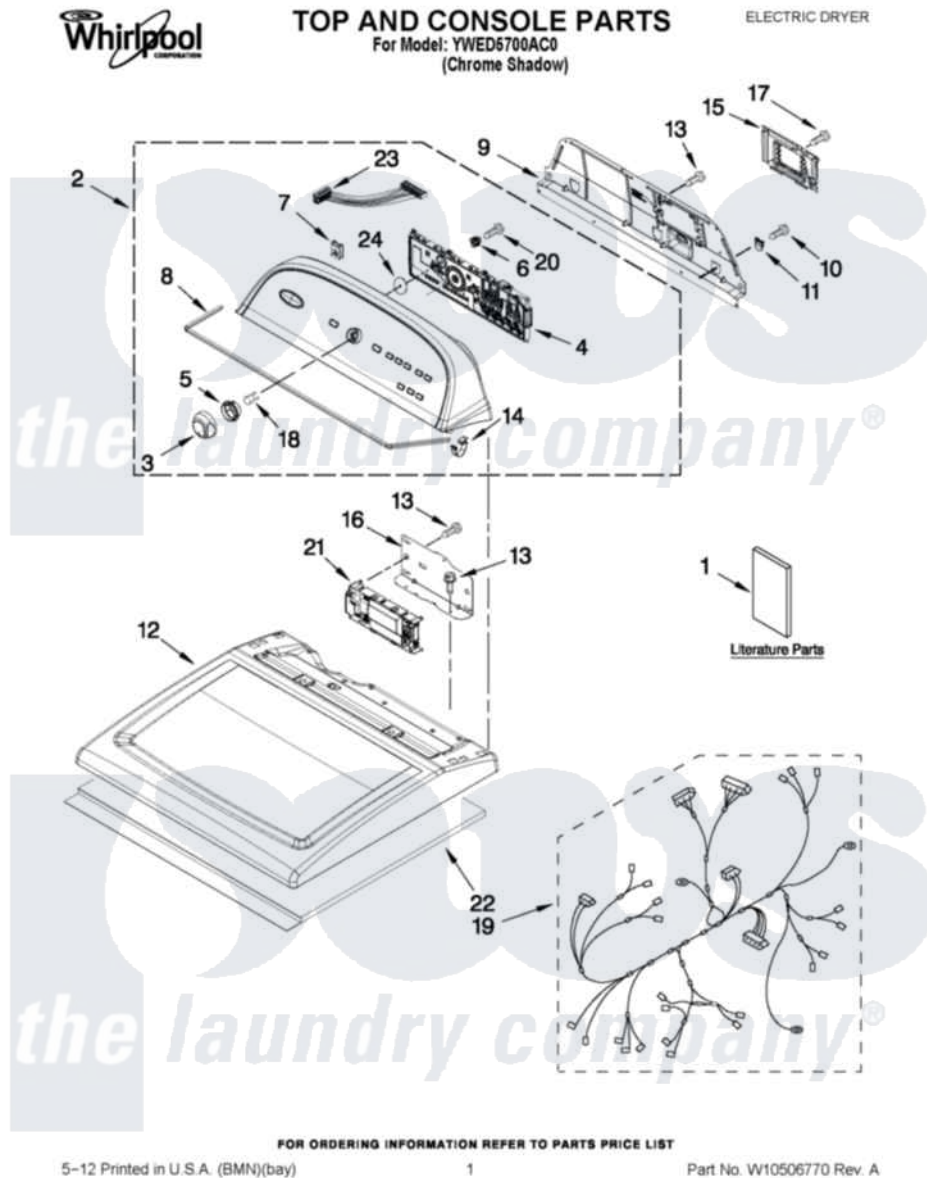

Whirlpool YWED5700AC0 01 - TOP AND CONSOLE PARTS

5-12 Printed in U.S.A. (BMN)(bay)

1

Part No. W10506770 Rev. A

Whirlpool Residential Whirlpool YWED5700AC0 Dryer Parts Parts Diagram 01 - TOP AND CONSOLE PARTS

[Click on the part number to view part](#)

Item	Original Part Number	Replaced By	Status	Part Description
1	W10115228		Not Available	INSTRUCTIONS, INSTALLATION
"	W10097053		Not Available	GUIDE, USE & CARE
"	W10417013		Not Available	TECH SHEET
2	W10458788			Console Assembly
3	W10251394			Assembly, Knob White And Silver Models
4	W10269626			User Interface Assembly
5	W10325119			Spacer, Knob
6	W10274524			Tensioner, Facia
7	W10298336			8-18 Nch, U-Type NUT
8	W10280079			Seal, Console
9	W10096969			Panel, Rear Console
10	693995			Screw, Hex Head
11	W10279552			Plug-Upper Rear Panel
12	W10458665			Top
13	3390647	488729		Screw

14	8312709		Clip-Console
15	W10286180	W10119283	Cover, Terminal Block
16	W10271580		Bracket, Motor Control
17	3390814	90767	Screw, 8A X 3/8 HeX Washer Head Tapping
18	8536939		Clip, Knob
19	W10287254	Not Available	HARNESS, ELECTRIC
20	W10219342		Screw, Baffle Mounting
21	W10214008		Control, Electronic
22	W10323092		Seal, User Interface
23	W10285494		Cable, User Interface
24	W10123956		Dampening Panel