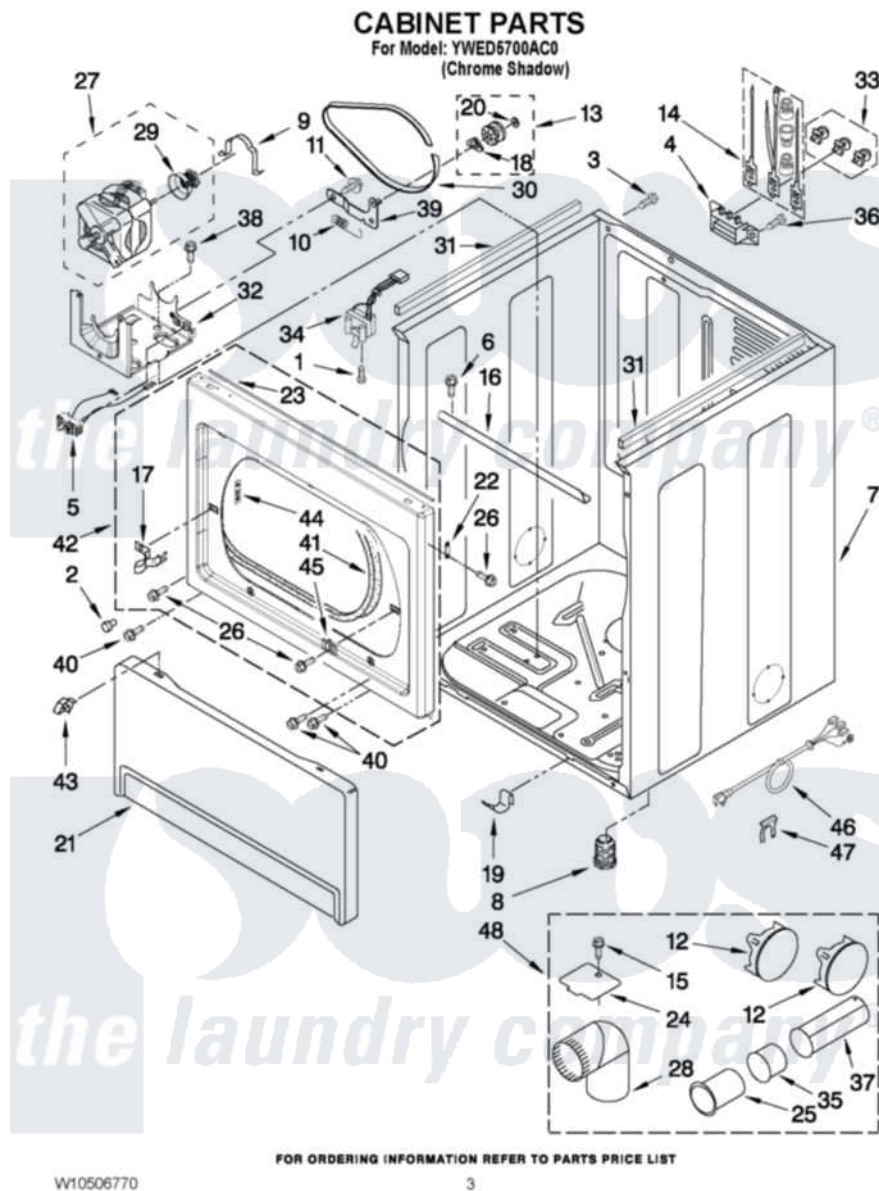

Whirlpool YWED5700AC0 02 - CABINET PARTS

Whirlpool [Residential Whirlpool YWED5700AC0 Dryer Parts](#) Parts Diagram 02 - CABINET PARTS
Click on the part number to view part

Item	Original Part Number	Replaced By	Status	Part Description
1	697773	3395530		Screw
2	693152			Bumper, Console
3	8533971	90767		Screw, 8A X 3/8 HeX Washer Head Tapping
4	3397659			Block, Terminal
5	W10411936			Switch, Broken Belt
6	3390647	488729		Screw
7	W10458797			Cabinet
8	3392100	49621		Feet-Leveling
NI	279810			Foot-Optional
9	W10121316			Plug, Multivent
10	3387374			Spring, Idler
11	3389420			Retainer-Idler 1/4-20 X 1/16
12	W10404617			Plug, Multivent
13	3388672	279640		Pulley-ldr
14	279318			Terminal Tinned And Brass Panel

15	488729		Screw
16	W10236068		Bracket, Cabinet
17	3403431		Strike, Panel
18	690997		Washer, Thrust
19	W10291934		Clip
20	W10121334		Washer, Thrust
21	W10459664		Toe Panel
22	W10304147		Plug, Hinge Screw
23	W10312811		Seal, Spill Guard
24	3394331		Plate Cover
25	8563747		Exhaust Pipe Medium Pipe
26	342055	488627	Screw
27	W10396028	279787	Motor-Drive
28	49026		4" - 90° Elbow
29	8578220		Pulley, Motor
30	3387610	661570	Belt
31	W10336128		Seal, Spill Guard
32	W10242878		Bracket, Motor Mounting
33	279393		Terminal Block Screw Kit
34	3406107		Door Switch Assembly
35	W10331278		Exhaust Pipe
36	3393008	308685	Side Trim)
37	8563749		Exhaust Pipe
38	343641	681414	Screw, 10AB X 1/2
39	3388674	W10118756	Idler Bracket
40	3357011	308685	Side Trim)
41	3387242		Seal, Front Panel
42	W10459666	Not Available	UPPER FRONT PANEL
43	3388229		Retainer, Toe Panel
44	3390902		Clip, Door Hinge
45	W10097055		Plug, Strike
46	8579325		Power Cord
47	694415		Clip, Strain Relief
48	W10186596	W10470674	Dryer Exhaust Kit