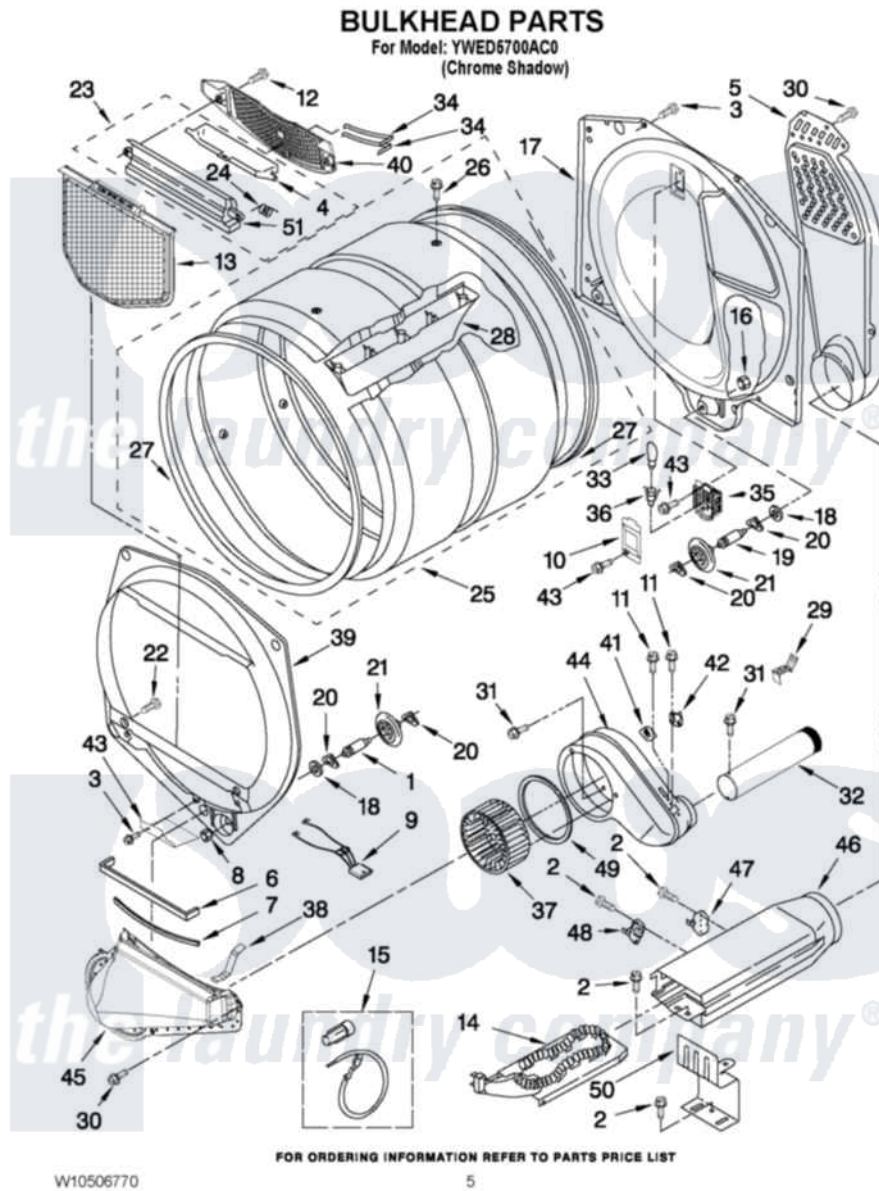

# Whirlpool YWED5700AC0 03 - BULKHEAD PARTS

Whirlpool Residential Whirlpool YWED5700AC0 Dryer Parts Parts Diagram 03 - BULKHEAD PARTS  
 Click on the part number to view part

Item	Original Part Number	Replaced By	Status	Part Description
1	<a href="#">W10359271</a>			Shaft, Drum Roller Threads
2	<a href="#">90767</a>			Screw, 8A X 3/8 HeX Washer Head Tapping
3	3390647	<a href="#">488729</a>		Screw
4	<a href="#">W10153413</a>			Door, Lint Screen
5	697354	<a href="#">3387911</a>		Duct-Air
6	<a href="#">697813</a>			Seal, Outlet Housing
7	697814	<a href="#">697813</a>		Seal, Outlet Housing
8	3934666	<a href="#">W10080210</a>		Nut, 3/8 X 16
9	<a href="#">W10298258</a>			Harness, Sensor
10	3402841	<a href="#">8532165</a>		Lens, Drum Light
11	<a href="#">693995</a>			Screw, Hex Head
12	3357011	<a href="#">308685</a>		Side Trim )
13	W10049370	<a href="#">W10120998</a>		Screen
14	<a href="#">3387747</a>			Element, Heater
15	<a href="#">279457</a>			Wire Kit, Terminal
16	W10001120	<a href="#">W10080190</a>		Nut, 3/8-16