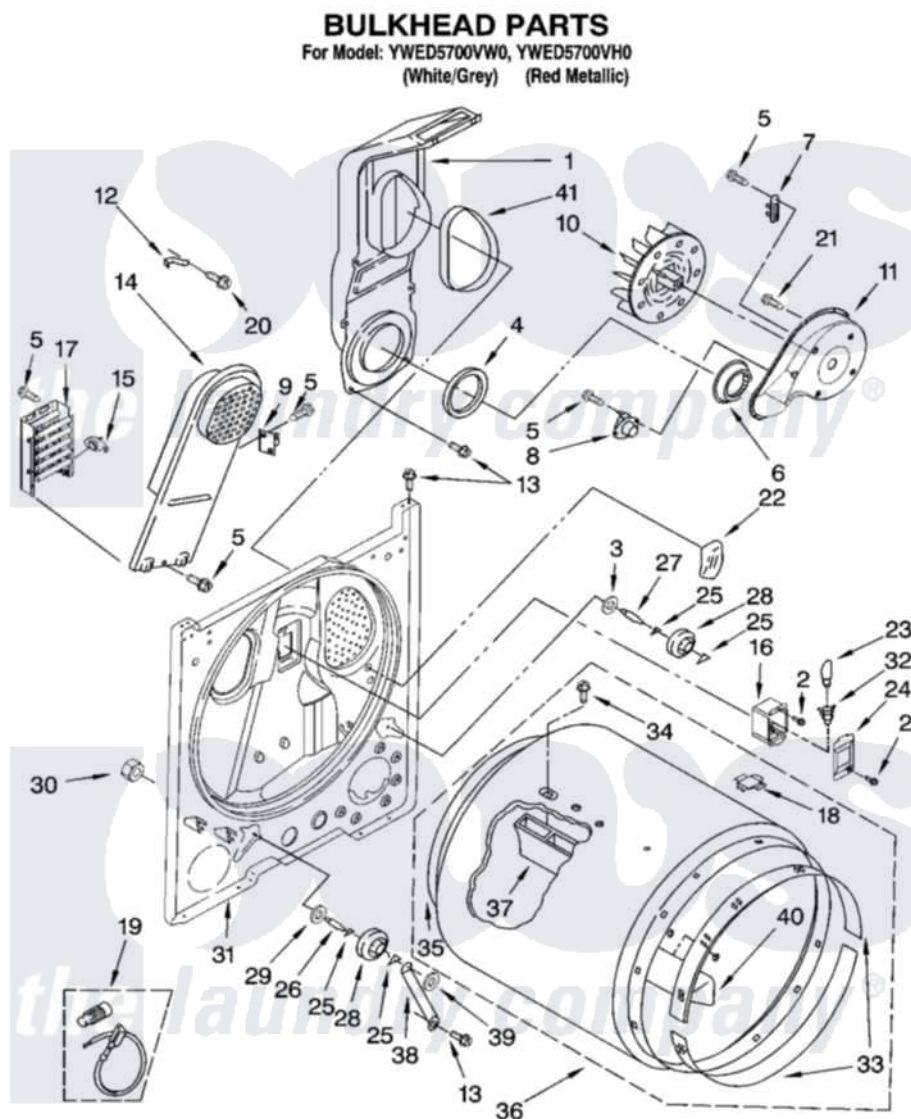

Whirlpool YWED5700VH0 03 - BULKHEAD PARTS, OPTIONAL PARTS (NOT INCLUDED)

W10233045

5

Whirlpool [Residential Whirlpool YWED5700VH0 Dryer Parts](#) Parts Diagram 03 - BULKHEAD PARTS, OPTIONAL PARTS (NOT INCLUDED)

[Click on the part number to view part](#)

Item	Original Part Number	Replaced By	Status	Part Description
1	348368			Lint Chute Assembly
2	487909	488729		Screw
3	3388703			Washer, Support
4	347139			Seal, Lint Chute
5	90767			Screw, 8A X 3/8 HeX Washer Head Tapping
6	696302			Shield, Exhaust
7	3392519			Thermal Limiter
8	8318268			Thermostat, Internal-Bias
9	3977393	279816		Cutoff-Tml
10	694089			Wheel, Blower
11	8577230			Housing, Blower
12	3398161			CLIP
13	343641	681414		Screw, 10AB X 1/2
14	8541818			Box, Heater

15	3977767		Thermostat, High Limit 250 F
16	3977373		Bracket, Drum Light
17	3403590	Not Available	Element, Heater
18	8066086		Plug, Drum Hole
19	279457		Wire Kit, Terminal
20	489463		Screw, 8-18 X 1/16
21	3390647	488729	Screw
22	3976479	279366	Electrode
23	3406124	22002263	Lamp
24	3402841	8532165	Lens, Drum Light
25	690997		Washer, Thrust
26	3399506	W10359270	Shaft, Drum Roller Threads
27	3399507	W10359269	Shaft, Drum Roller Threads
28	3397590	349241T	Support
29	348197		Washer, Support
30	3359452		Nut, Lock
31	3403414		Bulkhead
32	W10136369		Socket, Drum Light Assembly
33	692526	279441	BeaRng-Rng
34	W10109200		Screw, Baffle Mounting
35	3406130	279857	Seal
36	695587		Drum Assembly
37	692490		Baffle, Drum
38	3976434		Bracket, Support Shaft
39	90296		Nut, Push On
40	3403636		Baffle, Drum
41	339956		Seal, Air Duct To Bulkhead
	BLANK	Not Available	ACCESSORY PARTS
"	279948	4392065	Kit, Dryer Repair
"	3406839		Dry Rack Assembly
"	8522199		Accessory Parts
"	72017		Paint, Touch-Up
"	350930		Paint, Pressurized Spray B
"	350938		Paint, Pressurized Spray B
"	799344		Paint, Touch-Up)