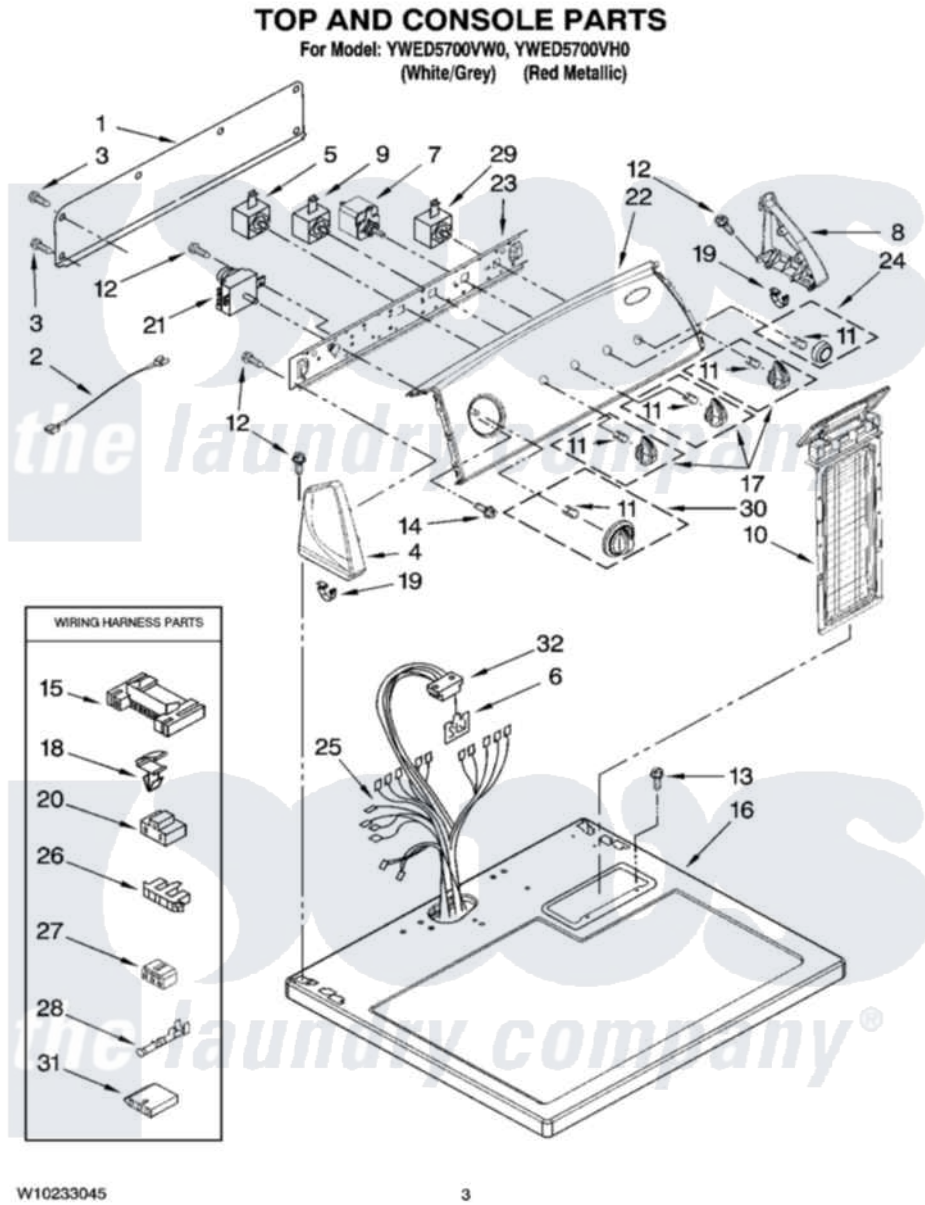

Whirlpool YWED5700VW0 02 - TOP AND CONSOLE PARTS

Whirlpool Residential Whirlpool YWED5700VW0 Dryer Parts Parts Diagram 02 - TOP AND CONSOLE PARTS
Click on the part number to view part

Item	Original Part Number	Replaced By	Status	Part Description
1	8274261			Do-It-Yourself Repair Manuals
2	3401668			Wire, Jumper
3	693995			Screw, Hex Head
4	8566035	8565957		Cap, End
"	W10205959			Cap, End
5	8528330			Switch, Temperature
6	8558178			Control, Electronic
7	3398093			Buzzer, Adjustable
8	8566032	8565954		Cap, End
"	W10205953			Cap, End
9	3405154			Switch Rotary
10	8557857			Screen, Lint
"	W10205825			Screen, Lint
11	8536939			Clip, Knob
12	8533971	90767		Screw, 8A X 3/8 HeX Washer Head Tapping
				Screw, For Mtn. Service

13	688983	487240	Screw, For Mtg. Service Capacitor
14	8533951	3400859	Screw, Grounding
15	3395683		Receptacle, Multi-Terminal
16	8559800	8563663	Top
"	W10214597		Top
17	W10034380		Knob, Control
18	3394427		Clip-Harness
19	8312709		Clip-Console
20	3401144		Connector
21	3406725		Timer Assembly
22	W10167873		Panel, Control
23	8566052		Bracket, Console
24	W10034770		Knob, Push-To-Start
25	8299892	Not Available	Harness, Wiring
26	3397269		Connector, Timer
27	3347243		Block, Disconnect
28	94614		Terminal
29	3398094		Switch, Push To Start
30	W10034750		Timer Knob Assembly
31	3936144		Do-It-Yourself Repair Manuals
32	3391885		Connector, Edge