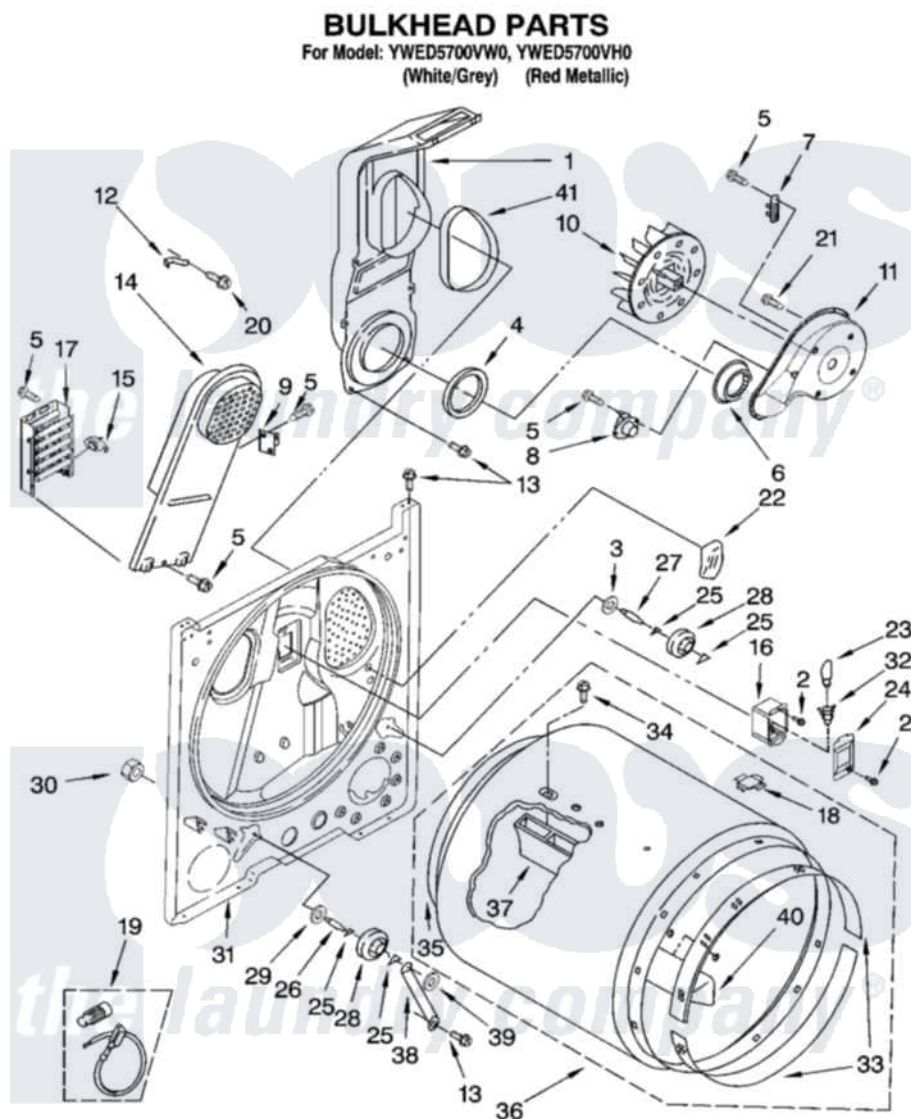

Whirlpool YWED5700VW0 03 - BULKHEAD PARTS, OPTIONAL PARTS (NOT INCLUDED)

W10233045

5

Whirlpool [Residential Whirlpool YWED5700VW0 Dryer Parts](#) Parts Diagram 03 - BULKHEAD PARTS, OPTIONAL PARTS (NOT INCLUDED)

[Click on the part number to view part](#)

Item	Original Part Number	Replaced By	Status	Part Description
1	348368			Lint Chute Assembly
2	487909	488729		Screw
3	3388703			Washer, Support
4	347139			Seal, Lint Chute
5	90767			Screw, 8A X 3/8 HeX Washer Head Tapping
6	696302			Shield, Exhaust
7	3392519			Thermal Limiter
8	8318268			Thermostat, Internal-Bias
9	3977393	279816		Cutoff-Tml
10	694089			Wheel, Blower
11	8577230			Housing, Blower
12	3398161			CLIP
13	343641	681414		Screw, 10AB X 1/2
14	8541818			Box, Heater

15	3977767		Thermostat, High Limit 250 F
16	3977373		Bracket, Drum Light
17	3403590	Not Available	Element, Heater
18	8066086		Plug, Drum Hole
19	279457		Wire Kit, Terminal
20	489463		Screw, 8-18 X 1/16
21	3390647	488729	Screw
22	3976479	279366	Electrode
23	3406124	22002263	Lamp
24	3402841	8532165	Lens, Drum Light
25	690997		Washer, Thrust
26	3399506	W10359270	Shaft, Drum Roller Threads
27	3399507	W10359269	Shaft, Drum Roller Threads
28	3397590	349241T	Support
29	348197		Washer, Support
30	3359452		Nut, Lock
31	3403414		Bulkhead
32	W10136369		Socket, Drum Light Assembly
33	692526	279441	BeaRng-Rng
34	W10109200		Screw, Baffle Mounting
35	3406130	279857	Seal
36	695587		Drum Assembly
37	692490		Baffle, Drum
38	3976434		Bracket, Support Shaft
39	90296		Nut, Push On
40	3403636		Baffle, Drum
41	339956		Seal, Air Duct To Bulkhead
	BLANK	Not Available	ACCESSORY PARTS
"	279948	4392065	Kit, Dryer Repair
"	3406839		Dry Rack Assembly
"	8522199		Accessory Parts
"	72017		Paint, Touch-Up
"	350930		Paint, Pressurized Spray B
"	350938		Paint, Pressurized Spray B
"	799344		Paint, Touch-Up)