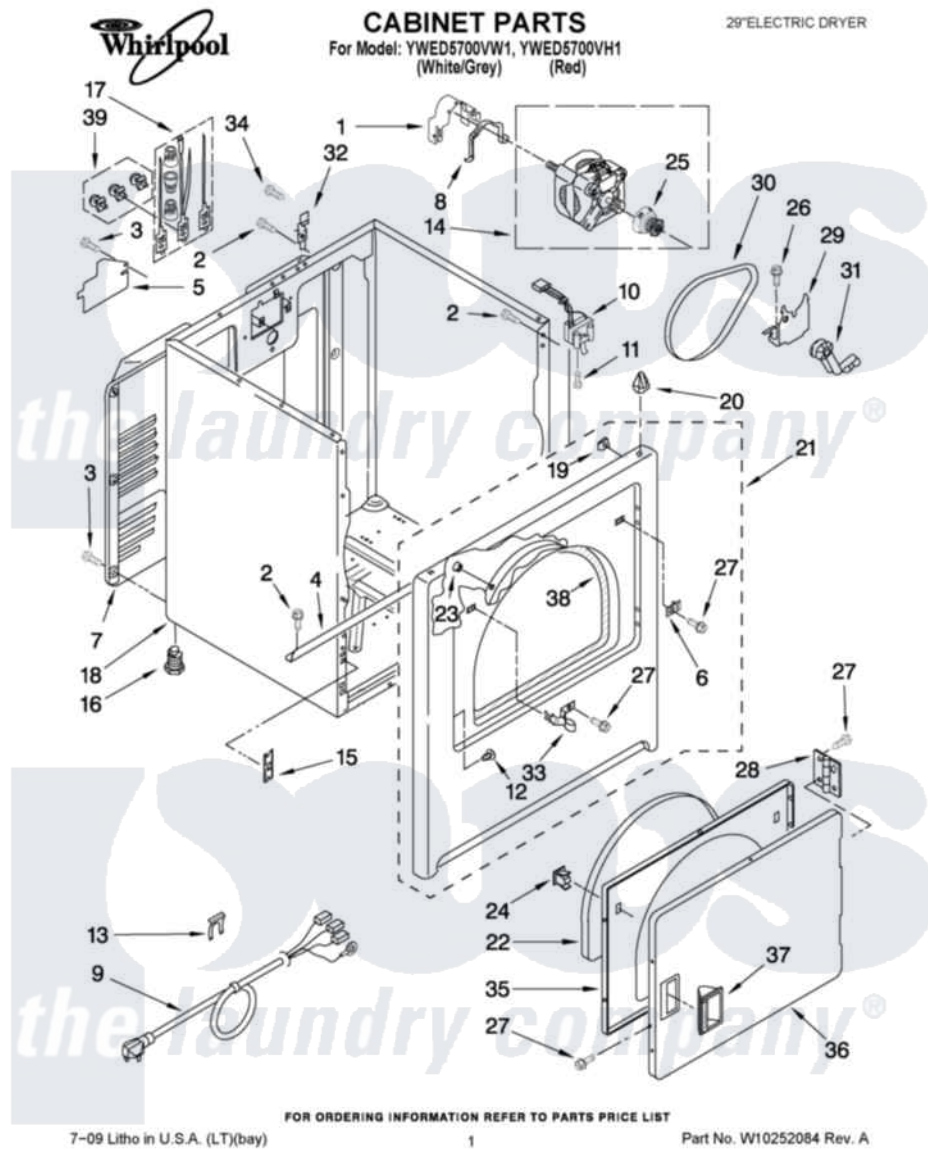

# Whirlpool YWED5700VW1 01 - CABINET PARTS

Whirlpool Residential Whirlpool YWED5700VW1 Dryer Parts Parts Diagram 01 - CABINET PARTS  
 Click on the part number to view part

Item	Original Part Number	Replaced By	Status	Part Description
1	<a href="#">3404162</a>			Clamp, Motor
2	343641	<a href="#">681414</a>		Screw, 10AB X 1/2
3	<a href="#">693995</a>			Screw, Hex Head
4	<a href="#">8541400</a>			Bracket, Cabinet
5	3394202		Not Available	Cover, Terminal Block
6	<a href="#">3403630</a>			Plug, Strike Hole
7	3396805	<a href="#">280043</a>		Panel-Rear
8	<a href="#">W10121316</a>			Plug, Multivent
9	<a href="#">3394208</a>			Cord, Power
10	<a href="#">3406107</a>			Door Switch Assembly
11	697773	<a href="#">3395530</a>		Screw
12	<a href="#">3404413</a>			Plug, Hinge Hole
13	<a href="#">694415</a>			Clip, Strain Relief
14	W10194250	<a href="#">279827</a>		Motor-Drve
15	<a href="#">3394083</a>			Clip, Front Panel
16	3392100	<a href="#">49621</a>		Feet-Leveling