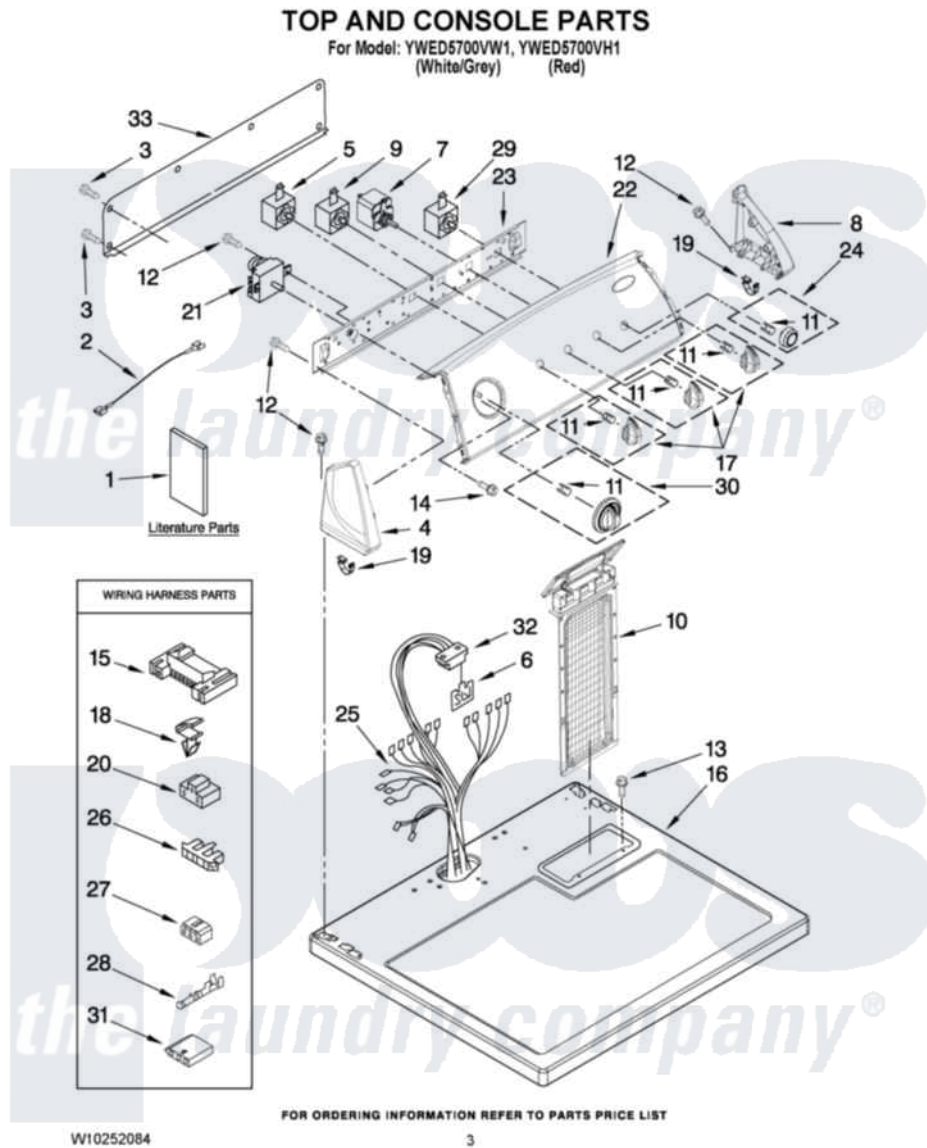

Whirlpool YWED5700VW1 02 - TOP AND CONSOLE PARTS

Whirlpool Residential Whirlpool YWED5700VW1 Dryer Parts Parts Diagram 02 - TOP AND CONSOLE PARTS
[Click on the part number to view part](#)

Item	Original Part Number	Replaced By	Status	Part Description
1	W10150612		Not Available	Instructions, Installation
"	W10151572		Not Available	GUIDE, USE & CARE
"	W10042950		Not Available	Sheet, Cycle Feature
"	W10185994		Not Available	Wiring Diagram
2	3401668			Wire, Jumper
3	693995			Screw, Hex Head
4	8566035	8565957		Cap, End
"	W10205959			Cap, End
5	8528330			Switch, Temperature
6	8558178			Control, Electronic
7	3398093			Buzzer, Adjustable
8	8566032	8565954		Cap, End
"	W10205953			Cap, End
9	3405154			Switch Rotary
10	8557857			Screen, Lint
"	W10205825			Screen, Lint

11	8536939		Clip, Knob
12	8533971	90767	Screw, 8A X 3/8 HeX Washer Head Tapping
13	688983	487240	Screw, For Mtg. Service Capacitor
14	8533951	3400859	Screw, Grounding
15	3395683		Receptacle, Multi-Terminal
16	8559800	8563663	Top
"	W10214597		Top
17	W10034380		Knob, Control
18	3394427		Clip-Harness
19	8312709		Clip-Console
20	3401144		Connector
21	W10185991	Not Available	Timer Assembly (60 Hz.)
22	W10167873		Panel, Control
23	8566052		Bracket, Console
24	W10034770		Knob, Push-To-Start
25	W10186082	Not Available	HARNES, WIRING
26	3397269		Connector, Timer
27	3347243		Block, Disconnect
28	94614		Terminal
29	3398094		Switch, Push To Start
30	W10034750		Timer Knob Assembly
31	3936144		Do-It-Yourself Repair Manuals
32	3391885		Connector, Edge
33	8274261		Do-It-Yourself Repair Manuals