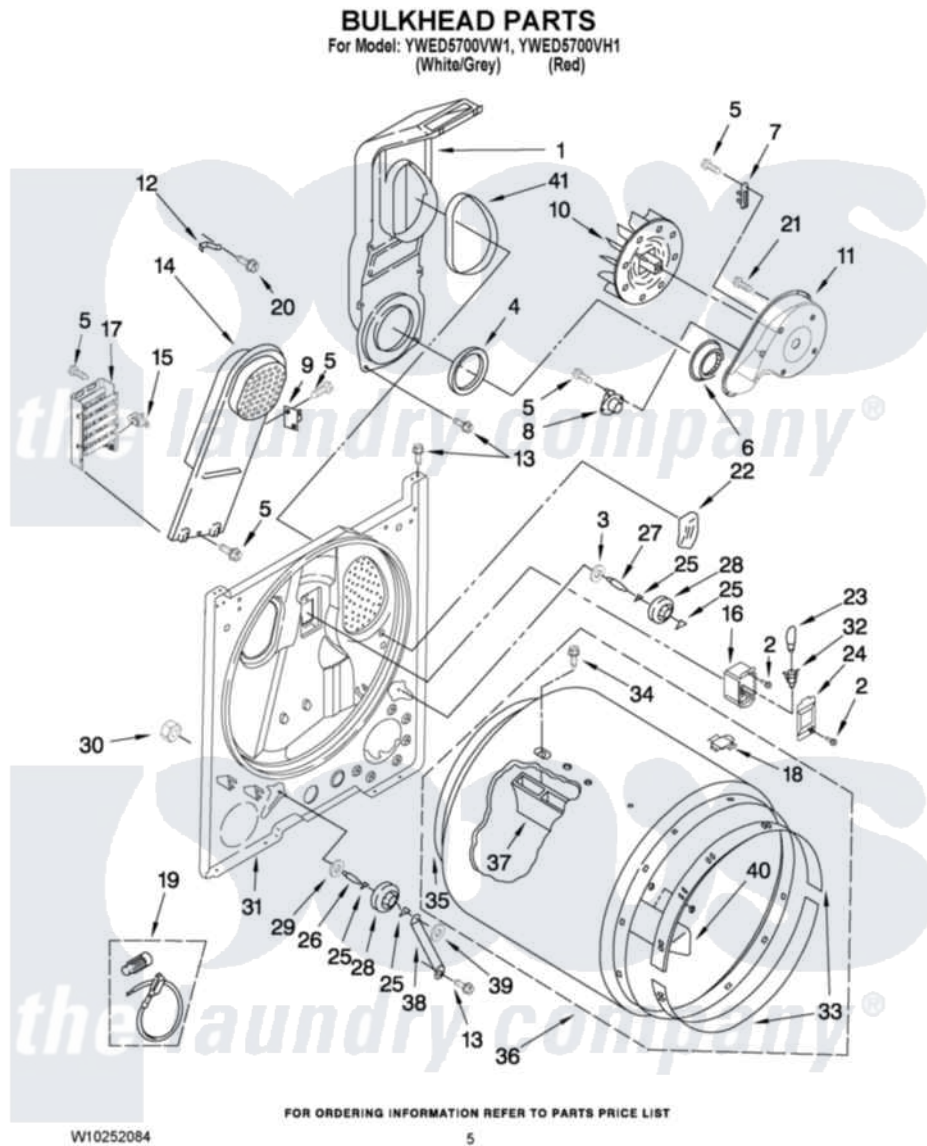

Whirlpool YWED5700VW1 03 - BULKHEAD PARTS

Whirlpool [Residential Whirlpool YWED5700VW1 Dryer Parts](#) Parts Diagram 03 - BULKHEAD PARTS
Click on the part number to view part

Item	Original Part Number	Replaced By	Status	Part Description
1	348368			Lint Chute Assembly
2	487909	488729		Screw
3	3388703			Washer, Support
4	347139			Seal, Lint Chute
5	90767			Screw, 8A X 3/8 HeX Washer Head Tapping
6	696302			Shield, Exhaust
7	3392519			Thermal Limiter
8	8318268			Thermostat, Internal-Bias
9	3977393	279816		Cutoff-Tml
10	694089			Wheel, Blower
11	8577230			Housing, Blower
12	3398161			CLIP
13	343641	681414		Screw, 10AB X 1/2
14	8541818			Box, Heater
15	3977767			Thermostat, High Limit 250 F
16	3977373			Bracket, Drum Light

17	3403590	Not Available	Element, Heater
18	8066086		Plug, Drum Hole
19	279457		Wire Kit, Terminal
20	489463		Screw, 8-18 X 1/16
21	3390647	488729	Screw
22	3976479	279366	Electrode
23	3406124	22002263	Lamp
24	3402841	8532165	Lens, Drum Light
25	690997		Washer, Thrust
26	3399506	W10359270	Shaft, Drum Roller Threads
27	3399507	W10359269	Shaft, Drum Roller Threads
28	3397590	349241T	Support
29	348197		Washer, Support
30	3359452		Nut, Lock
31	3403414		Bulkhead
32	W10136369		Socket, Drum Light Assembly
33	692526	279441	BeaRng-Rng
34	W10219342		Screw, Baffle Mounting
35	3406130	279857	Seal
36	695587		Drum Assembly
37	692490		Baffle, Drum
38	3976434		Bracket, Support Shaft
39	90296		Nut, Push On
40	3403636		Baffle, Drum
41	339956		Seal, Air Duct To Bulkhead